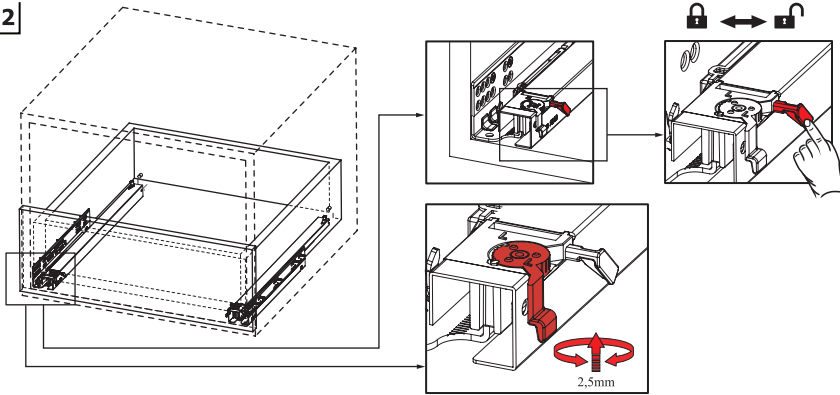

Drawer Dimensions

You should drill the holes before drawer's assembly.

NOMINAL SIZE	FITTING PIN a (mm)	SAFETY PIN B (mm)
310	230	210
335	245	225
360	275	255
385	285	265
410	300	280
435	310	290
460	335	315
485	350	330
510	360	340

Screw Location for Pin-Fix [18 mm]

PIN - FIX ASSEMBLY INSTRUCTIONS

1

Important !!!
Make sure keep the safety pin open before the drawer is placed.

2

www.greenplysamet.com

- Greenply-Samet
- GreenplySamet
- GreenplySamet
- GreenplySamet
- GreenplySamet