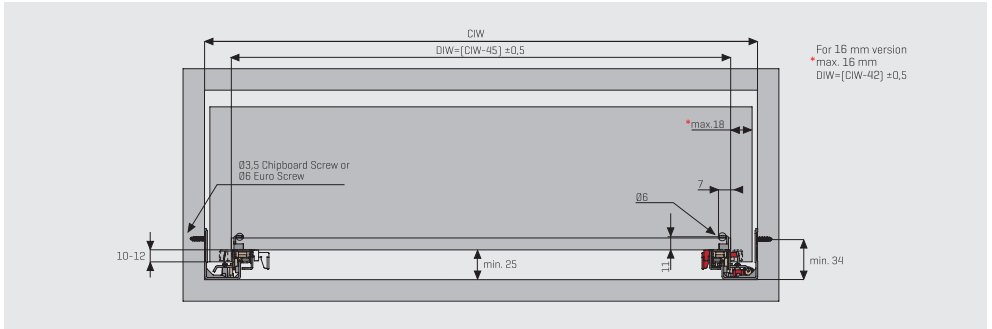

Slidea Push - Open

Thanks to Slidea Push Open System from now on, your drawers only needs a gentle touch for opening. Widen your freedom of design with non-handle drawers.

You can also make precise alignment on front gap with adjustable push - open version.

Drawer and Cabinet Dimensions S-C (Pin Fix)

Single Extension Soft-Close Pin Fix [18 mm]

Boutique Package Right / Left Set		
NOMINAL SIZE	CODE With Brake	PACKING
310 mm	127227231084	12 Set
335 mm	127227233584	12 Set
360 mm	127227236084	12 Set
385 mm	127227238584	12 Set
410 mm	127227241084	12 Set
435 mm	127227243584	12 Set
460 mm	127227246084	12 Set
485 mm	127227248584	12 Set
510 mm	127227251084	12 Set