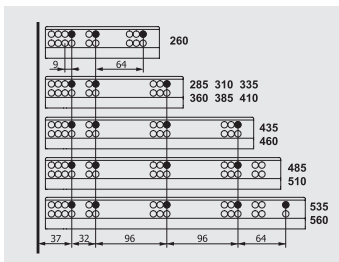

Screw Location for Pin-Fix [18 mm]