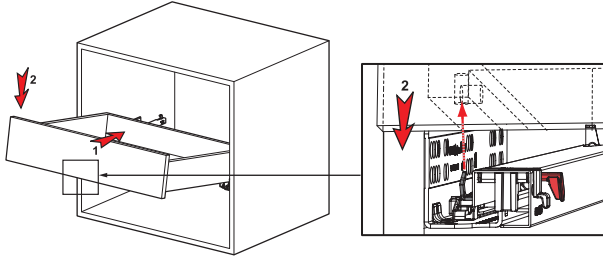

Drawer and Cabinet Dimensions S-C (Pin Fix)

Single Extension Soft-Close Pin Fix [18 mm]

Boutique Package Right / Left Set		
NOMINAL SIZE	CODE With Brake	PACKING
310 mm	127227231084	12 Set
335 mm	127227233584	12 Set
360 mm	127227236084	12 Set
385 mm	127227238584	12 Set
410 mm	127227241084	12 Set
435 mm	127227243584	12 Set
460 mm	127227246084	12 Set
485 mm	127227248584	12 Set
510 mm	127227251084	12 Set

Drawer Dimensions

You should drill the holes before drawer's assembly.

NOMINAL SIZE	FITTING PIN a (mm)	SAFETY PIN B (mm)
310	230	210
335	245	225
360	275	255
385	285	265
410	300	280
435	310	290
460	335	315
485	350	330
510	360	340

Screw Location for Pin-Fix [18 mm]

PIN - FIX ASSEMBLY INSTRUCTIONS

1

Important !!!
Make sure keep the safety pin open before the drawer is placed.

2

www.greenplysamet.com

- Greenply-Samet
- GreenplySamet
- GreenplySamet
- GreenplySamet
- GreenplySamet