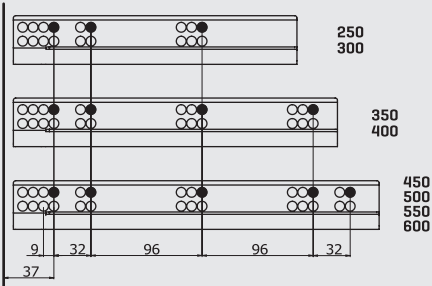

Ø3,5x16 mm Chipboard Screw

Ø6,1x11,5 mm Euro Screw

Lock - Fix Drilling Holes

Screw Location for the Slides

Screw the slide from marked holes.

LOCK-FIX ASSEMBLY INSTRUCTIONS

1

Note: Use angled holes to mount smart lock when wooden floor width is selected less than 12 mm.

2

3

Single Extension Lock Fix

Smart Single Drawer Slide Set		
NOMINAL SIZE	CODE With Brake	RETAIL PACKAGE
250 mm	12722130184	12 Set
300 mm	12722130284	12 Set
350 mm	12722130384	12 Set
400 mm	12722130484	12 Set
450 mm	12722130584	12 Set
500 mm	12722130684	12 Set
550 mm	12722130784	12 Set
600 mm	12722130884	12 Set