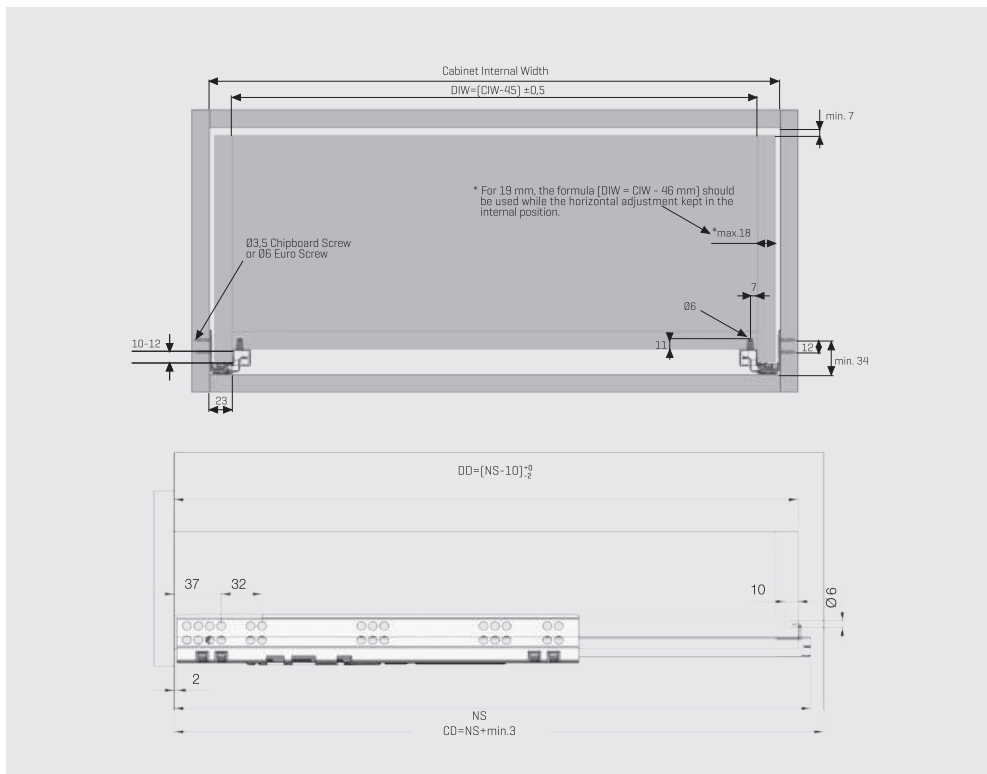

Push-Open Version

Smart Single Drawer Systems "Push Open" function simplifies the use of non-handle drawers with a single touch movement.

Lock-Fix and Pin-Fix Mechanism Options

Lock-Fix mechanism was especially designed for the quick and flexible installation process of Smart Single Drawer Systems. “Pin-Fix System” was particularly developed for industrial furniture producers to ensure ease and safety during installation.

With wide drawer size alternatives within a range of 250 mm to 600 mm, different requirements can be met, which ensures different solutions during furniture production. The possibility to lock as tight as desired ensures safety during drawer utilization.

Drawer and Cabinet Dimensions S-C [Lock-Fix]

CD	Cabinet Depth
CIW	Cabinet Internal Width
NS	Nominal Size
DIW	Drawer Internal Width
DD	Drawer Depth

* All dimensions in the diagram are in mm

Recommended Screws for Slide Assembly

Ø3,5x16 mm Chipboard Screw

Ø6,1x11,5 mm Euro Screw

Lock - Fix Drilling Holes

Screw Location for the Slides

Screw the slide from marked holes.

LOCK-FIX ASSEMBLY INSTRUCTIONS

1

Note: Use angled holes to mount smart lock when wooden floor width is selected less than 12 mm.