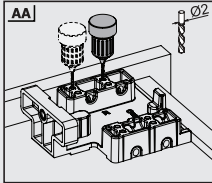

Push-Open Version

Smart Single Drawer Systems "Push Open" function simplifies the use of non-handle drawers with a single touch movement.

Lock-Fix and Pin-Fix Mechanism Options

Lock-Fix mechanism was especially designed for the quick and flexible installation process of Smart Single Drawer Systems. “Pin-Fix System” was particularly developed for industrial furniture producers to ensure ease and safety during installation.

Drawer and Cabinet Dimensions S-C [Lock-Fix]

CD	Cabinet Depth
CIW	Cabinet Internal Width
NS	Nominal Size
DIW	Drawer Internal Width
DD	Drawer Depth

* All dimensions in the diagram are in mm

Recommended Screws for Slide Assembly

Ø3,5x16 mm Chipboard Screw

Ø6,1x11,5 mm Euro Screw

Lock - Fix Drilling Holes

Screw Location for the Slides

Screw the slide from marked holes.

LOCK-FIX ASSEMBLY INSTRUCTIONS

1

Note: Use angled holes to mount smart lock when wooden floor width is selected less than 12 mm.

2

3

Single Extension Lock Fix

Smart Single Drawer Slide Set		
NOMINAL SIZE	CODE With Brake	RETAIL PACKAGE
250 mm	12722130184	12 Set
300 mm	12722130284	12 Set
350 mm	12722130384	12 Set
400 mm	12722130484	12 Set
450 mm	12722130584	12 Set
500 mm	12722130684	12 Set
550 mm	12722130784	12 Set
600 mm	12722130884	12 Set