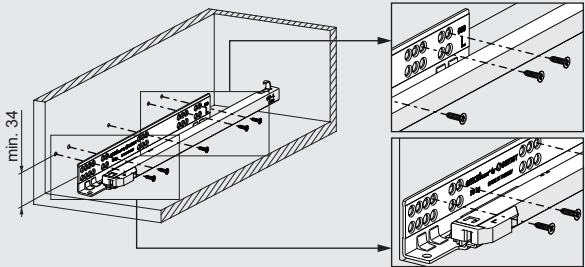

Drawer and Cabinet Dimensions S-C [Lock-Fix]

CD	Cabinet Depth
CIW	Cabinet Internal Width
NS	Nominal Size
DIW	Drawer Internal Width
DD	Drawer Depth

* All dimensions in the diagram are in mm

Recommended Screws for Slide Assembly

Ø3,5x16 mm Chipboard Screw

Ø6,1x11,5 mm Euro Screw

Lock - Fix Drilling Holes

Screw Location for the Slides

Screw the slide from marked holes.

LOCK-FIX ASSEMBLY INSTRUCTIONS

1

Note: Use angled holes to mount smart lock when wooden floor width is selected less than 12 mm.

2

3

Single Extension Lock Fix

Smart Single Drawer Slide Set		
NOMINAL SIZE	CODE With Brake	RETAIL PACKAGE
250 mm	12722130184	12 Set
300 mm	12722130284	12 Set
350 mm	12722130384	12 Set
400 mm	12722130484	12 Set
450 mm	12722130584	12 Set
500 mm	12722130684	12 Set
550 mm	12722130784	12 Set
600 mm	12722130884	12 Set