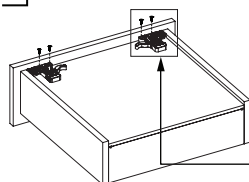

Drawer and Cabinet Dimensions S-C [Lock-Fix]

CD	Cabinet Depth
CIW	Cabinet Internal Width
NS	Nominal Size
DIW	Drawer Internal Width
DD	Drawer Depth

* All dimensions in the diagram are in mm

Recommended Screws for Slide Assembly

Ø3,5x16 mm Chipboard Screw

Ø6,1x11,5 mm Euro Screw

Lock - Fix Drilling Holes

Screw Location for the Slides

Screw the slide from marked holes.

LOCK-FIX ASSEMBLY INSTRUCTIONS

1

Note: Use angled holes to mount smart lock when wooden floor width is selected less than 12 mm.

2

3

Single Extension Lock Fix

Smart Single Drawer Slide Set		
NOMINAL SIZE	CODE With Brake	RETAIL PACKAGE
250 mm	12722130184	12 Set
300 mm	12722130284	12 Set
350 mm	12722130384	12 Set
400 mm	12722130484	12 Set
450 mm	12722130584	12 Set
500 mm	12722130684	12 Set
550 mm	12722130784	12 Set
600 mm	12722130884	12 Set