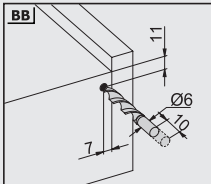

Drawer and Cabinet Dimensions S-C [Lock-Fix]

CD	Cabinet Depth
CIW	Cabinet Internal Width
NS	Nominal Size
DIW	Drawer Internal Width
DD	Drawer Depth

* All dimensions in the diagram are in mm

Recommended Screws for Slide Assembly

Ø3,5x16 mm Chipboard Screw

Ø6,1x11,5 mm Euro Screw

Lock - Fix Drilling Holes

Screw Location for the Slides

Screw the slide from marked holes.

LOCK-FIX ASSEMBLY INSTRUCTIONS

1

Note: Use angled holes to mount smart lock when wooden floor width is selected less than 12 mm.

2

3

Single Extension Lock Fix

Smart Single Drawer Slide Set		
NOMINAL SIZE	CODE With Brake	RETAIL PACKAGE
250 mm	12722130184	12 Set
300 mm	12722130284	12 Set
350 mm	12722130384	12 Set
400 mm	12722130484	12 Set
450 mm	12722130584	12 Set
500 mm	12722130684	12 Set
550 mm	12722130784	12 Set
600 mm	12722130884	12 Set