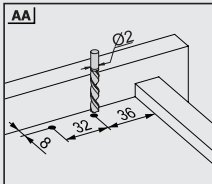

With wide drawer size alternatives within a range of 250 mm to 600 mm, different requirements can be met, which ensures different solutions during furniture production. The possibility to lock as tight as desired ensures safety during drawer utilization.

Drawer and Cabinet Dimensions S-C [Lock-Fix]

CD	Cabinet Depth
CIW	Cabinet Internal Width
NS	Nominal Size
DIW	Drawer Internal Width
DD	Drawer Depth

* All dimensions in the diagram are in mm

Recommended Screws for Slide Assembly

Ø3,5x16 mm Chipboard Screw

Ø6,1x11,5 mm Euro Screw

Lock - Fix Drilling Holes

Screw Location for the Slides

Screw the slide from marked holes.

LOCK-FIX ASSEMBLY INSTRUCTIONS

1

Note: Use angled holes to mount smart lock when wooden floor width is selected less than 12 mm.

2

3

Single Extension Lock Fix

Smart Single Drawer Slide Set		
NOMINAL SIZE	CODE With Brake	RETAIL PACKAGE
250 mm	12722130184	12 Set
300 mm	12722130284	12 Set
350 mm	12722130384	12 Set
400 mm	12722130484	12 Set
450 mm	12722130584	12 Set
500 mm	12722130684	12 Set
550 mm	12722130784	12 Set
600 mm	12722130884	12 Set