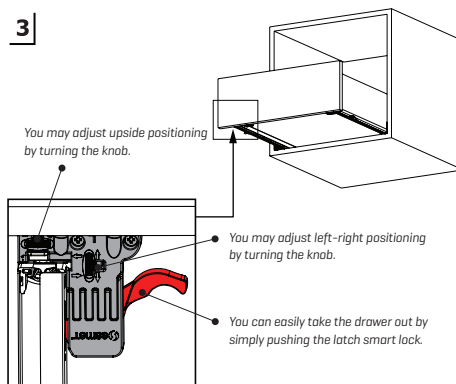

Drawer and Cabinet Dimensions S-C [Lock-Fix]

CD	Cabinet Depth
CIW	Cabinet Internal Width
NS	Nominal Size
DIW	Drawer Internal Width
DD	Drawer Depth

* All dimensions in the diagram are in mm

Recommended Screws for Slide Assembly

Ø3,5x16 mm Chipboard Screw

Ø6,1x11,5 mm Euro Screw

Lock - Fix Drilling Holes

Screw Location for the Slides

Screw the slide from marked holes.

LOCK-FIX ASSEMBLY INSTRUCTIONS

1

Note: Use angled holes to mount smart lock when wooden floor width is selected less than 12 mm.

2

3

Single Extension Lock Fix

Smart Single Drawer Slide Set		
NOMINAL SIZE	CODE With Brake	RETAIL PACKAGE
250 mm	12722130184	12 Set
300 mm	12722130284	12 Set
350 mm	12722130384	12 Set
400 mm	12722130484	12 Set
450 mm	12722130584	12 Set
500 mm	12722130684	12 Set
550 mm	12722130784	12 Set
600 mm	12722130884	12 Set