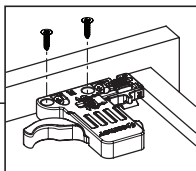

Drawer and Cabinet Dimensions S-C [Lock-Fix]

CD	Cabinet Depth
CIW	Cabinet Internal Width
NS	Nominal Size
DIW	Drawer Internal Width
DD	Drawer Depth

* All dimensions in the diagram are in mm

Recommended Screws for Slide Assembly

Ø3,5x16 mm Chipboard Screw

Ø6,1x11,5 mm Euro Screw

Lock - Fix Drilling Holes

Screw Location for the Slides

Screw the slide from marked holes.

LOCK-FIX ASSEMBLY INSTRUCTIONS

1

Note: Use angled holes to mount smart lock when wooden floor width is selected less than 12 mm.

2

3

Single Extension Lock Fix

Smart Single Drawer Slide Set		
NOMINAL SIZE	CODE With Brake	RETAIL PACKAGE
250 mm	12722130184	12 Set
300 mm	12722130284	12 Set
350 mm	12722130384	12 Set
400 mm	12722130484	12 Set
450 mm	12722130584	12 Set
500 mm	12722130684	12 Set
550 mm	12722130784	12 Set
600 mm	12722130884	12 Set