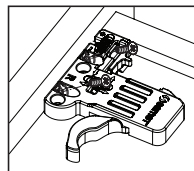

Drawer and Cabinet Dimensions S-C [Lock-Fix]

CD	Cabinet Depth
CIW	Cabinet Internal Width
NS	Nominal Size
DIW	Drawer Internal Width
DD	Drawer Depth

* All dimensions in the diagram are in mm

Recommended Screws for Slide Assembly

Ø3,5x16 mm Chipboard Screw

Ø6,1x11,5 mm Euro Screw

Lock - Fix Drilling Holes

Screw Location for the Slides

Screw the slide from marked holes.

LOCK-FIX ASSEMBLY INSTRUCTIONS

1

Note: Use angled holes to mount smart lock when wooden floor width is selected less than 12 mm.

2

3

Single Extension Lock Fix

Smart Single Drawer Slide Set		
NOMINAL SIZE	CODE With Brake	RETAIL PACKAGE
250 mm	12722130184	12 Set
300 mm	12722130284	12 Set
350 mm	12722130384	12 Set
400 mm	12722130484	12 Set
450 mm	12722130584	12 Set
500 mm	12722130684	12 Set
550 mm	12722130784	12 Set
600 mm	12722130884	12 Set