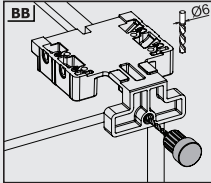

Drawer and Cabinet Dimensions S-C [Lock-Fix]

CD	Cabinet Depth
CIW	Cabinet Internal Width
NS	Nominal Size
DIW	Drawer Internal Width
DD	Drawer Depth

* All dimensions in the diagram are in mm

Recommended Screws for Slide Assembly

Ø3,5x16 mm Chipboard Screw

Ø6,1x11,5 mm Euro Screw

Lock - Fix Drilling Holes

Screw Location for the Slides

Screw the slide from marked holes.

LOCK-FIX ASSEMBLY INSTRUCTIONS

1

Note: Use angled holes to mount smart lock when wooden floor width is selected less than 12 mm.

2

3

Single Extension Lock Fix

Smart Single Drawer Slide Set		
NOMINAL SIZE	CODE With Brake	RETAIL PACKAGE
250 mm	12722130184	12 Set
300 mm	12722130284	12 Set
350 mm	12722130384	12 Set
400 mm	12722130484	12 Set
450 mm	12722130584	12 Set
500 mm	12722130684	12 Set
550 mm	12722130784	12 Set
600 mm	12722130884	12 Set