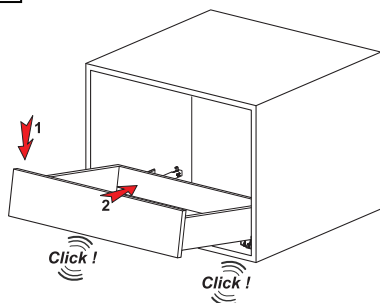

Drawer and Cabinet Dimensions S-C [Lock-Fix]

CD	Cabinet Depth
CIW	Cabinet Internal Width
NS	Nominal Size
DIW	Drawer Internal Width
DD	Drawer Depth

* All dimensions in the diagram are in mm

Recommended Screws for Slide Assembly

Ø3,5x16 mm Chipboard Screw

Ø6,1x11,5 mm Euro Screw

Lock - Fix Drilling Holes

Screw Location for the Slides

Screw the slide from marked holes.

LOCK-FIX ASSEMBLY INSTRUCTIONS

1

Note: Use angled holes to mount smart lock when wooden floor width is selected less than 12 mm.

2

3

Single Extension Lock Fix

Smart Single Drawer Slide Set		
NOMINAL SIZE	CODE With Brake	RETAIL PACKAGE
250 mm	12722130184	12 Set
300 mm	12722130284	12 Set
350 mm	12722130384	12 Set
400 mm	12722130484	12 Set
450 mm	12722130584	12 Set
500 mm	12722130684	12 Set
550 mm	12722130784	12 Set
600 mm	12722130884	12 Set