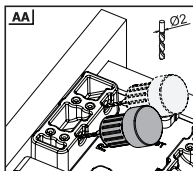

Drawer and Cabinet Dimensions S-C [Lock-Fix]

CD	Cabinet Depth
CIW	Cabinet Internal Width
NS	Nominal Size
DIW	Drawer Internal Width
DD	Drawer Depth

* All dimensions in the diagram are in mm

Recommended Screws for Slide Assembly

Ø3,5x16 mm Chipboard Screw

Ø6,1x11,5 mm Euro Screw

Lock - Fix Drilling Holes

Screw Location for the Slides

Screw the slide from marked holes.

LOCK-FIX ASSEMBLY INSTRUCTIONS

1

Note: Use angled holes to mount smart lock when wooden floor width is selected less than 12 mm.

2

3

Single Extension Lock Fix

Smart Single Drawer Slide Set		
NOMINAL SIZE	CODE With Brake	RETAIL PACKAGE
250 mm	12722130184	12 Set
300 mm	12722130284	12 Set
350 mm	12722130384	12 Set
400 mm	12722130484	12 Set
450 mm	12722130584	12 Set
500 mm	12722130684	12 Set
550 mm	12722130784	12 Set
600 mm	12722130884	12 Set