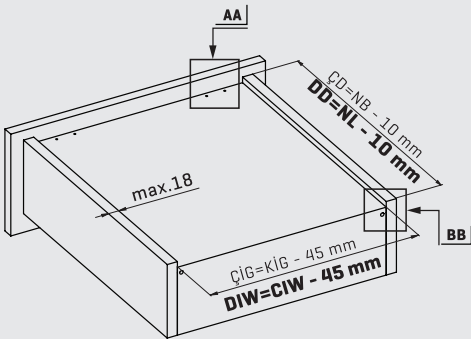

With wide drawer size alternatives within a range of 250 mm to 600 mm, different requirements can be met, which ensures different solutions during furniture production. The possibility to lock as tight as desired ensures safety during drawer utilization.

Drawer and Cabinet Dimensions S-C [Lock-Fix]

CD	Cabinet Depth
CIW	Cabinet Internal Width
NS	Nominal Size
DIW	Drawer Internal Width
DD	Drawer Depth

* All dimensions in the diagram are in mm

Recommended Screws for Slide Assembly

Ø3,5x16 mm Chipboard Screw

Ø6,1x11,5 mm Euro Screw

Lock - Fix Drilling Holes

Screw Location for the Slides

Screw the slide from marked holes.

LOCK-FIX ASSEMBLY INSTRUCTIONS

1

Note: Use angled holes to mount smart lock when wooden floor width is selected less than 12 mm.

2

3

Single Extension Lock Fix

Smart Single Drawer Slide Set		
NOMINAL SIZE	CODE With Brake	RETAIL PACKAGE
250 mm	12722130184	12 Set
300 mm	12722130284	12 Set
350 mm	12722130384	12 Set
400 mm	12722130484	12 Set
450 mm	12722130584	12 Set
500 mm	12722130684	12 Set
550 mm	12722130784	12 Set
600 mm	12722130884	12 Set