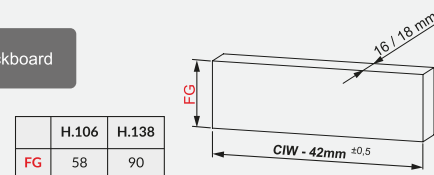

Wooden Backboard