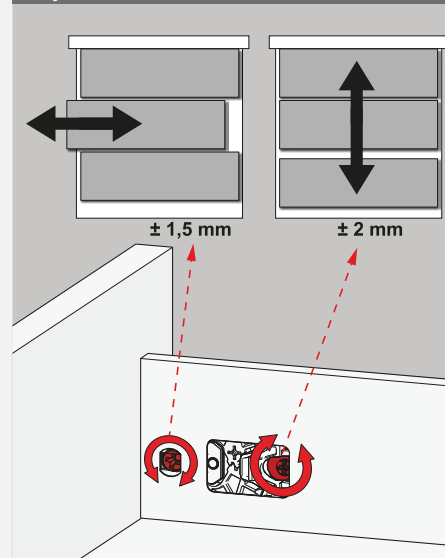

Cabinet Dimensions

Rayların Vida Konum Ölçüleri Screw Location for The Slides

Rayı işaretlenmiş deliklerden vidalayınız.
Screw the slide from marked holes.

Bas - Aç Ray Ayarı Push - Open Slide Adjustment

Front Panel

CIW : Cabinet Internal Width
CID : Cabinet Internal Depth
NL : Nominal Length
KG : Front Panel Width
B : Front Panel Side Overlay
X : Front Panel Bottom Overlay

Recommended Screw and Templates

Slide Mounting Dimension

16 mm Wooden Floor Application

	SC		PO - YBA	
	H.106	H.138	H.106	H.138
FA	41		43	
FB	34		36	
FC	39		42	
FD	67	99	67	99
FE	71	103	71	103
FF	50		50	

18 mm Wooden Floor Application

	SC		PO - YBA	
	H.106	H.138	H.106	H.138
FA	41		43	
FB	34		36	
FC	39		42	
FD	69	101	69	101
FE	73	105	73	105
FF	52		52	

SC : Soft Close Slide
PO : Push-Open Slide
YBA : Push-Open Soft Close Slide

Wooden Drawer Floor

Wooden Backboard

Montaj / Assembly

Adjustment

Important