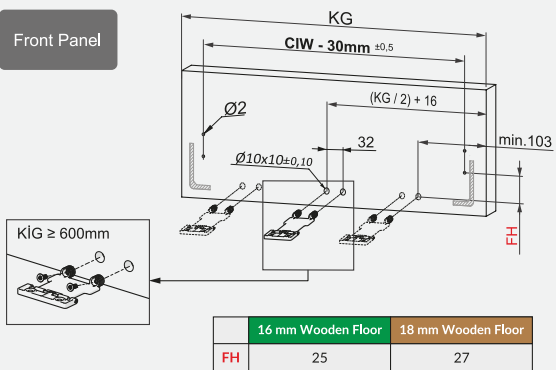

Cabinet Dimensions

Rayların Vida Konum Ölçüleri Screw Location for The Slides

Rayı işaretlenmiş deliklerden vidalayınız.
Screw the slide from marked holes.

Bas - Aç Ray Ayarı Push - Open Slide Adjustment

Front Panel

CIW : Cabinet Internal Width
CID : Cabinet Internal Depth
NL : Nominal Length
KG : Front Panel Width
B : Front Panel Side Overlay
X : Front Panel Bottom Overlay

Recommended Screw and Templates

Slide Mounting Dimension

16 mm Wooden Floor Application

	SC		PO - YBA	
	H.106	H.138	H.106	H.138
FA	41		43	
FB	34		36	
FC	39		42	
FD	67	99	67	99
FE	71	103	71	103
FF	50		50	

18 mm Wooden Floor Application

	SC		PO - YBA	
	H.106	H.138	H.106	H.138
FA	41		43	
FB	34		36	
FC	39		42	
FD	69	101	69	101
FE	73	105	73	105
FF	52		52	

SC : Soft Close Slide
PO : Push-Open Slide
YBA : Push-Open Soft Close Slide

Wooden Drawer Floor

Wooden Backboard

Montaj / Assembly

Adjustment

Important