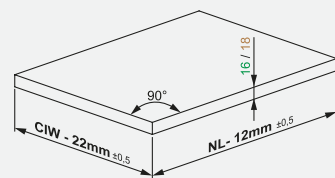

Front Panel

CIW : Cabinet Internal Width
CID : Cabinet Internal Depth
NL : Nominal Length
KG : Front Panel Width
B : Front Panel Side Overlay
X : Front Panel Bottom Overlay

Recommended Screw and Templates

Slide Mounting Dimension

16 mm Wooden Floor Application

	SC		PO - YBA	
	H.106	H.138	H.106	H.138
FA	41		43	
FB	34		36	
FC	39		42	
FD	67	99	67	99
FE	71	103	71	103
FF	50		50	

18 mm Wooden Floor Application

	SC		PO - YBA	
	H.106	H.138	H.106	H.138
FA	41		43	
FB	34		36	
FC	39		42	
FD	69	101	69	101
FE	73	105	73	105
FF	52		52	

SC : Soft Close Slide
PO : Push-Open Slide
YBA : Push-Open Soft Close Slide

Wooden Drawer Floor

Wooden Backboard

Montaj / Assembly

Adjustment

Important