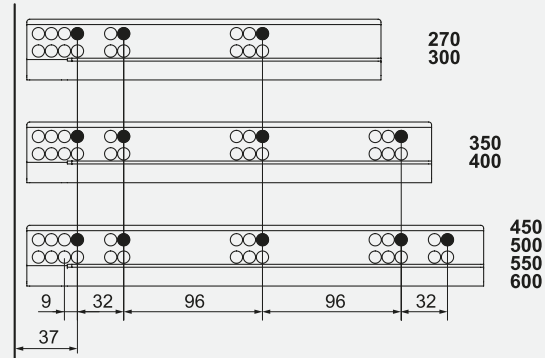

Cabinet Dimensions

Rayların Vida Konum Ölçüleri Screw Location for The Slides

Rayı işaretlenmiş deliklerden vidalayınız.
Screw the slide from marked holes.

Bas - Aç Ray Ayarı Push - Open Slide Adjustment

Front Panel

CIW : Cabinet Internal Width
CID : Cabinet Internal Depth
NL : Nominal Length
KG : Front Panel Width
B : Front Panel Side Overlay
X : Front Panel Bottom Overlay

Recommended Screw and Templates

Slide Mounting Dimension

16 mm Wooden Floor Application

	SC		PO - YBA	
	H.106	H.138	H.106	H.138
FA	41		43	
FB	34		36	
FC	39		42	
FD	67	99	67	99
FE	71	103	71	103
FF	50		50	

18 mm Wooden Floor Application

	SC		PO - YBA	
	H.106	H.138	H.106	H.138
FA	41		43	
FB	34		36	
FC	39		42	
FD	69	101	69	101
FE	73	105	73	105
FF	52		52	

SC : Soft Close Slide
PO : Push-Open Slide
YBA : Push-Open Soft Close Slide

Wooden Drawer Floor

Wooden Backboard

Montaj / Assembly

Adjustment

Important