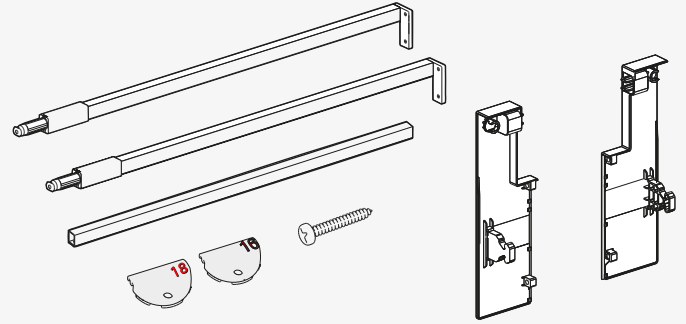

Cabinet Dimensions

Cabinet Internal Width	CIW
Cabinet Internal Depth	CID
Drawer Depth	DD
Drawer Internal Width	DIW
Nominal Length	NL

Parts

Front Panel

Front Gallery Railing

Wooden Drawer Floor

Wooden Backboard

Screw Location for The Slides

\*Screw the slides from marked holes.

Assembly