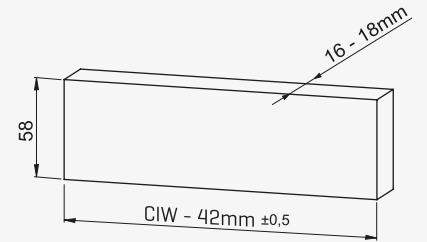

Cabinet Dimensions

Cabinet Internal Width	CIW
Cabinet Internal Depth	CID
Drawer Depth	DD
Drawer Internal Width	DIW
Nominal Length	NL

Parts

Front Panel

Front Gallery Railing

Wooden Drawer Floor

Wooden Backboard

Screw Location for The Slides

\*Screw the slides from marked holes.

Assembly