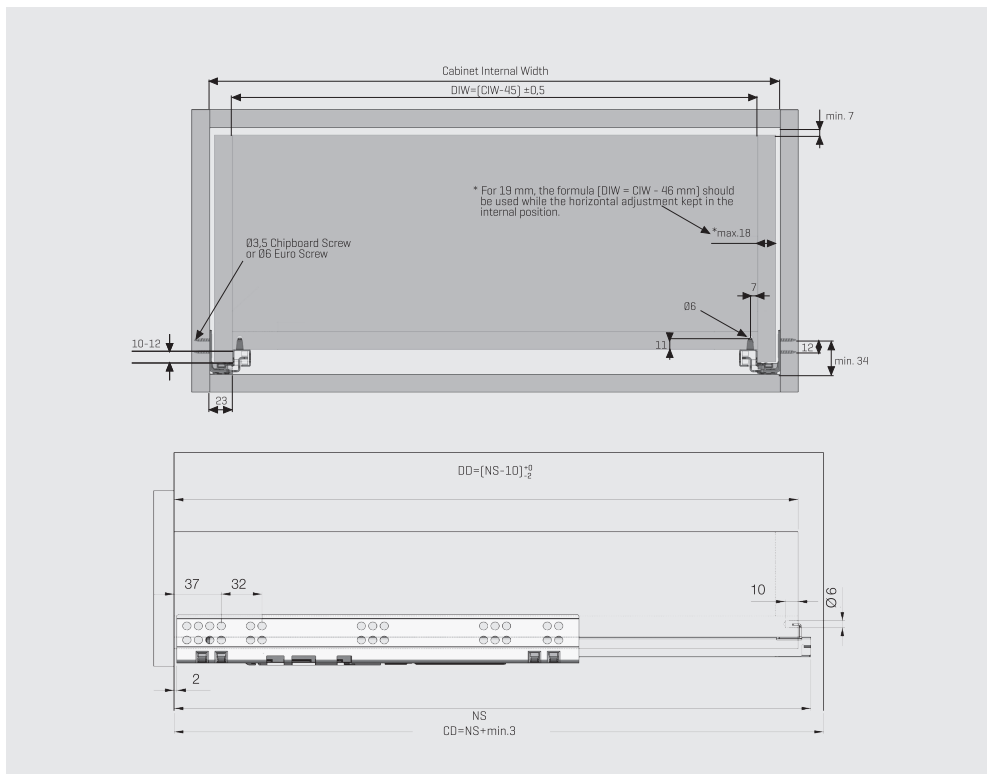

## Lock-Fix and Pin-Fix Mechanism Options

---

Lock-Fix mechanism was especially designed for the quick and flexible installation process of Smart Single Drawer Systems. “Pin-Fix System” was particularly developed for industrial furniture producers to ensure ease and safety during installation.

With wide drawer size alternatives within a range of 250 mm to 600 mm, different requirements can be met, which ensures different solutions during furniture production. The possibility to lock as tight as desired ensures safety during drawer utilization.

## Drawer and Cabinet Dimensions S-C [Lock-Fix]

- CD Cabinet Depth
- CIW Cabinet Internal Width
- NS Nominal Size
- DIW Drawer Internal Width
- DD Drawer Depth

\* All dimensions in the diagram are in mm