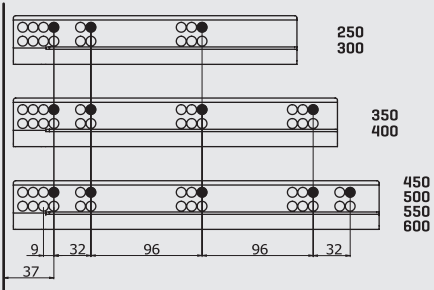

### Recommended Screws for Slide Assembly

Ø3,5x16 mm Chipboard Screw

Ø6,1x11,5 mm Euro Screw

Lock - Fix Drilling Holes

Screw Location for the Slides

Screw the slide from marked holes.

LOCK-FIX ASSEMBLY INSTRUCTIONS

1

2

3

Single Extension Lock Fix

Smart Single Drawer Slide Set		
NOMINAL SIZE	CODE With Brake	RETAIL PACKAGE
250 mm	12722130184	12 Set
300 mm	12722130284	12 Set
350 mm	12722130384	12 Set
400 mm	12722130484	12 Set
450 mm	12722130584	12 Set
500 mm	12722130684	12 Set
550 mm	12722130784	12 Set
600 mm	12722130884	12 Set