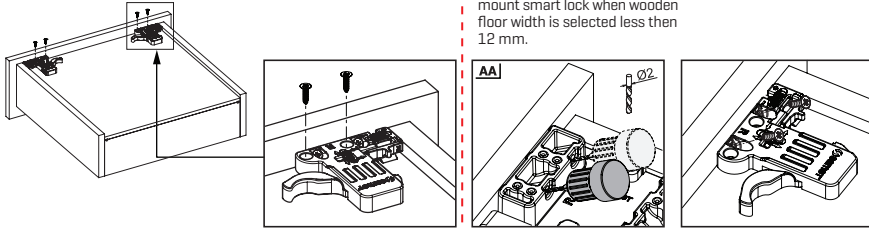

### Recommended Screws for Slide Assembly

Ø3,5x16 mm Chipboard Screw

Ø6,1x11,5 mm Euro Screw

Lock - Fix Drilling Holes

Screw Location for the Slides

Screw the slide from marked holes.

LOCK-FIX ASSEMBLY INSTRUCTIONS

1

2

3

Single Extension Lock Fix

Smart Single Drawer Slide Set		
NOMINAL SIZE	CODE With Brake	RETAIL PACKAGE
250 mm	12722130184	12 Set
300 mm	12722130284	12 Set
350 mm	12722130384	12 Set
400 mm	12722130484	12 Set
450 mm	12722130584	12 Set
500 mm	12722130684	12 Set
550 mm	12722130784	12 Set
600 mm	12722130884	12 Set