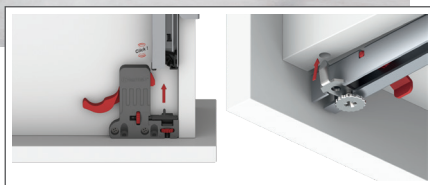

Lock-Fix and Pin-Fix Mechanism Options

Lock-Fix mechanism was especially designed for the quick and flexible installation process of Smart Single Drawer Systems. “Pin-Fix System” was particularly developed for industrial furniture producers to ensure ease and safety during installation.

With wide drawer size alternatives within a range of 250 mm to 600 mm, different requirements can be met, which ensures different solutions during furniture production. The possibility to lock as tight as desired ensures safety during drawer utilization.