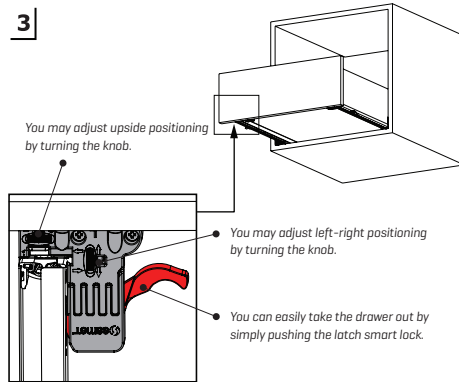

## Lock-Fix and Pin-Fix Mechanism Options

---

Lock-Fix mechanism was especially designed for the quick and flexible installation process of Smart Single Drawer Systems. “Pin-Fix System” was particularly developed for industrial furniture producers to ensure ease and safety during installation.

### Recommended Screws for Slide Assembly

Ø3,5x16 mm Chipboard Screw

Ø6,1x11,5 mm Euro Screw

Lock - Fix Drilling Holes

Screw Location for the Slides

Screw the slide from marked holes.

LOCK-FIX ASSEMBLY INSTRUCTIONS

1

2

3

Single Extension Lock Fix

Smart Single Drawer Slide Set		
NOMINAL SIZE	CODE With Brake	RETAIL PACKAGE
250 mm	12722130184	12 Set
300 mm	12722130284	12 Set
350 mm	12722130384	12 Set
400 mm	12722130484	12 Set
450 mm	12722130584	12 Set
500 mm	12722130684	12 Set
550 mm	12722130784	12 Set
600 mm	12722130884	12 Set