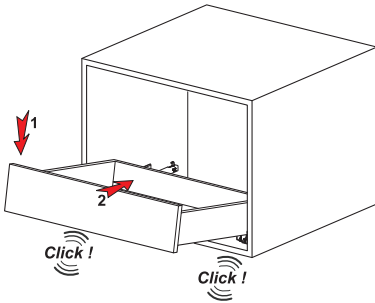

## Drawer and Cabinet Dimensions S-C [Lock-Fix]

- CD Cabinet Depth
- CIW Cabinet Internal Width
- NS Nominal Size
- DIW Drawer Internal Width
- DD Drawer Depth

\* All dimensions in the diagram are in mm

### Recommended Screws for Slide Assembly

Ø3,5x16 mm Chipboard Screw

Ø6,1x11,5 mm Euro Screw

Lock - Fix Drilling Holes

Screw Location for the Slides

Screw the slide from marked holes.

LOCK-FIX ASSEMBLY INSTRUCTIONS

1

2

3

Single Extension Lock Fix

Smart Single Drawer Slide Set		
NOMINAL SIZE	CODE With Brake	RETAIL PACKAGE
250 mm	12722130184	12 Set
300 mm	12722130284	12 Set
350 mm	12722130384	12 Set
400 mm	12722130484	12 Set
450 mm	12722130584	12 Set
500 mm	12722130684	12 Set
550 mm	12722130784	12 Set
600 mm	12722130884	12 Set