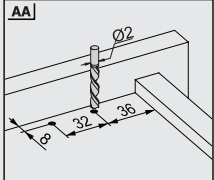

## Drawer and Cabinet Dimensions S-C [Lock-Fix]

- CD Cabinet Depth
- CIW Cabinet Internal Width
- NS Nominal Size
- DIW Drawer Internal Width
- DD Drawer Depth

\* All dimensions in the diagram are in mm

### Recommended Screws for Slide Assembly

Ø3,5x16 mm Chipboard Screw

Ø6,1x11,5 mm Euro Screw

Lock - Fix Drilling Holes

Screw Location for the Slides

Screw the slide from marked holes.

LOCK-FIX ASSEMBLY INSTRUCTIONS

1

2

3

Single Extension Lock Fix

Smart Single Drawer Slide Set		
NOMINAL SIZE	CODE With Brake	RETAIL PACKAGE
250 mm	12722130184	12 Set
300 mm	12722130284	12 Set
350 mm	12722130384	12 Set
400 mm	12722130484	12 Set
450 mm	12722130584	12 Set
500 mm	12722130684	12 Set
550 mm	12722130784	12 Set
600 mm	12722130884	12 Set