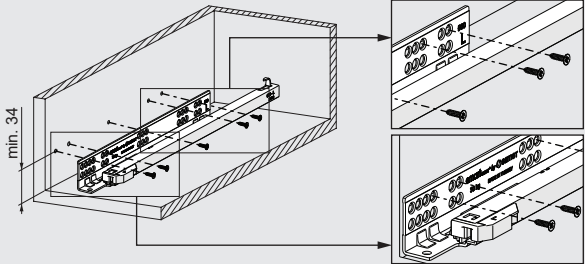

## Drawer and Cabinet Dimensions S-C [Lock-Fix]

- CD Cabinet Depth
- CIW Cabinet Internal Width
- NS Nominal Size
- DIW Drawer Internal Width
- DD Drawer Depth

\* All dimensions in the diagram are in mm

### Recommended Screws for Slide Assembly

Ø3,5x16 mm Chipboard Screw

Ø6,1x11,5 mm Euro Screw

Lock - Fix Drilling Holes

Screw Location for the Slides

Screw the slide from marked holes.

LOCK-FIX ASSEMBLY INSTRUCTIONS

1

2

3

Single Extension Lock Fix

Smart Single Drawer Slide Set		
NOMINAL SIZE	CODE With Brake	RETAIL PACKAGE
250 mm	12722130184	12 Set
300 mm	12722130284	12 Set
350 mm	12722130384	12 Set
400 mm	12722130484	12 Set
450 mm	12722130584	12 Set
500 mm	12722130684	12 Set
550 mm	12722130784	12 Set
600 mm	12722130884	12 Set