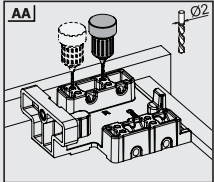

### Recommended Screws for Slide Assembly

Ø3,5x16 mm Chipboard Screw

Ø6,1x11,5 mm Euro Screw

Lock - Fix Drilling Holes

Screw Location for the Slides

Screw the slide from marked holes.

LOCK-FIX ASSEMBLY INSTRUCTIONS

1

2

3

Single Extension Lock Fix

Smart Single Drawer Slide Set		
NOMINAL SIZE	CODE With Brake	RETAIL PACKAGE
250 mm	12722130184	12 Set
300 mm	12722130284	12 Set
350 mm	12722130384	12 Set
400 mm	12722130484	12 Set
450 mm	12722130584	12 Set
500 mm	12722130684	12 Set
550 mm	12722130784	12 Set
600 mm	12722130884	12 Set