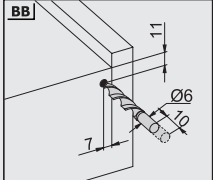

## Drawer and Cabinet Dimensions S-C [Lock-Fix]

- CD Cabinet Depth
- CIW Cabinet Internal Width
- NS Nominal Size
- DIW Drawer Internal Width
- DD Drawer Depth

\* All dimensions in the diagram are in mm

### Recommended Screws for Slide Assembly

Ø3,5x16 mm Chipboard Screw

Ø6,1x11,5 mm Euro Screw

Lock - Fix Drilling Holes

Screw Location for the Slides

Screw the slide from marked holes.

LOCK-FIX ASSEMBLY INSTRUCTIONS

1

2

3

Single Extension Lock Fix

Smart Single Drawer Slide Set		
NOMINAL SIZE	CODE With Brake	RETAIL PACKAGE
250 mm	12722130184	12 Set
300 mm	12722130284	12 Set
350 mm	12722130384	12 Set
400 mm	12722130484	12 Set
450 mm	12722130584	12 Set
500 mm	12722130684	12 Set
550 mm	12722130784	12 Set
600 mm	12722130884	12 Set