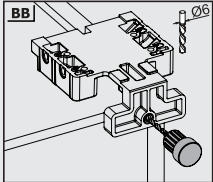

## Drawer and Cabinet Dimensions S-C [Lock-Fix]

- CD Cabinet Depth
- CIW Cabinet Internal Width
- NS Nominal Size
- DIW Drawer Internal Width
- DD Drawer Depth

\* All dimensions in the diagram are in mm

### Recommended Screws for Slide Assembly

Ø3,5x16 mm Chipboard Screw

Ø6,1x11,5 mm Euro Screw

Lock - Fix Drilling Holes

Screw Location for the Slides

Screw the slide from marked holes.

LOCK-FIX ASSEMBLY INSTRUCTIONS

1

2

3

Single Extension Lock Fix

Smart Single Drawer Slide Set		
NOMINAL SIZE	CODE With Brake	RETAIL PACKAGE
250 mm	12722130184	12 Set
300 mm	12722130284	12 Set
350 mm	12722130384	12 Set
400 mm	12722130484	12 Set
450 mm	12722130584	12 Set
500 mm	12722130684	12 Set
550 mm	12722130784	12 Set
600 mm	12722130884	12 Set