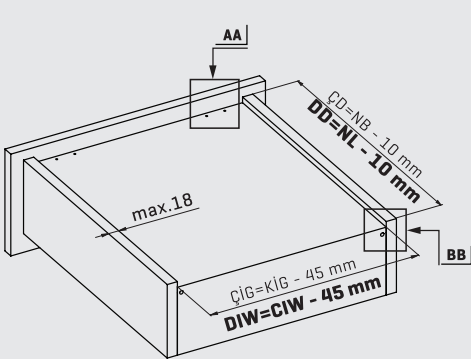

With wide drawer size alternatives within a range of 250 mm to 600 mm, different requirements can be met, which ensures different solutions during furniture production. The possibility to lock as tight as desired ensures safety during drawer utilization.

## Drawer and Cabinet Dimensions S-C [Lock-Fix]

- CD Cabinet Depth
- CIW Cabinet Internal Width
- NS Nominal Size
- DIW Drawer Internal Width
- DD Drawer Depth

\* All dimensions in the diagram are in mm

### Recommended Screws for Slide Assembly

Ø3,5x16 mm Chipboard Screw

Ø6,1x11,5 mm Euro Screw

Lock - Fix Drilling Holes

Screw Location for the Slides

Screw the slide from marked holes.

LOCK-FIX ASSEMBLY INSTRUCTIONS

1

2

3

Single Extension Lock Fix

Smart Single Drawer Slide Set		
NOMINAL SIZE	CODE With Brake	RETAIL PACKAGE
250 mm	12722130184	12 Set
300 mm	12722130284	12 Set
350 mm	12722130384	12 Set
400 mm	12722130484	12 Set
450 mm	12722130584	12 Set
500 mm	12722130684	12 Set
550 mm	12722130784	12 Set
600 mm	12722130884	12 Set