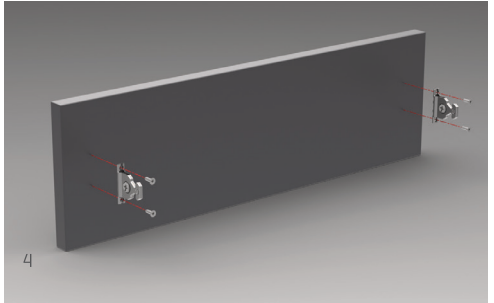

ALPHABOX

SCREW LOCATIONS FOR SLIDES