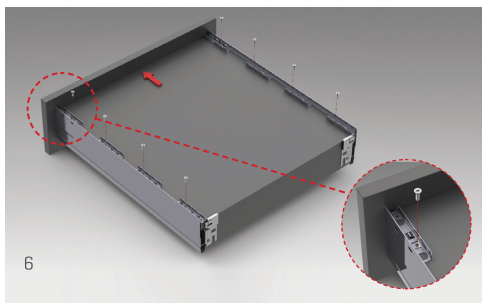

ALPHABOX

ALPHABOX

ADJUSTMENT