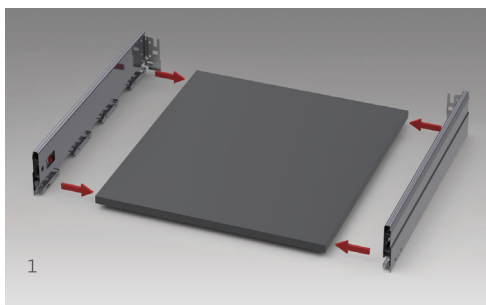

ALPHABOX

ALPHABOX

ADJUSTMENT