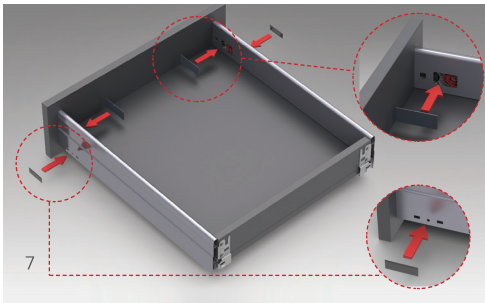

ALPHABOX

SCREW LOCATIONS FOR SLIDES