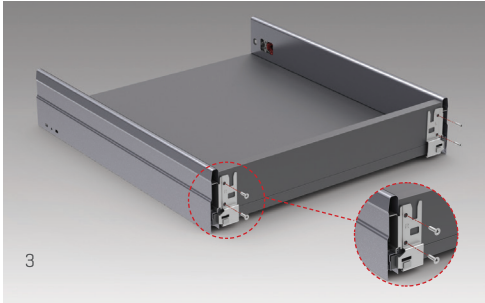

ALPHABOX

SCREW LOCATIONS FOR SLIDES