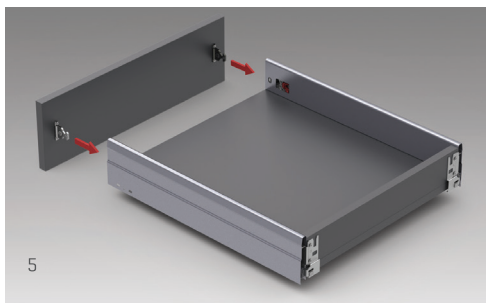

ALPHABOX

ALPHABOX

ADJUSTMENT