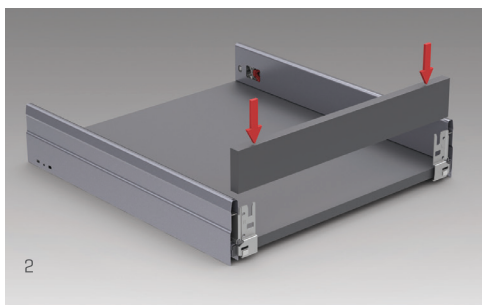

ALPHABOX

ALPHABOX

ADJUSTMENT