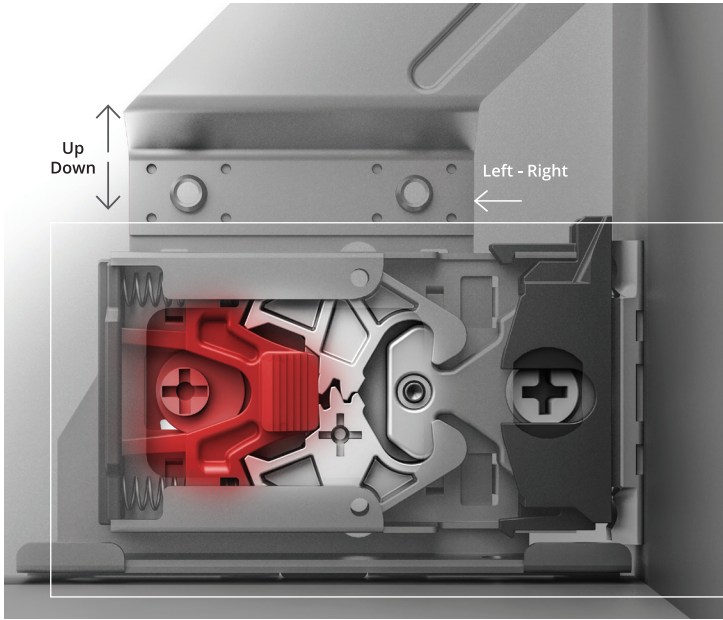

## Colours

---

Design freedom with impressive colour options.

## Synchronisation

---

Perfect movement feature with advanced synchronisation technology.

## Height & Side

The three-dimensional adjustment system provides precise gap alignment. Height and side adjustments can be done in an easy way with a special mechanism assembled inside the drawer.