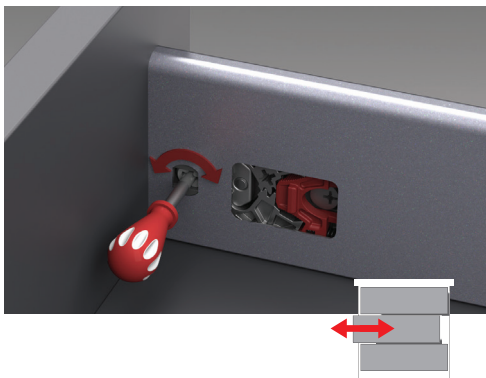

ALPHABOX

ADJUSTMENT