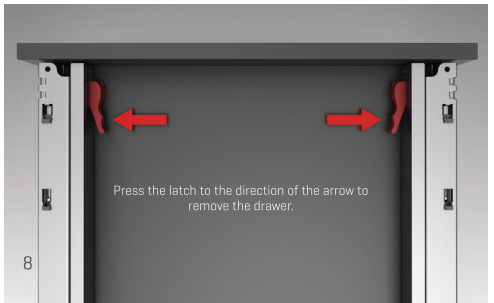

ALPHABOX

SCREW LOCATIONS FOR SLIDES