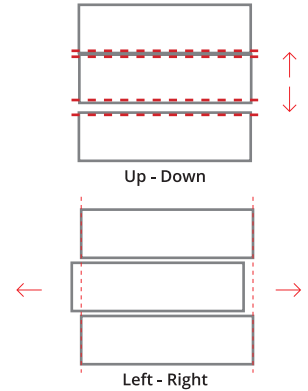

## Height & Side

The three-dimensional adjustment system provides precise gap alignment. Height and side adjustments can be done in an easy way with a special mechanism assembled inside the drawer.