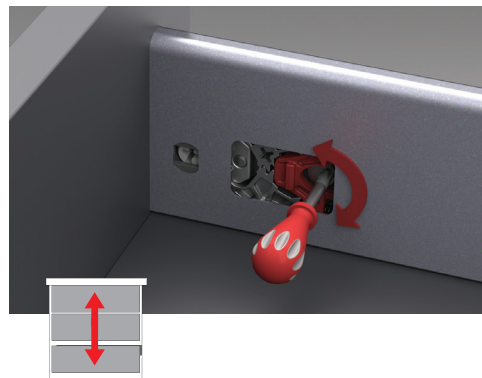

ALPHABOX

ADJUSTMENT