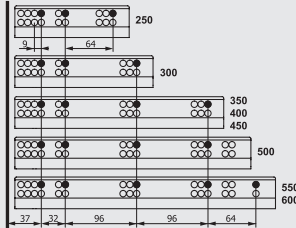

Drawer and Cabinet Dimensions P-O / S-C [Lock-Fix]

Drawer and Cabinet Dimensions P-O / S-C [Pin Fix]