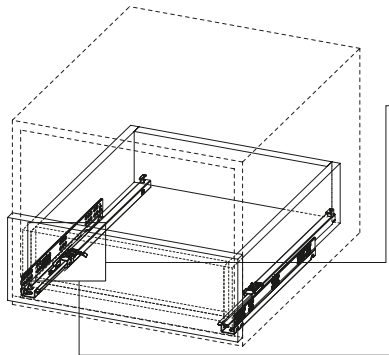

Important!!!

Make sure keep the safety pin open before the drawer is placed.

2