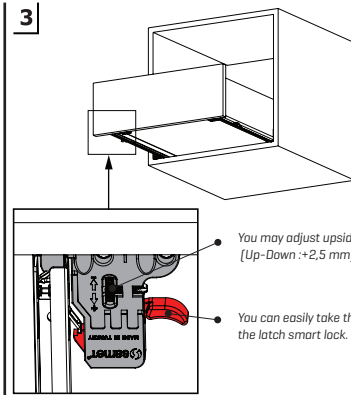

## LOCK - FIX ASSEMBLY INSTRUCTIONS

1

**Note:** Use angled holes to mount smart lock when wooden floor width is selected less than 12 mm.

2

3

You may adjust upside positioning by turning the knob. [Up-Down : +2,5 mm]