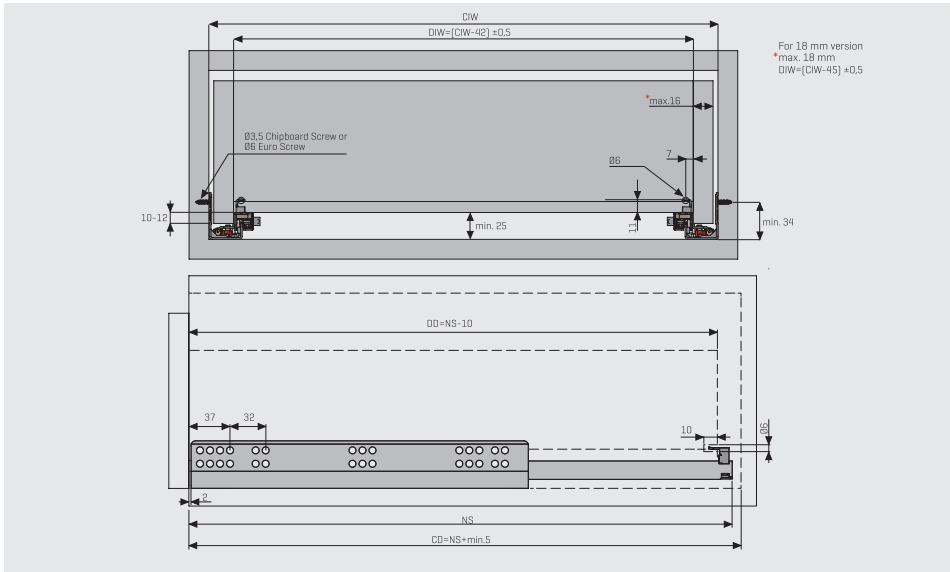

Drawer and Cabinet Dimensions P-O / S-C [Lock-Fix]