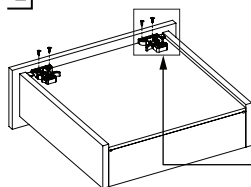

LOCK - FIX ASSEMBLY INSTRUCTIONS

1