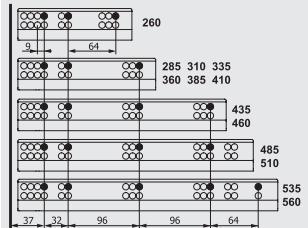

Drawer and Cabinet Dimensions P-O / S-C [Lock-Fix]

Drawer and Cabinet Dimensions P-O / S-C [Pin Fix]