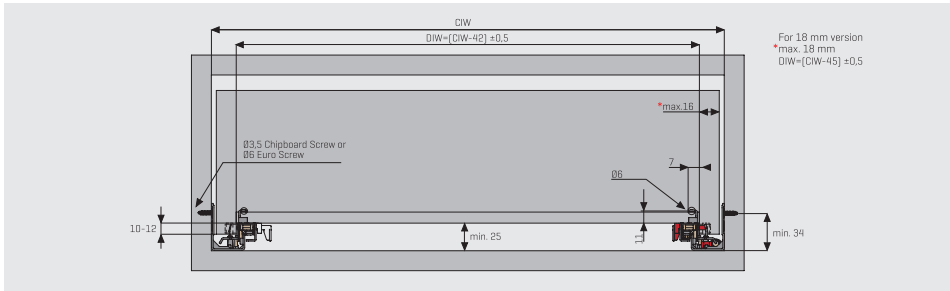

Screw Location for the Slides Lock - Fix (18 mm)

Drawer and Cabinet Dimensions P-O / S-C [Pin Fix]

Screw Location for the Slides Lock - Fix (16 mm)