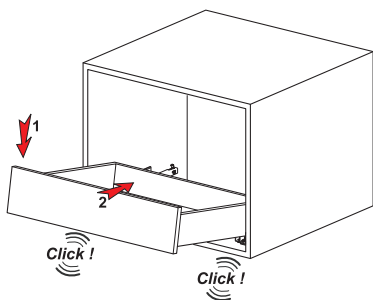

## LOCK - FIX ASSEMBLY INSTRUCTIONS

1

**Note:** Use angled holes to mount smart lock when wooden floor width is selected less than 12 mm.

2

3

You may adjust upside positioning by turning the knob. [Up-Down : +2,5 mm]