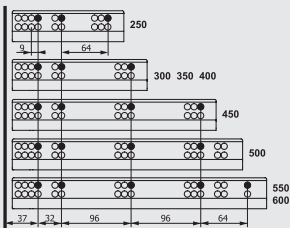

Drawer and Cabinet Dimensions P-O / S-C [Lock-Fix]

Drawer and Cabinet Dimensions P-O / S-C [Pin Fix]