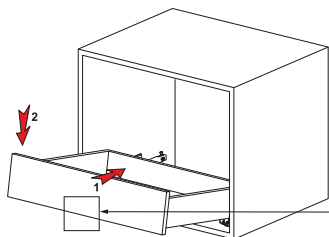

PIN - FIX ASSEMBLY INSTRUCTIONS

1