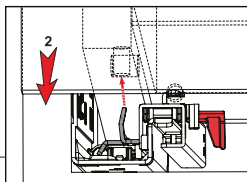

PIN - FIX ASSEMBLY INSTRUCTIONS

1