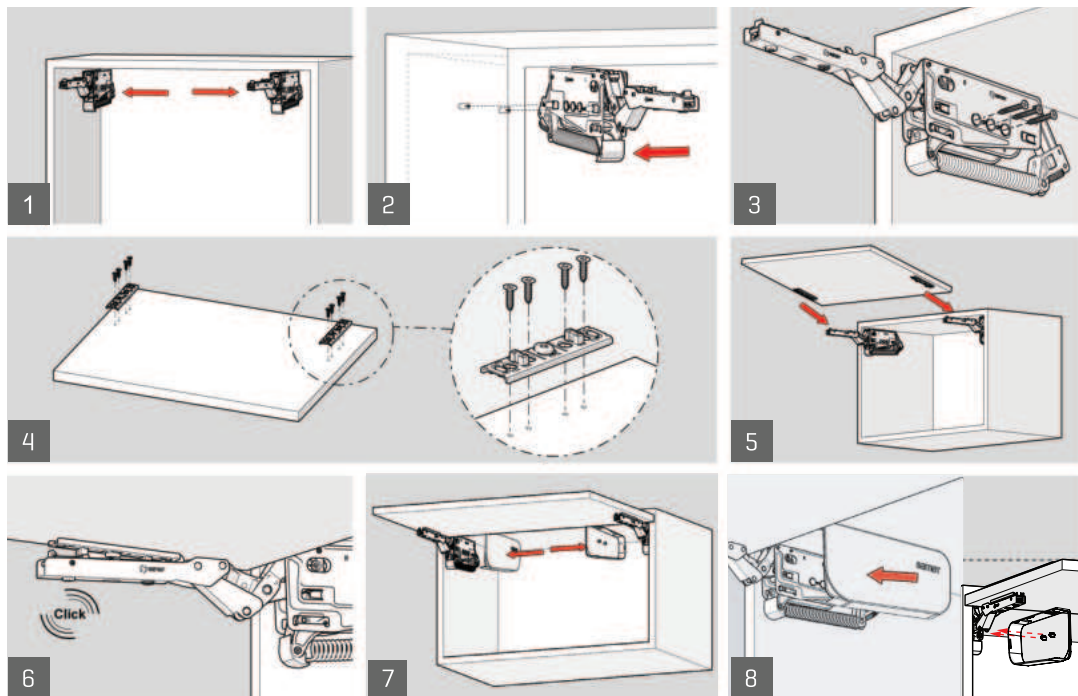

### 3D Adjustment

---

Solo-Mech's three dimensional alignment mechanism enables flawless installation.

## Solo-Mech Aluminium Frame Solution

---

If, when the door is released, it rises instead of remaining in position, turn in direction "A," and if it descends, turn in direction "B" in order to adjust balance.