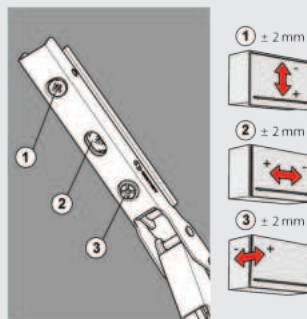

If, when the door is released, it rises instead of remaining in position, turn in direction "A," and if it descends, turn in direction "B" in order to adjust balance.

If the door closes too fast or too slowly, you can adjust the strength of the soft closing mechanism by adjusting from the specified position.

Low braking at setting 1, High braking at setting 4.

Important: Do not force the adjustment mechanism beyond the end point.

SAFETY INFORMATION

Caution:
Lever arm can
spring up and
cause injury.