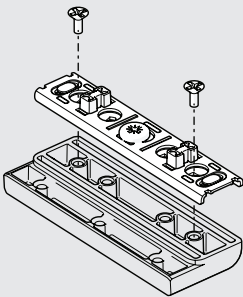

### SAFETY INFORMATION

Caution:  
Lever arm can  
spring up and  
cause injury.

DESCRIPTION

CODE

Solo-Mech Aluminium Framed Door Connector

1249910

x2

x10

M4

[DIN 7500M]

1

2

If  $B + 19 > X$ , "Aluminium Door Connection Adapter" should be used.

- F : Minimum Gap
- B : Side Overlay
- S : Profile Material Thickness
- X : Profile Width

B = max. 17 mm for 19 mm width aluminium profiles.