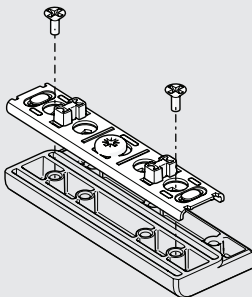

### SAFETY INFORMATION

Caution:  
Lever arm can  
spring up and  
cause injury.

DESCRIPTION

CODE

Solo-Mech Aluminium Framed Door Connector

1249910

x2

x10

M4

[DIN 7500M]

1

2

If  $B + 19 > X$ , "Aluminium Door Connection Adapter" should be used.

- F : Minimum Gap
- B : Side Overlay
- S : Profile Material Thickness
- X : Profile Width

B = max. 17 mm for 19 mm width aluminium profiles.