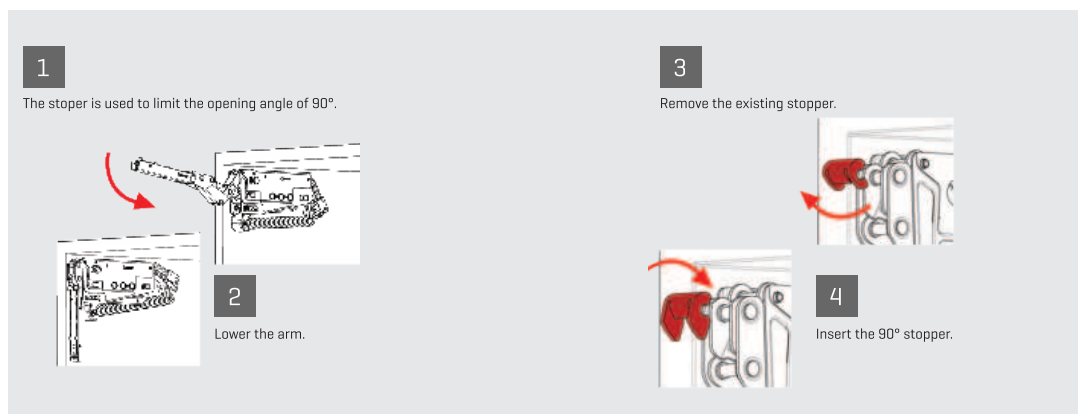

### 3D Adjustment

---

Solo-Mech's three dimensional alignment mechanism enables flawless installation.

## Solo-Mech Aluminium Frame Solution

---

If, when the door is released, it rises instead of remaining in position, turn in direction "A," and if it descends, turn in direction "B" in order to adjust balance.