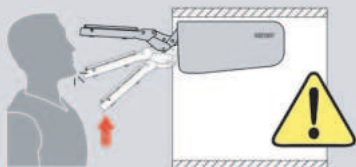

## Solo-Mech Aluminium Frame Solution

---

If, when the door is released, it rises instead of remaining in position, turn in direction "A," and if it descends, turn in direction "B" in order to adjust balance.

If the door closes too fast or too slowly, you can adjust the strength of the soft closing mechanism by adjusting from the specified position.

Low braking at setting 1, High braking at setting 4.

**Important:** Do not force the adjustment mechanism beyond the end point.

### SAFETY INFORMATION

Caution:  
Lever arm can  
spring up and  
cause injury.

DESCRIPTION

CODE

Solo-Mech Aluminium Framed Door Connector

1249910

x2

x10