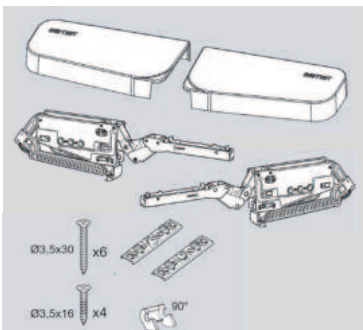

Solo-Mech Industrial Package Mechanism

CODE	DESCRIPTION	POWER	SIDE	PACKAGE
124176200	Solo-Mech Industrial Package Mechanism	A1	Right	10 Pcs. / Box
124176300	Solo-Mech Industrial Package Mechanism	A1	Left	10 Pcs. / Box
124177200	Solo-Mech Industrial Package Mechanism	B1	Right	10 Pcs. / Box
124177300	Solo-Mech Industrial Package Mechanism	B1	Left	10 Pcs. / Box
124178200	Solo-Mech Industrial Package Mechanism	C1	Right	10 Pcs. / Box
124178300	Solo-Mech Industrial Package Mechanism	C1	Left	10 Pcs. / Box

Solo-Mech Industrial Package - Cover

CODE	DESCRIPTION	COLOR	SIDE	PACKAGE
124179201001	Solo-Mech Industrial Package - Cover	White	Right	10 Pcs. / Box
124179203001	Solo-Mech Industrial Package - Cover	Grey	Right	10 Pcs. / Box
124179206001	Solo-Mech Industrial Package - Cover	Mocha	Right	10 Pcs. / Box
124179207001	Solo-Mech Industrial Package - Cover	Anthracite	Right	10 Pcs. / Box
124179301001	Solo-Mech Industrial Package - Cover	White	Left	10 Pcs. / Box
124179303001	Solo-Mech Industrial Package - Cover	Grey	Left	10 Pcs. / Box
124179306001	Solo-Mech Industrial Package - Cover	Mocha	Left	10 Pcs. / Box
124179307001	Solo-Mech Industrial Package - Cover	Anthracite	Left	10 Pcs. / Box