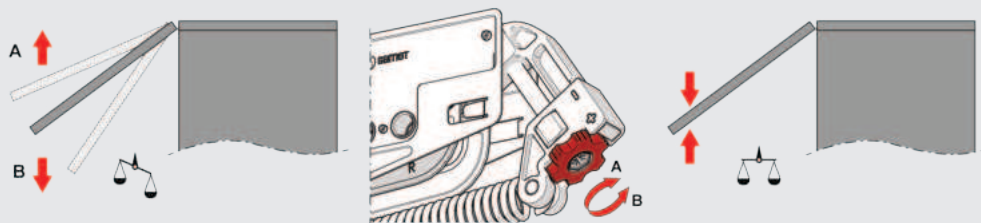

### 3D Adjustment

---

Solo-Mech's three dimensional alignment mechanism enables flawless installation.

## Solo-Mech Aluminium Frame Solution

---

If, when the door is released, it rises instead of remaining in position, turn in direction "A," and if it descends, turn in direction "B" in order to adjust balance.