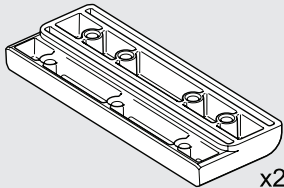

### SAFETY INFORMATION

Caution:  
Lever arm can  
spring up and  
cause injury.

DESCRIPTION

CODE

Solo-Mech Aluminium Framed Door Connector

1249910

x2

x10

M4

[DIN 7500M]

1

2

If  $B + 19 > X$ , "Aluminium Door Connection Adapter" should be used.

- F : Minimum Gap
- B : Side Overlay
- S : Profile Material Thickness
- X : Profile Width

B = max. 17 mm for 19 mm width aluminium profiles.