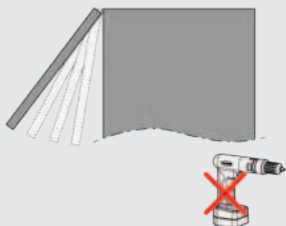

Important: Do not force the adjustment mechanism beyond the end point.