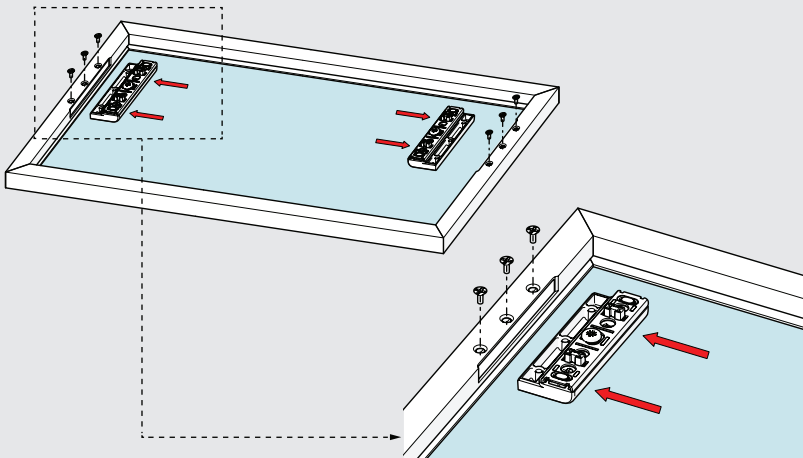

### SAFETY INFORMATION

Caution:  
Lever arm can  
spring up and  
cause injury.

DESCRIPTION

CODE

Solo-Mech Aluminium Framed Door Connector

1249910

x2

x10

M4

[DIN 7500M]

1

2

If  $B + 19 > X$ , "Aluminium Door Connection Adapter" should be used.

- F : Minimum Gap
- B : Side Overlay
- S : Profile Material Thickness
- X : Profile Width

B = max. 17 mm for 19 mm width aluminium profiles.