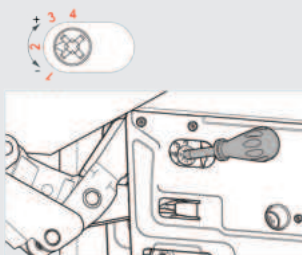

Important: Do not force the adjustment mechanism beyond the end point.