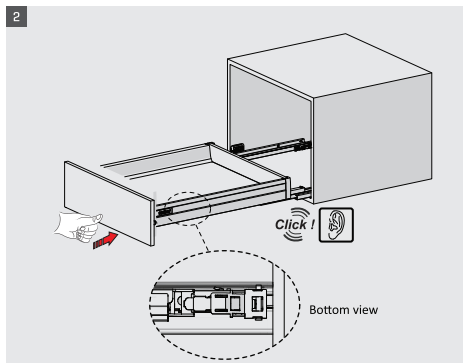

Due to the synchronization system used in SmartBox drawers, the drawers will move smoothly and insilence.

Safe Locking Mechanism and Adjustment Options

A locking mechanism in a drawer is required to improve safety of drawer systems. With the help of this new generation locking mechanism in SmartBox, along with the aesthetical look and easy utilization design can now be created with high level of safety.

SmartBox upgraded adjustment mechanism, with high tolerance level, was designed in consideration of both, user's and producer's convenience. It offers easy and accurate installation during specially designed furniture production.

- ▶ Improved soft closing system guarantees smooth running
- ▶ Dynamic load capacity: 40 and 65 kg
- ▶ ± 2 mm vertical and $\pm 1,5$ mm horizontal adjustment.
- ▶ Finish: White, Grey
- ▶ Wooden backboard thickness options: 16 mm and 18 mm
- ▶ Drawer Length for 40 kg: 270/300/350/400/450/500/550/600/650 mm
- ▶ Drawer Length for 65 kg: 450/500/550/600/650 mm
- ▶ Smart-Click: Tool free assembly and removal of front panel.
- ▶ Smart-Fit: Simple and tool free assembly, as well as removal of drawer.
- ▶ The improved stability guarantees a long product durability.