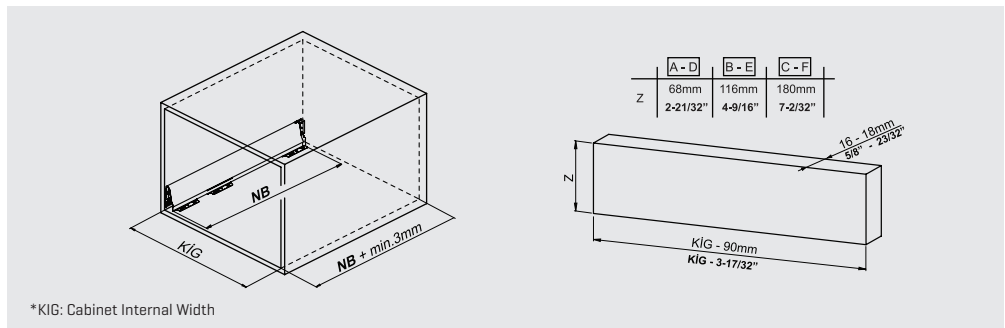

- ▶ Improved soft closing system guarantees smooth running
- ▶ Dynamic load capacity: 40 and 65 kg
- ▶ ± 2 mm vertical and $\pm 1,5$ mm horizontal adjustment.
- ▶ Finish: White, Grey
- ▶ Wooden backboard thickness options: 16 mm and 18 mm
- ▶ Drawer Length for 40 kg: 270/300/350/400/450/500/550/600/650 mm
- ▶ Drawer Length for 65 kg: 450/500/550/600/650 mm
- ▶ Smart-Click: Tool free assembly and removal of front panel.
- ▶ Smart-Fit: Simple and tool free assembly, as well as removal of drawer.
- ▶ The improved stability guarantees a long product durability.

MAIN PACKAGE COMPONENTS

CABINET DIMENSIONS

WOODEN BACKBOARD APPLICATION

METAL BACKBOARD APPLICATION

DRAWER FRONT STABILIZER

SCREW LOCATION FOR THE SLIDES

samet

www.sametglobal.com