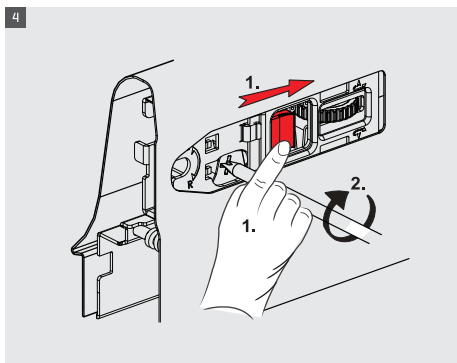

Due to the synchronization system used in SmartBox drawers, the drawers will move smoothly and insilence.

Safe Locking Mechanism and Adjustment Options

A locking mechanism in a drawer is required to improve safety of drawer systems. With the help of this new generation locking mechanism in SmartBox, along with the aesthetical look and easy utilization design can now be created with high level of safety.

SmartBox upgraded adjustment mechanism, with high tolerance level, was designed in consideration of both, user's and producer's convenience. It offers easy and accurate installation during specially designed furniture production.

- ▶ Improved soft closing system guarantees smooth running
- ▶ Dynamic load capacity: 40 and 65 kg
- ▶ ± 2 mm vertical and $\pm 1,5$ mm horizontal adjustment.
- ▶ Finish: White, Grey
- ▶ Wooden backboard thickness options: 16 mm and 18 mm
- ▶ Drawer Length for 40 kg: 270/300/350/400/450/500/550/600/650 mm
- ▶ Drawer Length for 65 kg: 450/500/550/600/650 mm
- ▶ Smart-Click: Tool free assembly and removal of front panel.
- ▶ Smart-Fit: Simple and tool free assembly, as well as removal of drawer.
- ▶ The improved stability guarantees a long product durability.