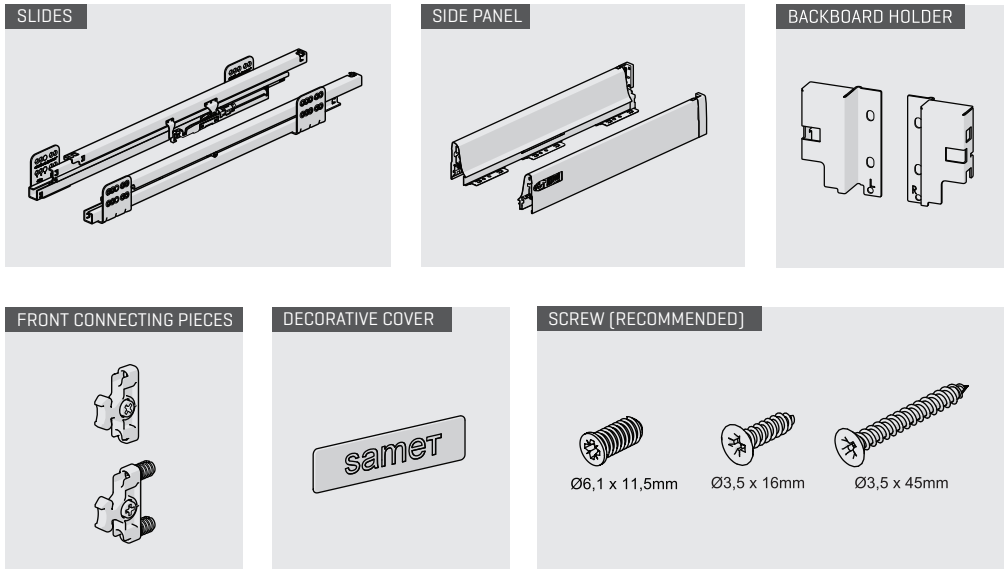

MAIN PACKAGE COMPONENTS