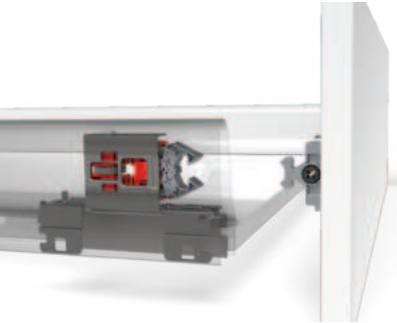

SMARTBOX

Drawer Systems

samet

Smooth and Silent Movement

The state-of-the-art technology used in SmartBox Drawer Systems adds elegance to opening and closing drawer features. Perfection of its technology ensures silent and smooth motion.

Due to the synchronization system used in SmartBox drawers, the drawers will move smoothly and insilence.

Safe Locking Mechanism and Adjustment Options

A locking mechanism in a drawer is required to improve safety of drawer systems. With the help of this new generation locking mechanism in SmartBox, along with the aesthetical look and easy utilization design can now be created with high level of safety.

SmartBox upgraded adjustment mechanism, with high tolerance level, was designed in consideration of both, user's and producer's convenience. It offers easy and accurate installation during specially designed furniture production.