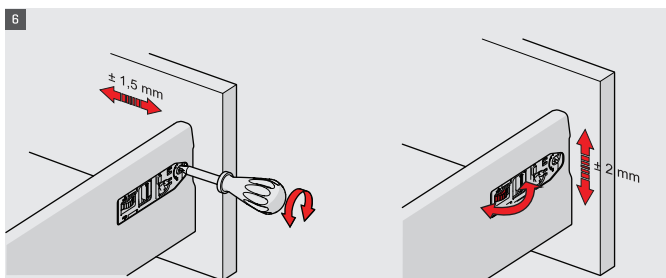

Due to the synchronization system used in SmartBox drawers, the drawers will move smoothly and insilence.

Safe Locking Mechanism and Adjustment Options

A locking mechanism in a drawer is required to improve safety of drawer systems. With the help of this new generation locking mechanism in SmartBox, along with the aesthetical look and easy utilization design can now be created with high level of safety.

SmartBox upgraded adjustment mechanism, with high tolerance level, was designed in consideration of both, user's and producer's convenience. It offers easy and accurate installation during specially designed furniture production.

- ▶ Improved soft closing system guarantees smooth running
- ▶ Dynamic load capacity: 40 and 65 kg
- ▶ ± 2 mm vertical and $\pm 1,5$ mm horizontal adjustment.
- ▶ Finish: White, Grey
- ▶ Wooden backboard thickness options: 16 mm and 18 mm
- ▶ Drawer Length for 40 kg: 270/300/350/400/450/500/550/600/650 mm
- ▶ Drawer Length for 65 kg: 450/500/550/600/650 mm
- ▶ Smart-Click: Tool free assembly and removal of front panel.
- ▶ Smart-Fit: Simple and tool free assembly, as well as removal of drawer.
- ▶ The improved stability guarantees a long product durability.