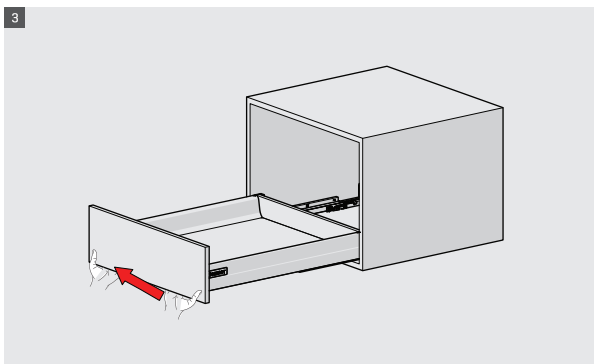

Due to the synchronization system used in SmartBox drawers, the drawers will move smoothly and insilence.

Safe Locking Mechanism and Adjustment Options

A locking mechanism in a drawer is required to improve safety of drawer systems. With the help of this new generation locking mechanism in SmartBox, along with the aesthetical look and easy utilization design can now be created with high level of safety.

SmartBox upgraded adjustment mechanism, with high tolerance level, was designed in consideration of both, user's and producer's convenience. It offers easy and accurate installation during specially designed furniture production.

- ▶ Improved soft closing system guarantees smooth running
- ▶ Dynamic load capacity: 40 and 65 kg
- ▶ ± 2 mm vertical and $\pm 1,5$ mm horizontal adjustment.
- ▶ Finish: White, Grey
- ▶ Wooden backboard thickness options: 16 mm and 18 mm
- ▶ Drawer Length for 40 kg: 270/300/350/400/450/500/550/600/650 mm
- ▶ Drawer Length for 65 kg: 450/500/550/600/650 mm
- ▶ Smart-Click: Tool free assembly and removal of front panel.
- ▶ Smart-Fit: Simple and tool free assembly, as well as removal of drawer.
- ▶ The improved stability guarantees a long product durability.