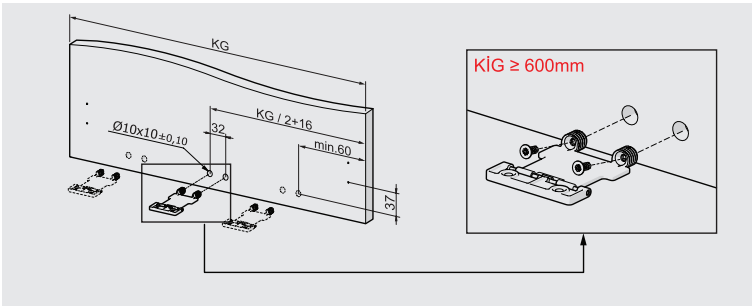

- ▶ Improved soft closing system guarantees smooth running
- ▶ Dynamic load capacity: 40 and 65 kg
- ▶ ± 2 mm vertical and $\pm 1,5$ mm horizontal adjustment.
- ▶ Finish: White, Grey
- ▶ Wooden backboard thickness options: 16 mm and 18 mm
- ▶ Drawer Length for 40 kg: 270/300/350/400/450/500/550/600/650 mm
- ▶ Drawer Length for 65 kg: 450/500/550/600/650 mm
- ▶ Smart-Click: Tool free assembly and removal of front panel.
- ▶ Smart-Fit: Simple and tool free assembly, as well as removal of drawer.
- ▶ The improved stability guarantees a long product durability.

MAIN PACKAGE COMPONENTS

CABINET DIMENSIONS

WOODEN BACKBOARD APPLICATION

METAL BACKBOARD APPLICATION

DRAWER FRONT STABILIZER

SCREW LOCATION FOR THE SLIDES

samet

www.sametglobal.com