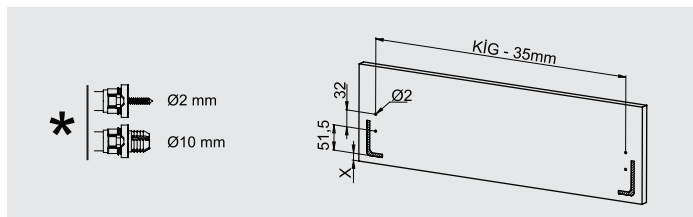

CABINET DIMENSIONS