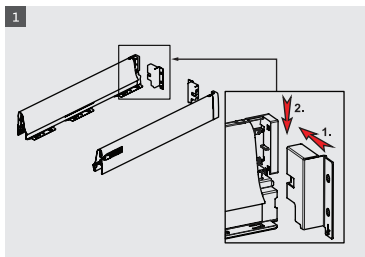

Due to the synchronization system used in SmartBox drawers, the drawers will move smoothly and insilence.

Safe Locking Mechanism and Adjustment Options

A locking mechanism in a drawer is required to improve safety of drawer systems. With the help of this new generation locking mechanism in SmartBox, along with the aesthetical look and easy utilization design can now be created with high level of safety.

SmartBox upgraded adjustment mechanism, with high tolerance level, was designed in consideration of both, user's and producer's convenience. It offers easy and accurate installation during specially designed furniture production.

- ▶ Improved soft closing system guarantees smooth running
- ▶ Dynamic load capacity: 40 and 65 kg
- ▶ ± 2 mm vertical and $\pm 1,5$ mm horizontal adjustment.
- ▶ Finish: White, Grey
- ▶ Wooden backboard thickness options: 16 mm and 18 mm
- ▶ Drawer Length for 40 kg: 270/300/350/400/450/500/550/600/650 mm
- ▶ Drawer Length for 65 kg: 450/500/550/600/650 mm
- ▶ Smart-Click: Tool free assembly and removal of front panel.
- ▶ Smart-Fit: Simple and tool free assembly, as well as removal of drawer.
- ▶ The improved stability guarantees a long product durability.