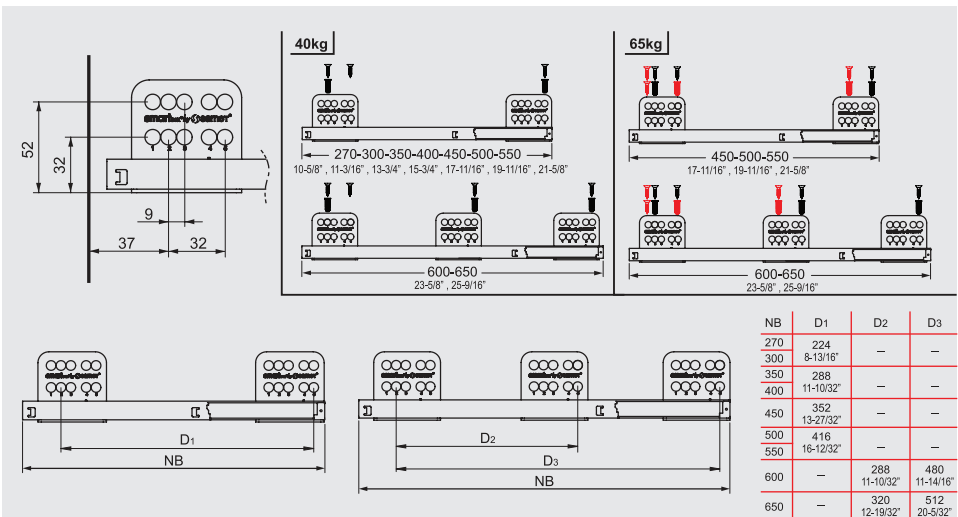

MAIN PACKAGE COMPONENTS

CABINET DIMENSIONS

WOODEN BACKBOARD APPLICATION

METAL BACKBOARD APPLICATION

DRAWER FRONT STABILIZER

SCREW LOCATION FOR THE SLIDES

samet

www.sametglobal.com