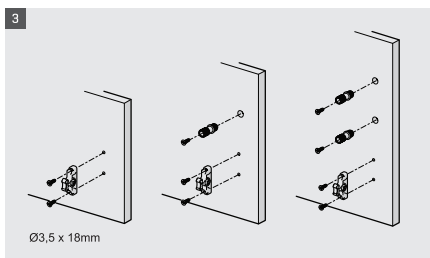

Due to the synchronization system used in SmartBox drawers, the drawers will move smoothly and insilence.

Safe Locking Mechanism and Adjustment Options

A locking mechanism in a drawer is required to improve safety of drawer systems. With the help of this new generation locking mechanism in SmartBox, along with the aesthetical look and easy utilization design can now be created with high level of safety.

SmartBox upgraded adjustment mechanism, with high tolerance level, was designed in consideration of both, user's and producer's convenience. It offers easy and accurate installation during specially designed furniture production.

- ▶ Improved soft closing system guarantees smooth running
- ▶ Dynamic load capacity: 40 and 65 kg
- ▶ ± 2 mm vertical and $\pm 1,5$ mm horizontal adjustment.
- ▶ Finish: White, Grey
- ▶ Wooden backboard thickness options: 16 mm and 18 mm
- ▶ Drawer Length for 40 kg: 270/300/350/400/450/500/550/600/650 mm
- ▶ Drawer Length for 65 kg: 450/500/550/600/650 mm
- ▶ Smart-Click: Tool free assembly and removal of front panel.
- ▶ Smart-Fit: Simple and tool free assembly, as well as removal of drawer.
- ▶ The improved stability guarantees a long product durability.