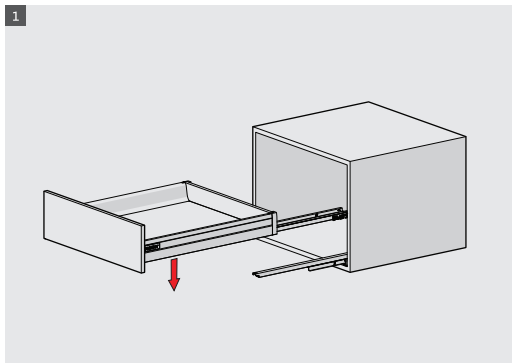

Due to the synchronization system used in SmartBox drawers, the drawers will move smoothly and insilence.

Safe Locking Mechanism and Adjustment Options

A locking mechanism in a drawer is required to improve safety of drawer systems. With the help of this new generation locking mechanism in SmartBox, along with the aesthetical look and easy utilization design can now be created with high level of safety.

SmartBox upgraded adjustment mechanism, with high tolerance level, was designed in consideration of both, user's and producer's convenience. It offers easy and accurate installation during specially designed furniture production.

- ▶ Improved soft closing system guarantees smooth running
- ▶ Dynamic load capacity: 40 and 65 kg
- ▶ ± 2 mm vertical and $\pm 1,5$ mm horizontal adjustment.
- ▶ Finish: White, Grey
- ▶ Wooden backboard thickness options: 16 mm and 18 mm
- ▶ Drawer Length for 40 kg: 270/300/350/400/450/500/550/600/650 mm
- ▶ Drawer Length for 65 kg: 450/500/550/600/650 mm
- ▶ Smart-Click: Tool free assembly and removal of front panel.
- ▶ Smart-Fit: Simple and tool free assembly, as well as removal of drawer.
- ▶ The improved stability guarantees a long product durability.