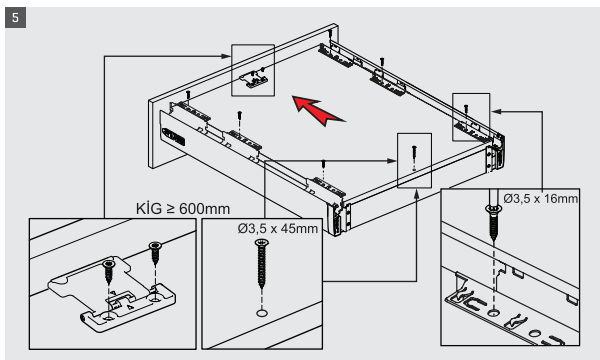

Due to the synchronization system used in SmartBox drawers, the drawers will move smoothly and insilence.

Safe Locking Mechanism and Adjustment Options

A locking mechanism in a drawer is required to improve safety of drawer systems. With the help of this new generation locking mechanism in SmartBox, along with the aesthetical look and easy utilization design can now be created with high level of safety.

SmartBox upgraded adjustment mechanism, with high tolerance level, was designed in consideration of both, user's and producer's convenience. It offers easy and accurate installation during specially designed furniture production.

- ▶ Improved soft closing system guarantees smooth running
- ▶ Dynamic load capacity: 40 and 65 kg
- ▶ ± 2 mm vertical and $\pm 1,5$ mm horizontal adjustment.
- ▶ Finish: White, Grey
- ▶ Wooden backboard thickness options: 16 mm and 18 mm
- ▶ Drawer Length for 40 kg: 270/300/350/400/450/500/550/600/650 mm
- ▶ Drawer Length for 65 kg: 450/500/550/600/650 mm
- ▶ Smart-Click: Tool free assembly and removal of front panel.
- ▶ Smart-Fit: Simple and tool free assembly, as well as removal of drawer.
- ▶ The improved stability guarantees a long product durability.