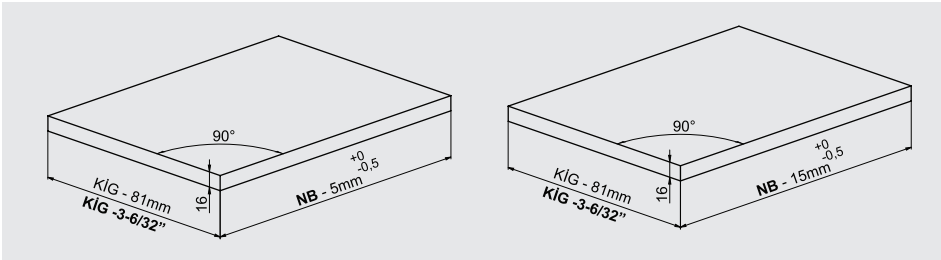

- ▶ Improved soft closing system guarantees smooth running
- ▶ Dynamic load capacity: 40 and 65 kg
- ▶ ± 2 mm vertical and $\pm 1,5$ mm horizontal adjustment.
- ▶ Finish: White, Grey
- ▶ Wooden backboard thickness options: 16 mm and 18 mm
- ▶ Drawer Length for 40 kg: 270/300/350/400/450/500/550/600/650 mm
- ▶ Drawer Length for 65 kg: 450/500/550/600/650 mm
- ▶ Smart-Click: Tool free assembly and removal of front panel.
- ▶ Smart-Fit: Simple and tool free assembly, as well as removal of drawer.
- ▶ The improved stability guarantees a long product durability.

MAIN PACKAGE COMPONENTS

CABINET DIMENSIONS

WOODEN BACKBOARD APPLICATION

METAL BACKBOARD APPLICATION

DRAWER FRONT STABILIZER

SCREW LOCATION FOR THE SLIDES

samet

www.sametglobal.com