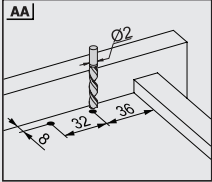

Drawer and Cabinet Dimensions P-0 / S-C (Lock Fix)

CD Cabinet Depth
 CIW Cabinet Internal Width
 NS Nominal Size
 DIW Drawer Internal Width
 DD Drawer Depth

* All dimensions in the diagram are in mm

Recommended Screws for Slide Assembly

03,5x16 mm Chipboard Screw

06,1x11,5 mm Euro Screw

Lock - Fix Drilling Holes

Pin - Fix Drilling Holes

Nominal Length NL (mm)	Drawer Depth a (mm)	Pin b (mm)	Safety Pin c (mm)
250	240	221	201
300	290	271	251
350	340	321	301
400	390	371	351
450	440	421	401
500	490	471	451
550	540	521	501
600	590	571	551

Screw Location for the Slides

Screw the slide from marked holes.

Single Extension Lock Fix

Smart Slide Drawer Slide Right-Left			
NOMINAL SIZE	CODE With Soft Close	CODE Without Soft Close	PACKING
250 mm	127221301	12722111	12 Set
300 mm	127221302	12722112	12 Set
350 mm	127221303	12722113	12 Set
400 mm	127221304	12722114	12 Set
450 mm	127221305	12722115	12 Set
500 mm	127221306	12722116	12 Set
550 mm	127221307	12722117	12 Set
600 mm	127221308	12722118	12 Set