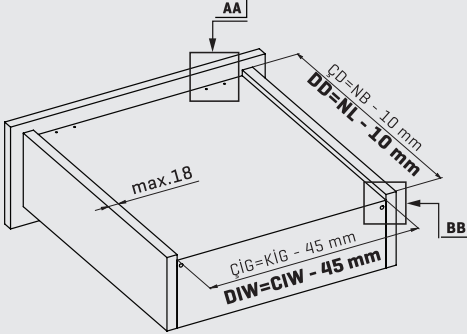

With wide drawer size alternatives within a range of 250 mm to 600 mm, different requirements can be met, which ensures different solutions during furniture production. The possibility to lock as tight as desired ensures safety during drawer utilization.

Drawer and Cabinet Dimensions P-0 / S-C (Lock Fix)

CD Cabinet Depth
 CIW Cabinet Internal Width
 NS Nominal Size
 DIW Drawer Internal Width
 DD Drawer Depth

* All dimensions in the diagram are in mm

Recommended Screws for Slide Assembly

03,5x16 mm Chipboard Screw

06,1x11,5 mm Euro Screw

Lock - Fix Drilling Holes

Pin - Fix Drilling Holes

Nominal Length NL (mm)	Drawer Depth a (mm)	Pin b (mm)	Safety Pin c (mm)
250	240	221	201
300	290	271	251
350	340	321	301
400	390	371	351
450	440	421	401
500	490	471	451
550	540	521	501
600	590	571	551

Screw Location for the Slides

Screw the slide from marked holes.

Single Extension Lock Fix

Smart Slide Drawer Slide Right-Left			
NOMINAL SIZE	CODE With Soft Close	CODE Without Soft Close	PACKING
250 mm	127221301	12722111	12 Set
300 mm	127221302	12722112	12 Set
350 mm	127221303	12722113	12 Set
400 mm	127221304	12722114	12 Set
450 mm	127221305	12722115	12 Set
500 mm	127221306	12722116	12 Set
550 mm	127221307	12722117	12 Set
600 mm	127221308	12722118	12 Set