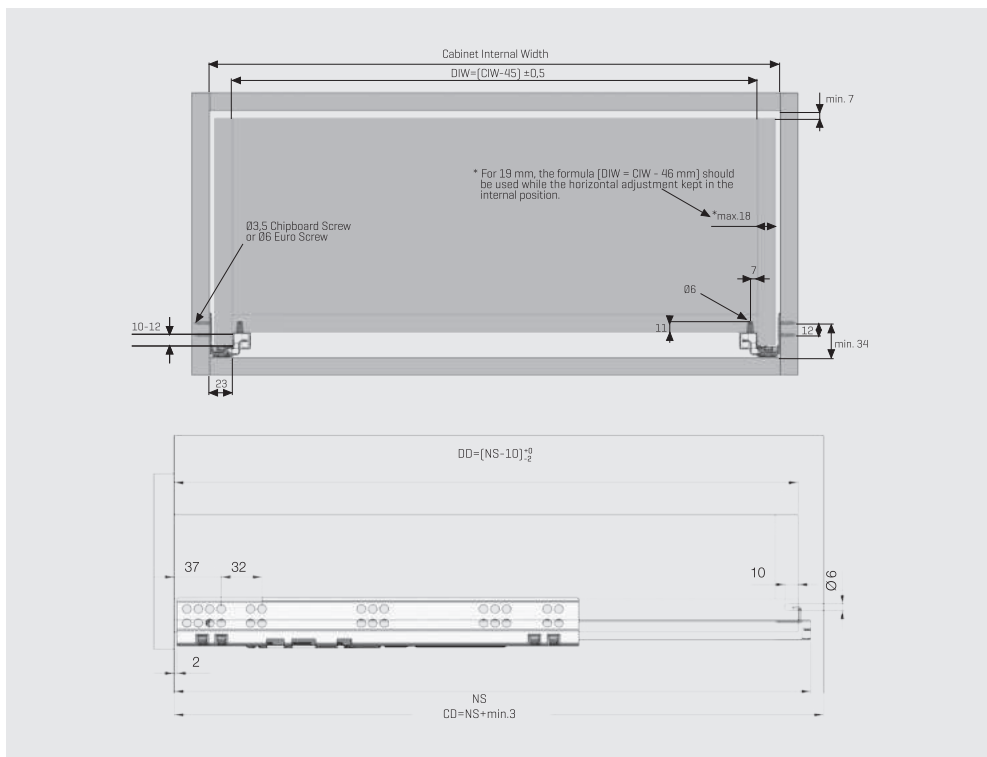

Drawer and Cabinet Dimensions P-0 / S-C (Lock Fix)

CD Cabinet Depth
CIW Cabinet Internal Width
NS Nominal Size
DIW Drawer Internal Width
DD Drawer Depth

* All dimensions in the diagram are in mm

Recommended Screws for Slide Assembly

03,5x16 mm Chipboard Screw

06,1x11,5 mm Euro Screw