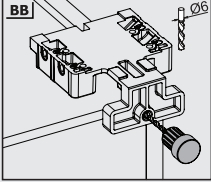

Drawer and Cabinet Dimensions P-0 / S-C (Lock Fix)

CD Cabinet Depth
 CIW Cabinet Internal Width
 NS Nominal Size
 DIW Drawer Internal Width
 DD Drawer Depth

* All dimensions in the diagram are in mm

Recommended Screws for Slide Assembly

03,5x16 mm Chipboard Screw

06,1x11,5 mm Euro Screw

Lock - Fix Drilling Holes

Pin - Fix Drilling Holes

Nominal Length NL (mm)	Drawer Depth a (mm)	Pin b (mm)	Safety Pin c (mm)
250	240	221	201
300	290	271	251
350	340	321	301
400	390	371	351
450	440	421	401
500	490	471	451
550	540	521	501
600	590	571	551

Screw Location for the Slides

Screw the slide from marked holes.

Single Extension Lock Fix

Smart Slide Drawer Slide Right-Left			
NOMINAL SIZE	CODE With Soft Close	CODE Without Soft Close	PACKING
250 mm	127221301	12722111	12 Set
300 mm	127221302	12722112	12 Set
350 mm	127221303	12722113	12 Set
400 mm	127221304	12722114	12 Set
450 mm	127221305	12722115	12 Set
500 mm	127221306	12722116	12 Set
550 mm	127221307	12722117	12 Set
600 mm	127221308	12722118	12 Set