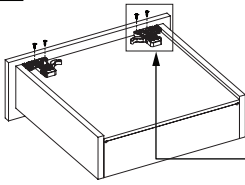

LOCK-FIX ASSEMBLY INSTRUCTIONS

1