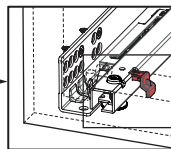

Single Extension Push Open Lock Fix

Smart Slide Drawer Slide Right-Left		
NOMINAL SIZE	CODE	PACKING
250 mm	12722411	12 Set
300 mm	12722412	12 Set
350 mm	12722413	12 Set
400 mm	12722414	12 Set
450 mm	12722415	12 Set
500 mm	12722416	12 Set
550 mm	12722417	12 Set
600 mm	12722418	12 Set

2

3

PIN - FIX ASSEMBLY INSTRUCTIONS

1

Important!!!
Make sure keep the safety pin open before the drawer is placed.

2

samet

www.sametglobal.com