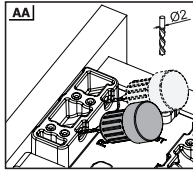

LOCK-FIX ASSEMBLY INSTRUCTIONS

1