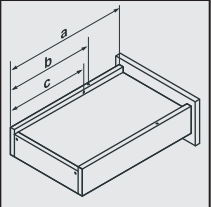

Drawer and Cabinet Dimensions P-0 / S-C (Lock Fix)

CD Cabinet Depth
 CIW Cabinet Internal Width
 NS Nominal Size
 DIW Drawer Internal Width
 DD Drawer Depth

* All dimensions in the diagram are in mm

Recommended Screws for Slide Assembly

03,5x16 mm Chipboard Screw

06,1x11,5 mm Euro Screw

Lock - Fix Drilling Holes

Pin - Fix Drilling Holes

Nominal Length NL (mm)	Drawer Depth a (mm)	Pin b (mm)	Safety Pin c (mm)
250	240	221	201
300	290	271	251
350	340	321	301
400	390	371	351
450	440	421	401
500	490	471	451
550	540	521	501
600	590	571	551

Screw Location for the Slides

Screw the slide from marked holes.

Single Extension Lock Fix

Smart Slide Drawer Slide Right-Left			
NOMINAL SIZE	CODE With Soft Close	CODE Without Soft Close	PACKING
250 mm	127221301	12722111	12 Set
300 mm	127221302	12722112	12 Set
350 mm	127221303	12722113	12 Set
400 mm	127221304	12722114	12 Set
450 mm	127221305	12722115	12 Set
500 mm	127221306	12722116	12 Set
550 mm	127221307	12722117	12 Set
600 mm	127221308	12722118	12 Set