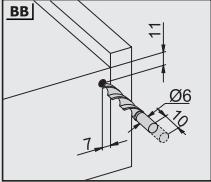

Drawer and Cabinet Dimensions P-0 / S-C (Lock Fix)

CD Cabinet Depth
 CIW Cabinet Internal Width
 NS Nominal Size
 DIW Drawer Internal Width
 DD Drawer Depth

* All dimensions in the diagram are in mm

Recommended Screws for Slide Assembly

03,5x16 mm Chipboard Screw

06,1x11,5 mm Euro Screw

Lock - Fix Drilling Holes

Pin - Fix Drilling Holes

Nominal Length NL (mm)	Drawer Depth a (mm)	Pin b (mm)	Safety Pin c (mm)
250	240	221	201
300	290	271	251
350	340	321	301
400	390	371	351
450	440	421	401
500	490	471	451
550	540	521	501
600	590	571	551

Screw Location for the Slides

Screw the slide from marked holes.

Single Extension Lock Fix

Smart Slide Drawer Slide Right-Left			
NOMINAL SIZE	CODE With Soft Close	CODE Without Soft Close	PACKING
250 mm	127221301	12722111	12 Set
300 mm	127221302	12722112	12 Set
350 mm	127221303	12722113	12 Set
400 mm	127221304	12722114	12 Set
450 mm	127221305	12722115	12 Set
500 mm	127221306	12722116	12 Set
550 mm	127221307	12722117	12 Set
600 mm	127221308	12722118	12 Set