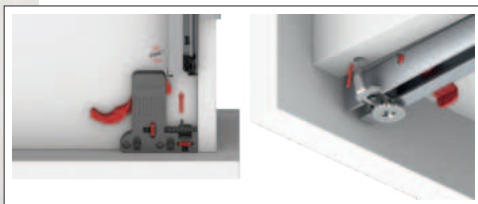

Lock-Fix and Pin-Fix Mechanism Options

Lock-Fix mechanism was especially designed for the quick and flexible installation process of Smart Slide Drawer Systems. "Pin-Fix System" was particularly developed for industrial furniture producers to ensure ease and safety during installation.

With wide drawer size alternatives within a range of 250 mm to 600 mm, different requirements can be met, which ensures different solutions during furniture production. The possibility to lock as tight as desired ensures safety during drawer utilization.