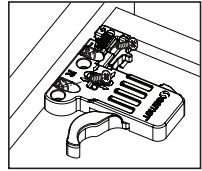

LOCK-FIX ASSEMBLY INSTRUCTIONS

1