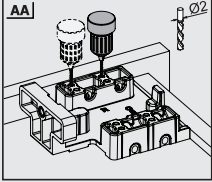

Drawer and Cabinet Dimensions P-0 / S-C (Lock Fix)

CD Cabinet Depth
 CIW Cabinet Internal Width
 NS Nominal Size
 DIW Drawer Internal Width
 DD Drawer Depth

* All dimensions in the diagram are in mm

Recommended Screws for Slide Assembly

03,5x16 mm Chipboard Screw

06,1x11,5 mm Euro Screw

Lock - Fix Drilling Holes

Pin - Fix Drilling Holes

Nominal Length NL (mm)	Drawer Depth a (mm)	Pin b (mm)	Safety Pin c (mm)
250	240	221	201
300	290	271	251
350	340	321	301
400	390	371	351
450	440	421	401
500	490	471	451
550	540	521	501
600	590	571	551

Screw Location for the Slides

Screw the slide from marked holes.

Single Extension Lock Fix

Smart Slide Drawer Slide Right-Left			
NOMINAL SIZE	CODE With Soft Close	CODE Without Soft Close	PACKING
250 mm	127221301	12722111	12 Set
300 mm	127221302	12722112	12 Set
350 mm	127221303	12722113	12 Set
400 mm	127221304	12722114	12 Set
450 mm	127221305	12722115	12 Set
500 mm	127221306	12722116	12 Set
550 mm	127221307	12722117	12 Set
600 mm	127221308	12722118	12 Set