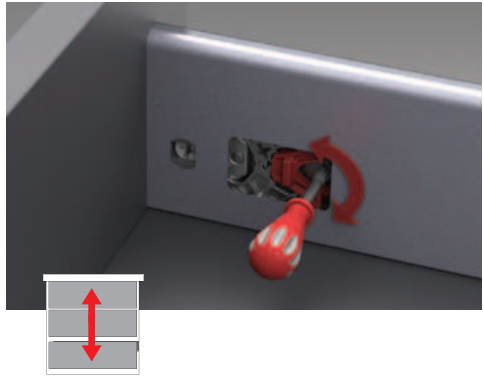

ALPHABOX

ADJUSTMENT