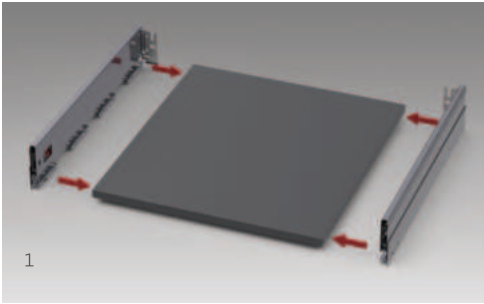

Perfect movement feature with advanced synchronisation technology.

Height & Side

The three-dimensional adjustment system provides precise gap alignment. Height and side adjustments can be done in an easy way with a special mechanism assembled inside the drawer.

Alphabox offers unique and convenient solutions in inner drawer system with its elegant design.

ALPHABOX

ALPHABOX

ADJUSTMENT

ALPHABOX

SCREW LOCATIONS FOR SLIDES

samet

www.sametglobal.com