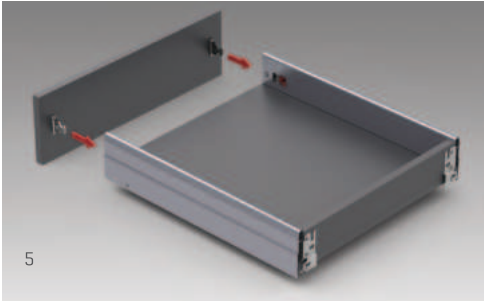

Perfect movement feature with advanced synchronisation technology.

Height & Side

The three-dimensional adjustment system provides precise gap alignment. Height and side adjustments can be done in an easy way with a special mechanism assembled inside the drawer.

Alphabox offers unique and convenient solutions in inner drawer system with its elegant design.

ALPHABOX

ALPHABOX

ADJUSTMENT

ALPHABOX

SCREW LOCATIONS FOR SLIDES

samet

www.sametglobal.com