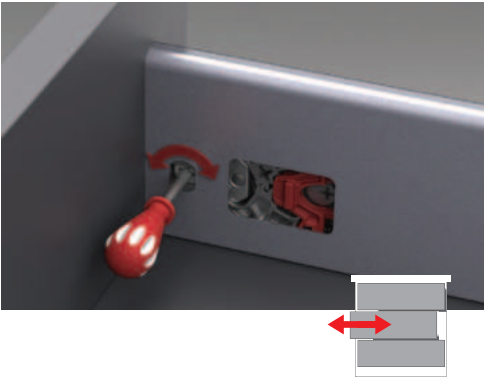

ALPHABOX

ADJUSTMENT