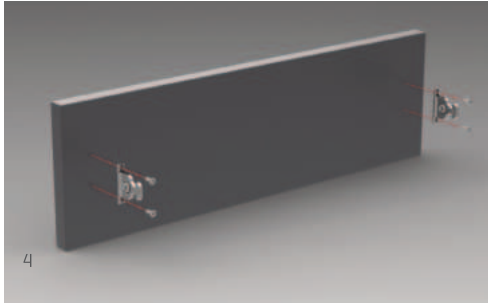

Perfect movement feature with advanced synchronisation technology.

Height & Side

The three-dimensional adjustment system provides precise gap alignment. Height and side adjustments can be done in an easy way with a special mechanism assembled inside the drawer.

Alphabox offers unique and convenient solutions in inner drawer system with its elegant design.

ALPHABOX

ALPHABOX

ADJUSTMENT

ALPHABOX

SCREW LOCATIONS FOR SLIDES

samet

www.sametglobal.com