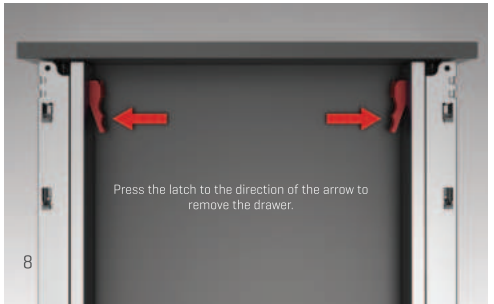

ALPHABOX

SCREW LOCATIONS FOR SLIDES