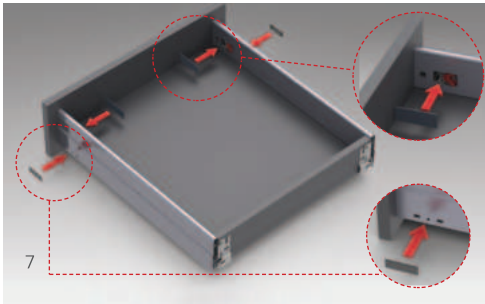

Perfect movement feature with advanced synchronisation technology.

Height & Side

The three-dimensional adjustment system provides precise gap alignment. Height and side adjustments can be done in an easy way with a special mechanism assembled inside the drawer.

Alphabox offers unique and convenient solutions in inner drawer system with its elegant design.

ALPHABOX

ALPHABOX

ADJUSTMENT

ALPHABOX

SCREW LOCATIONS FOR SLIDES

samet

www.sametglobal.com