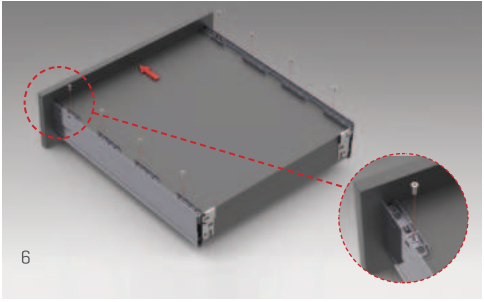

Perfect movement feature with advanced synchronisation technology.

Height & Side

The three-dimensional adjustment system provides precise gap alignment. Height and side adjustments can be done in an easy way with a special mechanism assembled inside the drawer.

Alphabox offers unique and convenient solutions in inner drawer system with its elegant design.

ALPHABOX

ALPHABOX

ADJUSTMENT

ALPHABOX

SCREW LOCATIONS FOR SLIDES

samet

www.sametglobal.com