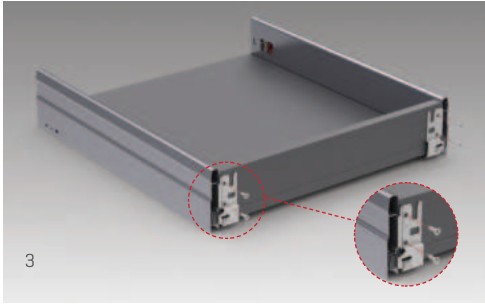

Perfect movement feature with advanced synchronisation technology.

Height & Side

The three-dimensional adjustment system provides precise gap alignment. Height and side adjustments can be done in an easy way with a special mechanism assembled inside the drawer.

Alphabox offers unique and convenient solutions in inner drawer system with its elegant design.

ALPHABOX

ALPHABOX

ADJUSTMENT

ALPHABOX

SCREW LOCATIONS FOR SLIDES

samet

www.sametglobal.com