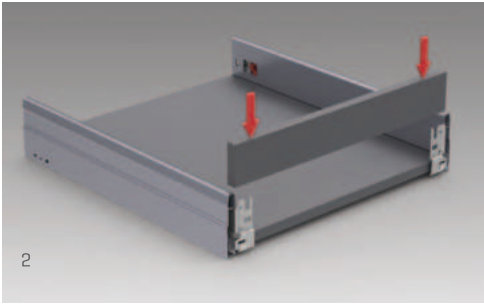

Perfect movement feature with advanced synchronisation technology.

Height & Side

The three-dimensional adjustment system provides precise gap alignment. Height and side adjustments can be done in an easy way with a special mechanism assembled inside the drawer.

Alphabox offers unique and convenient solutions in inner drawer system with its elegant design.

ALPHABOX

ALPHABOX

ADJUSTMENT

ALPHABOX

SCREW LOCATIONS FOR SLIDES

samet

www.sametglobal.com