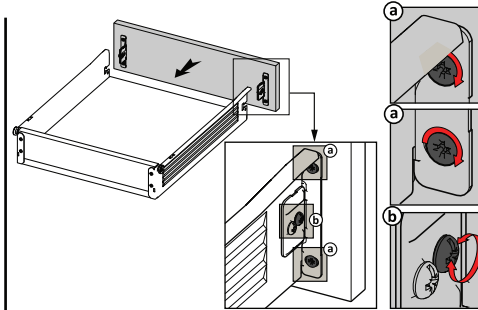

SamBox 86 - 118 - 150