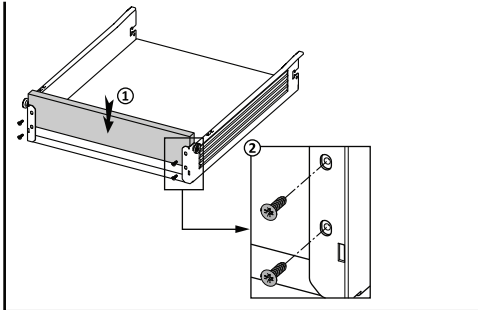

SamBox 86 - 118 - 150