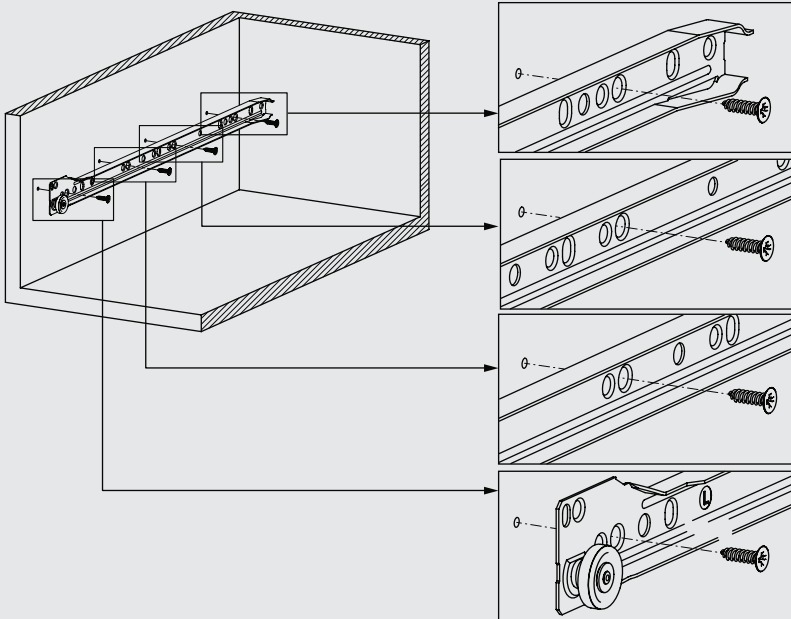

Screw Location for the Slides

SamBox H54		
C O D E	D E F I N I T I O N	P A C K A G I N G
112*04#	SamBox Drawer Set 400 mm	10 Set/Crt
112*05#	SamBox Drawer Set 450 mm	10 Set/Crt
112*06#	SamBox Drawer Set 500 mm	10 Set/Crt
112*07#	SamBox Drawer Set 550 mm	10 Set/Crt

SamBox H86		
C O D E	D E F I N I T I O N	P A C K A G I N G
112*11#	SamBox Drawer Set 250 mm	10 Set/Crt.
112*12#	SamBox Drawer Set 300 mm	10 Set/Crt.
112*13#	SamBox Drawer Set 350 mm	10 Set/Crt.
112*14#	SamBox Drawer Set 400 mm	10 Set/Crt.
112*15#	SamBox Drawer Set 450 mm	10 Set/Crt.
112*16#	SamBox Drawer Set 500 mm	10 Set/Crt.
112*17#	SamBox Drawer Set 550 mm	10 Set/Crt.

SamBox H118		
C O D E	D E F I N I T I O N	P A C K A G I N G
112*22#	SamBox Drawer Set 300 mm	5 Set/Crt.
112*23#	SamBox Drawer Set 350 mm	5 Set/Crt.
112*24#	SamBox Drawer Set 400 mm	5 Set/Crt.
112*25#	SamBox Drawer Set 450 mm	5 Set/Crt.
112*26#	SamBox Drawer Set 500 mm	5 Set/Crt.
112*27#	SamBox Drawer Set 550 mm	5 Set/Crt.

SamBox H150		
C O D E	D E F I N I T I O N	P A C K A G I N G
112*32#	SamBox Drawer Set 300 mm	5 Set/Crt.
112*33#	SamBox Drawer Set 350 mm	5 Set/Crt.
112*34#	SamBox Drawer Set 400 mm	5 Set/Crt.
112*35#	SamBox Drawer Set 450 mm	5 Set/Crt.
112*36#	SamBox Drawer Set 500 mm	5 Set/Crt.
112*37#	SamBox Drawer Set 550 mm	5 Set/Crt.

Connecting Fitting For H54				
M A T E R I A L	Q U A N T I T Y	M O D E L	C O L O R	P A C K A G I N G
Z i n c	1121801	Countersunk	N i c k e l	10 Set/Crt
Z i n c	1121802	Ø8 mm	N i c k e l	10 Set/Crt
Z i n c	1121803	Ø10 mm	N i c k e l	10 Set/Crt

Connecting Fitting For H86 & H118 & H150				
M A T E R I A L	Q U A N T I T Y	M O D E L	C O L O R	P A C K A G I N G
S t e e l	1121819	Countersunk	N i c k e l	200 Pcs/Box
S t e e l	1121812	Ø8 mm	N i c k e l	200 Pcs/Box
S t e e l	1121813	Ø10 mm	N i c k e l	200 Pcs/Box

Decorative Cover For H86 & H118 & H150			
M A T E R I A L	Q U A N T I T Y	C O L O R	P A C K A G I N G
P l a s t i c	1121821	W h i t e	200 Pcs/Box
P l a s t i c	1121822	B e i g e	200 Pcs/Box
P l a s t i c	1121823	M . G r e y	200 Pcs/Box

Soft		Close		Mechanism	
C O D E				P A C K A G I N G	
1121804				20	Pcs

*	Model	#	Color
1	Without Clamp	1	W h i t e
0	With Clamp	2	B e i g e
		3	M. Grey