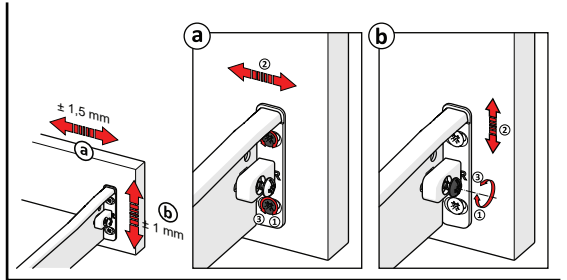

SamBox 54

SamBox 86 - 118 - 150