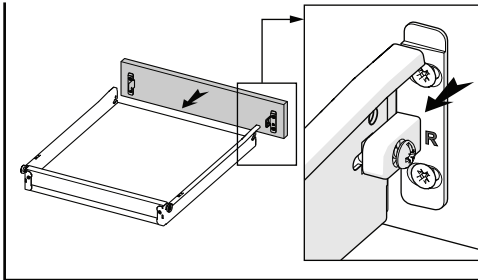

SamBox 54

SamBox 86 - 118 - 150