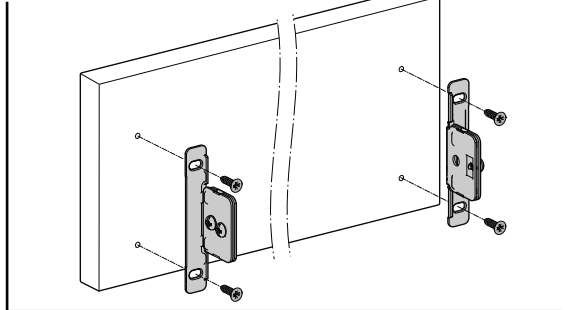

SamBox 86 - 118 - 150