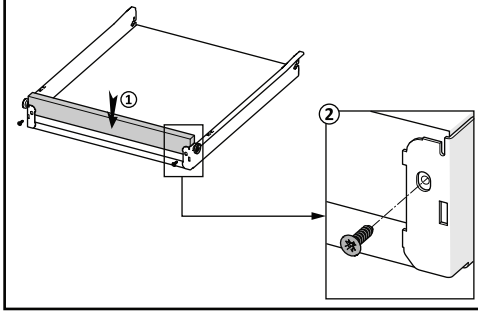

SamBox 54

SamBox 86 - 118 - 150