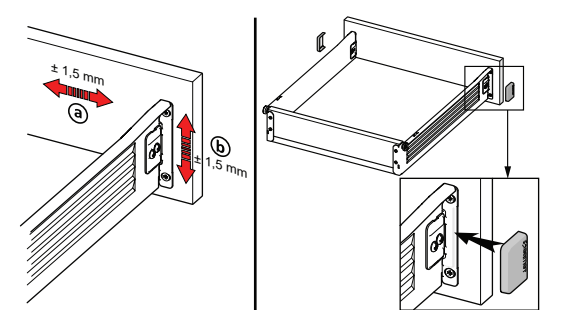

SamBox 86 - 118 - 150