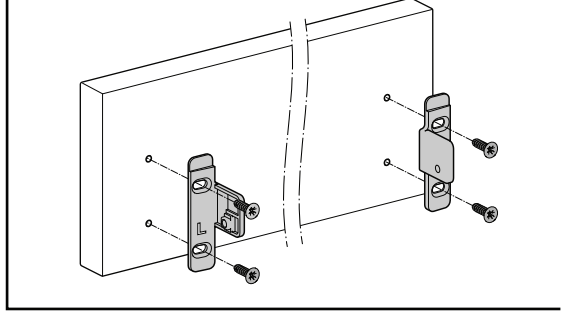

SamBox 54

SamBox 86 - 118 - 150