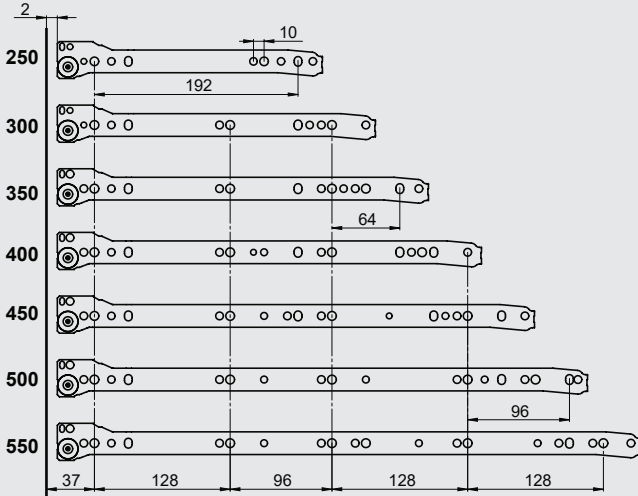

Screw Location for the Slides

SamBox H54		
C O D E	D E F I N I T I O N	P A C K A G I N G
112*04#	SamBox Drawer Set 400 mm	10 Set/Crt
112*05#	SamBox Drawer Set 450 mm	10 Set/Crt
112*06#	SamBox Drawer Set 500 mm	10 Set/Crt
112*07#	SamBox Drawer Set 550 mm	10 Set/Crt

SamBox H86		
C O D E	D E F I N I T I O N	P A C K A G I N G
112*11#	SamBox Drawer Set 250 mm	10 Set/Crt.
112*12#	SamBox Drawer Set 300 mm	10 Set/Crt.
112*13#	SamBox Drawer Set 350 mm	10 Set/Crt.
112*14#	SamBox Drawer Set 400 mm	10 Set/Crt.
112*15#	SamBox Drawer Set 450 mm	10 Set/Crt.
112*16#	SamBox Drawer Set 500 mm	10 Set/Crt.
112*17#	SamBox Drawer Set 550 mm	10 Set/Crt.

SamBox H118		
C O D E	D E F I N I T I O N	P A C K A G I N G
112*22#	SamBox Drawer Set 300 mm	5 Set/Crt.
112*23#	SamBox Drawer Set 350 mm	5 Set/Crt.
112*24#	SamBox Drawer Set 400 mm	5 Set/Crt.
112*25#	SamBox Drawer Set 450 mm	5 Set/Crt.
112*26#	SamBox Drawer Set 500 mm	5 Set/Crt.
112*27#	SamBox Drawer Set 550 mm	5 Set/Crt.

SamBox H150		
C O D E	D E F I N I T I O N	P A C K A G I N G
112*32#	SamBox Drawer Set 300 mm	5 Set/Crt.
112*33#	SamBox Drawer Set 350 mm	5 Set/Crt.
112*34#	SamBox Drawer Set 400 mm	5 Set/Crt.
112*35#	SamBox Drawer Set 450 mm	5 Set/Crt.
112*36#	SamBox Drawer Set 500 mm	5 Set/Crt.
112*37#	SamBox Drawer Set 550 mm	5 Set/Crt.

Connecting Fitting For H54				
M A T E R I A L	Q U A N T I T Y	M O D E L	C O L O R	P A C K A G I N G
Z i n c	1121801	Countersunk	N i c k e l	10 Set/Crt
Z i n c	1121802	Ø8 mm	N i c k e l	10 Set/Crt
Z i n c	1121803	Ø10 mm	N i c k e l	10 Set/Crt

Connecting Fitting For H86 & H118 & H150				
M A T E R I A L	Q U A N T I T Y	M O D E L	C O L O R	P A C K A G I N G
S t e e l	1121819	Countersunk	N i c k e l	200 Pcs/Box
S t e e l	1121812	Ø8 mm	N i c k e l	200 Pcs/Box
S t e e l	1121813	Ø10 mm	N i c k e l	200 Pcs/Box

Decorative Cover For H86 & H118 & H150			
M A T E R I A L	Q U A N T I T Y	C O L O R	P A C K A G I N G
P l a s t i c	1121821	W h i t e	200 Pcs/Box
P l a s t i c	1121822	B e i g e	200 Pcs/Box
P l a s t i c	1121823	M . G r e y	200 Pcs/Box

Soft		Close		Mechanism	
C O D E				P A C K A G I N G	
1121804				20	Pcs

*	Model	#	Color
1	Without Clamp	1	W h i t e
0	With Clamp	2	B e i g e
		3	M. Grey