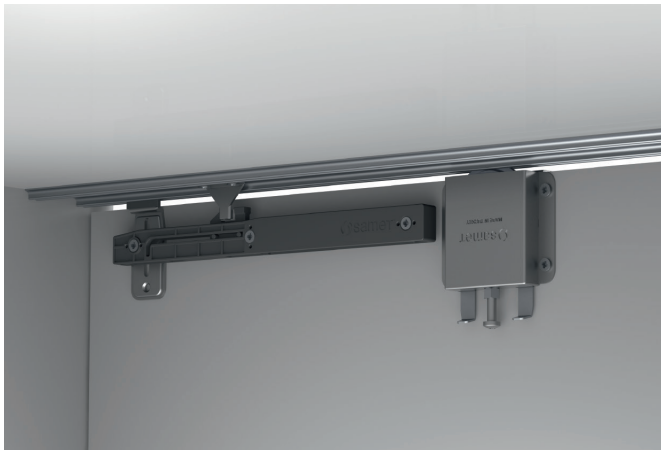

# SMT 75T

Adjustable Sliding Door System

- 75 kg carrying capacity
- Smooth and Silent Movement
- 8 mm Height Adjustability

PRODUCT CODE	DESCRIPTION	PACKAGE	BOX QUANTITY
12800975t	Smt 75t Adjustable Wheel Mechanism	Wholesale	24 Sets
128018471250	Smt 75t Single Female Door Track 2.5 Mt L Aluminum	Wholesale	48 Pcs
1280184821250	Smt 75t Double Female Door Track 2.5 Mt L Aluminum	Wholesale	12 Pcs
1280109	Smt 75t Soft Close Mechanism	Wholesale	48 Sets