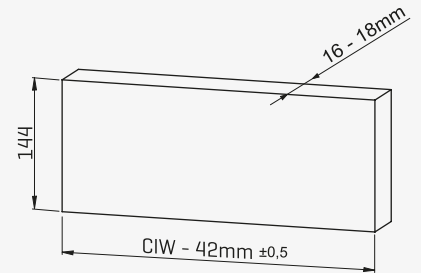

Cabinet Dimensions

Cabinet Internal Width	CIW
Cabinet Internal Depth	CID
Drawer Depth	DD
Drawer Internal Width	DIW
Nominal Length	NL

Recommended Screw and Templates

Smart Drilling Jig

Smart Drilling Jig with Ruler

Front Panel

Front Gallery Railing

Wooden Drawer Floor

Wooden Backboard

Screw Location for The Slides

*Screw the slides from marked holes.

Assembly