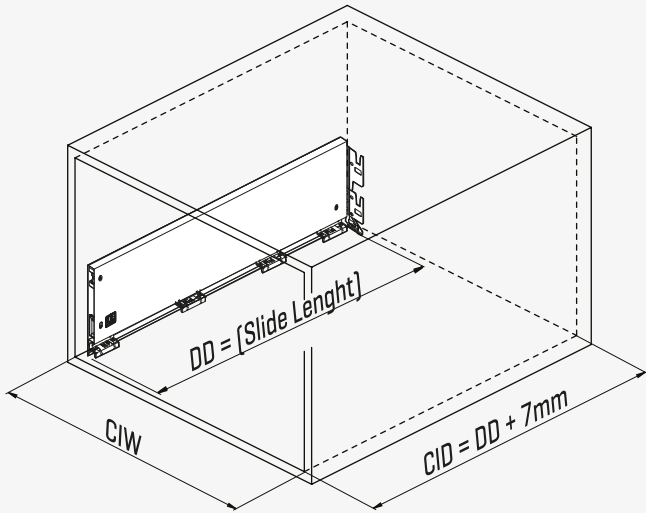

Cabinet Dimensions

Cabinet Internal Width	CIW
Cabinet Internal Depth	CID
Drawer Depth	DD
Drawer Internal Width	DIW
Nominal Length	NL

Recommended Screw and Templates

Smart Drilling Jig

Smart Drilling Jig with Ruler

Front Panel

Front Gallery Railing

Wooden Drawer Floor

Wooden Backboard

Screw Location for The Slides

*Screw the slides from marked holes.

Assembly