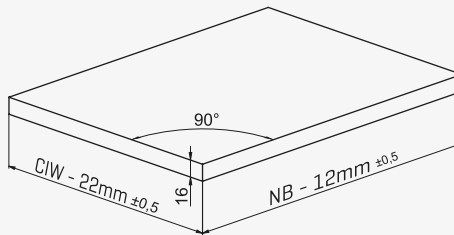

Cabinet Dimensions

Cabinet Internal Width	CIW
Cabinet Internal Depth	CID
Drawer Depth	DD
Drawer Internal Width	DIW
Nominal Length	NL

Recommended Screw and Templates

Front Panel

Front Gallery Railing

Wooden Drawer Floor

Wooden Backboard

Screw Location for The Slides

*Screw the slides from marked holes.