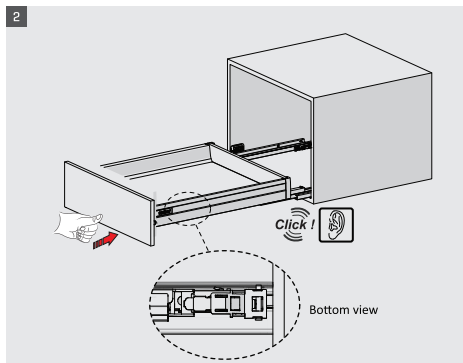

Due to the synchronization system used in SmartBox drawers, the drawers will move smoothly and insilence.

Safe Locking Mechanism and Adjustment Options

A locking mechanism in a drawer is required to improve safety of drawer systems. With the help of this new generation locking mechanism in SmartBox, along with the aesthetical look and easy utilization design can now be created with high level of safety.

SmartBox upgraded adjustment mechanism, with high tolerance level, was designed in consideration of both, user's and producer's convenience. It offers easy and accurate installation during specially designed furniture production.

- ▶ Improved soft closing system guarantees smooth running
- ▶ Dynamic load capacity: 40 and 65 kg
- ▶ ± 2 mm vertical and $\pm 1,5$ mm horizontal adjustment.
- ▶ Finish: White, Grey
- ▶ Wooden backboard thickness options: 16 mm and 18 mm
- ▶ Drawer Length for 40 kg: 270/300/350/400/450/500/550/600/650 mm
- ▶ Drawer Length for 65 kg: 450/500/550/600/650 mm
- ▶ Smart-Click: Tool free assembly and removal of front panel.
- ▶ Smart-Fit: Simple and tool free assembly, as well as removal of drawer.
- ▶ The improved stability guarantees a long product durability.