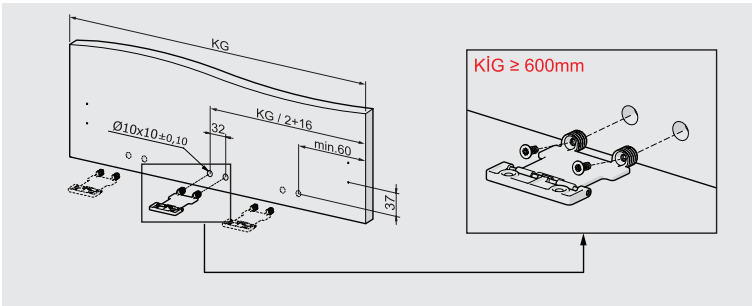

- ▶ Improved soft closing system guarantees smooth running
- ▶ Dynamic load capacity: 40 and 65 kg
- ▶ ± 2 mm vertical and $\pm 1,5$ mm horizontal adjustment.
- ▶ Finish: White, Grey
- ▶ Wooden backboard thickness options: 16 mm and 18 mm
- ▶ Drawer Length for 40 kg: 270/300/350/400/450/500/550/600/650 mm
- ▶ Drawer Length for 65 kg: 450/500/550/600/650 mm
- ▶ Smart-Click: Tool free assembly and removal of front panel.
- ▶ Smart-Fit: Simple and tool free assembly, as well as removal of drawer.
- ▶ The improved stability guarantees a long product durability.

MAIN PACKAGE COMPONENTS

CABINET DIMENSIONS

WOODEN BACKBOARD APPLICATION

METAL BACKBOARD APPLICATION

DRAWER FRONT STABILIZER

SCREW LOCATION FOR THE SLIDES

samet

www.sametglobal.com