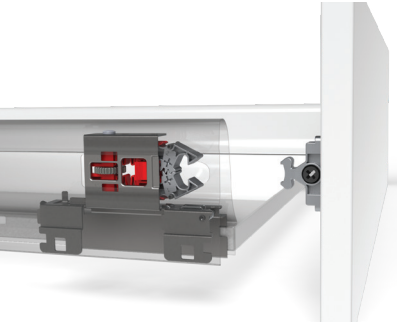

SMARTBOX

Drawer Systems

samet

Smooth and Silent Movement

The state-of-the-art technology used in SmartBox Drawer Systems adds elegance to opening and closing drawer features. Perfection of its technology ensures silent and smooth motion.

Due to the synchronization system used in SmartBox drawers, the drawers will move smoothly and insilence.

Safe Locking Mechanism and Adjustment Options

A locking mechanism in a drawer is required to improve safety of drawer systems. With the help of this new generation locking mechanism in SmartBox, along with the aesthetical look and easy utilization design can now be created with high level of safety.

SmartBox upgraded adjustment mechanism, with high tolerance level, was designed in consideration of both, user's and producer's convenience. It offers easy and accurate installation during specially designed furniture production.