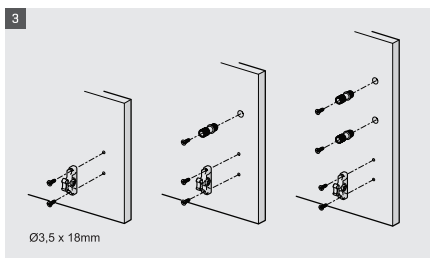

Due to the synchronization system used in SmartBox drawers, the drawers will move smoothly and insilence.

Safe Locking Mechanism and Adjustment Options

A locking mechanism in a drawer is required to improve safety of drawer systems. With the help of this new generation locking mechanism in SmartBox, along with the aesthetical look and easy utilization design can now be created with high level of safety.

SmartBox upgraded adjustment mechanism, with high tolerance level, was designed in consideration of both, user's and producer's convenience. It offers easy and accurate installation during specially designed furniture production.

- ▶ Improved soft closing system guarantees smooth running
- ▶ Dynamic load capacity: 40 and 65 kg
- ▶ ± 2 mm vertical and $\pm 1,5$ mm horizontal adjustment.
- ▶ Finish: White, Grey
- ▶ Wooden backboard thickness options: 16 mm and 18 mm
- ▶ Drawer Length for 40 kg: 270/300/350/400/450/500/550/600/650 mm
- ▶ Drawer Length for 65 kg: 450/500/550/600/650 mm
- ▶ Smart-Click: Tool free assembly and removal of front panel.
- ▶ Smart-Fit: Simple and tool free assembly, as well as removal of drawer.
- ▶ The improved stability guarantees a long product durability.