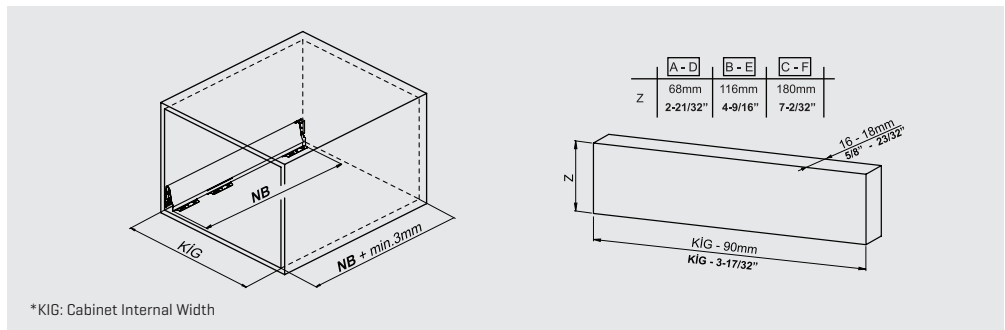

- ▶ Improved soft closing system guarantees smooth running
- ▶ Dynamic load capacity: 40 and 65 kg
- ▶ ± 2 mm vertical and $\pm 1,5$ mm horizontal adjustment.
- ▶ Finish: White, Grey
- ▶ Wooden backboard thickness options: 16 mm and 18 mm
- ▶ Drawer Length for 40 kg: 270/300/350/400/450/500/550/600/650 mm
- ▶ Drawer Length for 65 kg: 450/500/550/600/650 mm
- ▶ Smart-Click: Tool free assembly and removal of front panel.
- ▶ Smart-Fit: Simple and tool free assembly, as well as removal of drawer.
- ▶ The improved stability guarantees a long product durability.

MAIN PACKAGE COMPONENTS

CABINET DIMENSIONS

WOODEN BACKBOARD APPLICATION

METAL BACKBOARD APPLICATION

DRAWER FRONT STABILIZER

SCREW LOCATION FOR THE SLIDES

samet

www.sametglobal.com