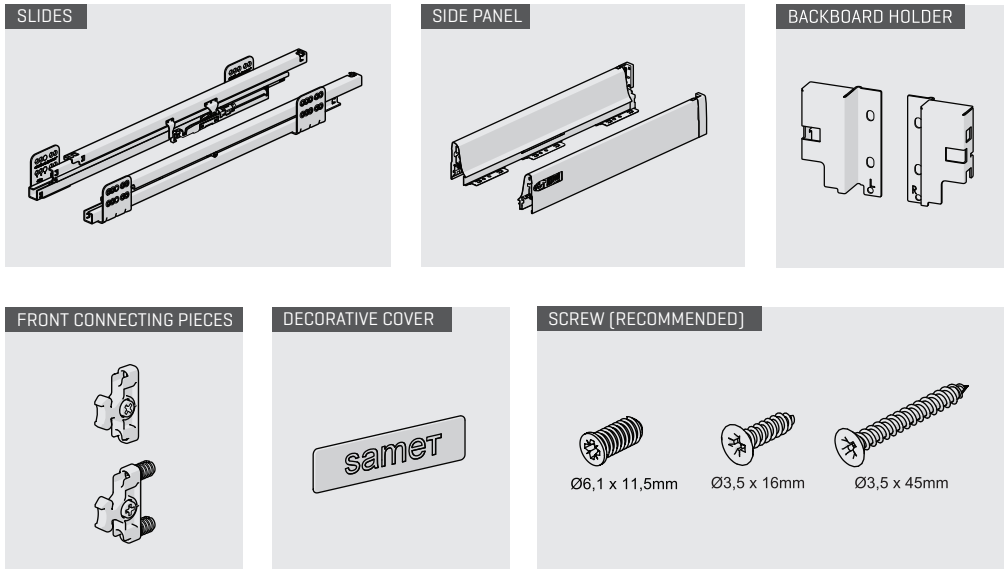

MAIN PACKAGE COMPONENTS