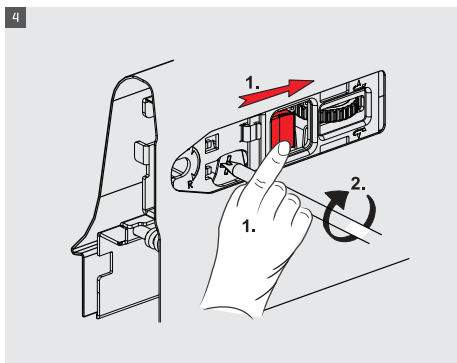

Due to the synchronization system used in SmartBox drawers, the drawers will move smoothly and insilence.

Safe Locking Mechanism and Adjustment Options

A locking mechanism in a drawer is required to improve safety of drawer systems. With the help of this new generation locking mechanism in SmartBox, along with the aesthetical look and easy utilization design can now be created with high level of safety.

SmartBox upgraded adjustment mechanism, with high tolerance level, was designed in consideration of both, user's and producer's convenience. It offers easy and accurate installation during specially designed furniture production.

- ▶ Improved soft closing system guarantees smooth running
- ▶ Dynamic load capacity: 40 and 65 kg
- ▶ ± 2 mm vertical and $\pm 1,5$ mm horizontal adjustment.
- ▶ Finish: White, Grey
- ▶ Wooden backboard thickness options: 16 mm and 18 mm
- ▶ Drawer Length for 40 kg: 270/300/350/400/450/500/550/600/650 mm
- ▶ Drawer Length for 65 kg: 450/500/550/600/650 mm
- ▶ Smart-Click: Tool free assembly and removal of front panel.
- ▶ Smart-Fit: Simple and tool free assembly, as well as removal of drawer.
- ▶ The improved stability guarantees a long product durability.