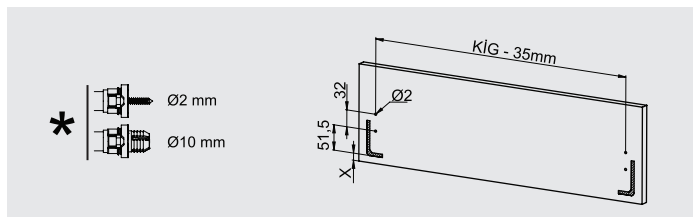

CABINET DIMENSIONS