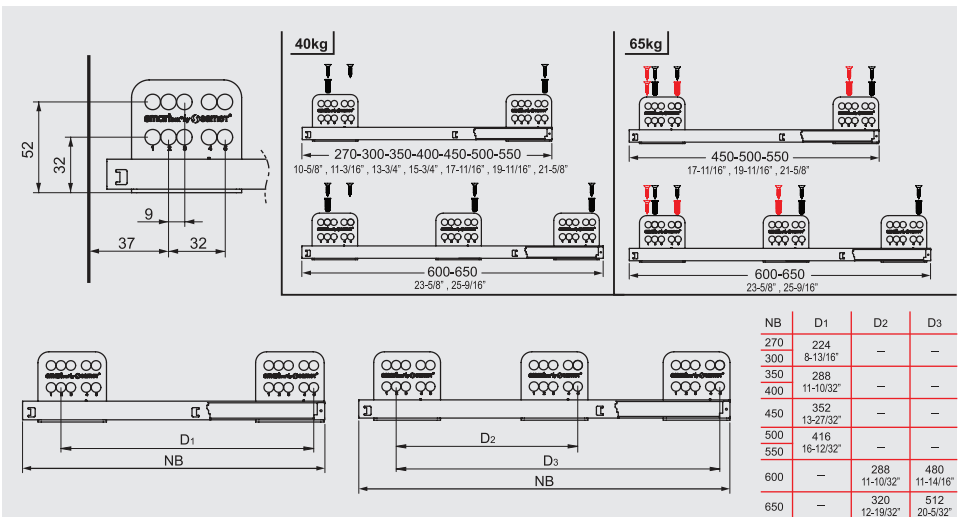

MAIN PACKAGE COMPONENTS

CABINET DIMENSIONS

WOODEN BACKBOARD APPLICATION

METAL BACKBOARD APPLICATION

DRAWER FRONT STABILIZER

SCREW LOCATION FOR THE SLIDES

samet

www.sametglobal.com