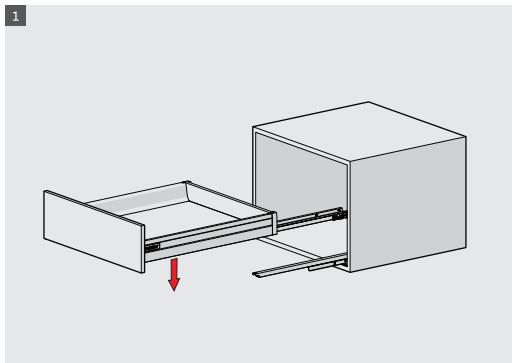

Due to the synchronization system used in SmartBox drawers, the drawers will move smoothly and insilence.

Safe Locking Mechanism and Adjustment Options

A locking mechanism in a drawer is required to improve safety of drawer systems. With the help of this new generation locking mechanism in SmartBox, along with the aesthetical look and easy utilization design can now be created with high level of safety.

SmartBox upgraded adjustment mechanism, with high tolerance level, was designed in consideration of both, user's and producer's convenience. It offers easy and accurate installation during specially designed furniture production.

- ▶ Improved soft closing system guarantees smooth running
- ▶ Dynamic load capacity: 40 and 65 kg
- ▶ ± 2 mm vertical and $\pm 1,5$ mm horizontal adjustment.
- ▶ Finish: White, Grey
- ▶ Wooden backboard thickness options: 16 mm and 18 mm
- ▶ Drawer Length for 40 kg: 270/300/350/400/450/500/550/600/650 mm
- ▶ Drawer Length for 65 kg: 450/500/550/600/650 mm
- ▶ Smart-Click: Tool free assembly and removal of front panel.
- ▶ Smart-Fit: Simple and tool free assembly, as well as removal of drawer.
- ▶ The improved stability guarantees a long product durability.