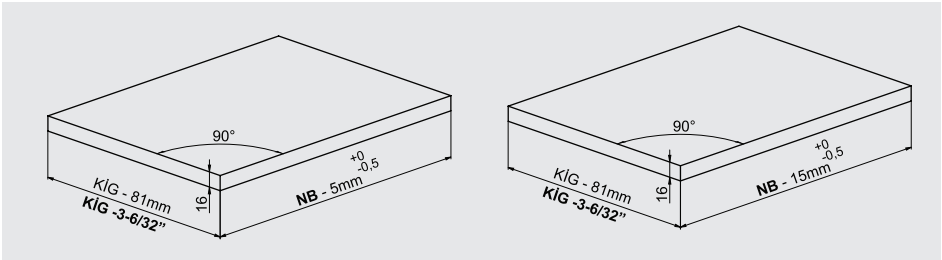

- ▶ Improved soft closing system guarantees smooth running
- ▶ Dynamic load capacity: 40 and 65 kg
- ▶ ± 2 mm vertical and $\pm 1,5$ mm horizontal adjustment.
- ▶ Finish: White, Grey
- ▶ Wooden backboard thickness options: 16 mm and 18 mm
- ▶ Drawer Length for 40 kg: 270/300/350/400/450/500/550/600/650 mm
- ▶ Drawer Length for 65 kg: 450/500/550/600/650 mm
- ▶ Smart-Click: Tool free assembly and removal of front panel.
- ▶ Smart-Fit: Simple and tool free assembly, as well as removal of drawer.
- ▶ The improved stability guarantees a long product durability.

MAIN PACKAGE COMPONENTS

CABINET DIMENSIONS

WOODEN BACKBOARD APPLICATION

METAL BACKBOARD APPLICATION

DRAWER FRONT STABILIZER

SCREW LOCATION FOR THE SLIDES

samet

www.sametglobal.com