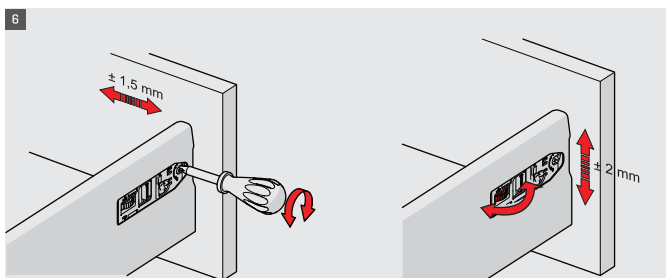

Due to the synchronization system used in SmartBox drawers, the drawers will move smoothly and insilence.

Safe Locking Mechanism and Adjustment Options

A locking mechanism in a drawer is required to improve safety of drawer systems. With the help of this new generation locking mechanism in SmartBox, along with the aesthetical look and easy utilization design can now be created with high level of safety.

SmartBox upgraded adjustment mechanism, with high tolerance level, was designed in consideration of both, user's and producer's convenience. It offers easy and accurate installation during specially designed furniture production.

- ▶ Improved soft closing system guarantees smooth running
- ▶ Dynamic load capacity: 40 and 65 kg
- ▶ ± 2 mm vertical and $\pm 1,5$ mm horizontal adjustment.
- ▶ Finish: White, Grey
- ▶ Wooden backboard thickness options: 16 mm and 18 mm
- ▶ Drawer Length for 40 kg: 270/300/350/400/450/500/550/600/650 mm
- ▶ Drawer Length for 65 kg: 450/500/550/600/650 mm
- ▶ Smart-Click: Tool free assembly and removal of front panel.
- ▶ Smart-Fit: Simple and tool free assembly, as well as removal of drawer.
- ▶ The improved stability guarantees a long product durability.