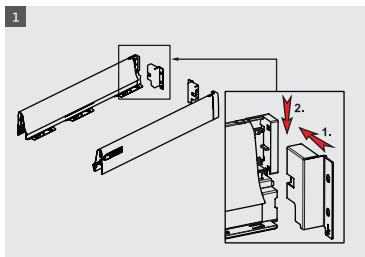

Due to the synchronization system used in SmartBox drawers, the drawers will move smoothly and insilence.

Safe Locking Mechanism and Adjustment Options

A locking mechanism in a drawer is required to improve safety of drawer systems. With the help of this new generation locking mechanism in SmartBox, along with the aesthetical look and easy utilization design can now be created with high level of safety.

SmartBox upgraded adjustment mechanism, with high tolerance level, was designed in consideration of both, user's and producer's convenience. It offers easy and accurate installation during specially designed furniture production.

- ▶ Improved soft closing system guarantees smooth running
- ▶ Dynamic load capacity: 40 and 65 kg
- ▶ ± 2 mm vertical and $\pm 1,5$ mm horizontal adjustment.
- ▶ Finish: White, Grey
- ▶ Wooden backboard thickness options: 16 mm and 18 mm
- ▶ Drawer Length for 40 kg: 270/300/350/400/450/500/550/600/650 mm
- ▶ Drawer Length for 65 kg: 450/500/550/600/650 mm
- ▶ Smart-Click: Tool free assembly and removal of front panel.
- ▶ Smart-Fit: Simple and tool free assembly, as well as removal of drawer.
- ▶ The improved stability guarantees a long product durability.