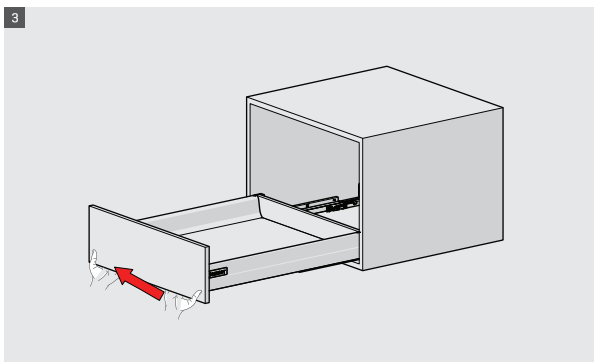

Due to the synchronization system used in SmartBox drawers, the drawers will move smoothly and insilence.

Safe Locking Mechanism and Adjustment Options

A locking mechanism in a drawer is required to improve safety of drawer systems. With the help of this new generation locking mechanism in SmartBox, along with the aesthetical look and easy utilization design can now be created with high level of safety.

SmartBox upgraded adjustment mechanism, with high tolerance level, was designed in consideration of both, user's and producer's convenience. It offers easy and accurate installation during specially designed furniture production.

- ▶ Improved soft closing system guarantees smooth running
- ▶ Dynamic load capacity: 40 and 65 kg
- ▶ ± 2 mm vertical and $\pm 1,5$ mm horizontal adjustment.
- ▶ Finish: White, Grey
- ▶ Wooden backboard thickness options: 16 mm and 18 mm
- ▶ Drawer Length for 40 kg: 270/300/350/400/450/500/550/600/650 mm
- ▶ Drawer Length for 65 kg: 450/500/550/600/650 mm
- ▶ Smart-Click: Tool free assembly and removal of front panel.
- ▶ Smart-Fit: Simple and tool free assembly, as well as removal of drawer.
- ▶ The improved stability guarantees a long product durability.