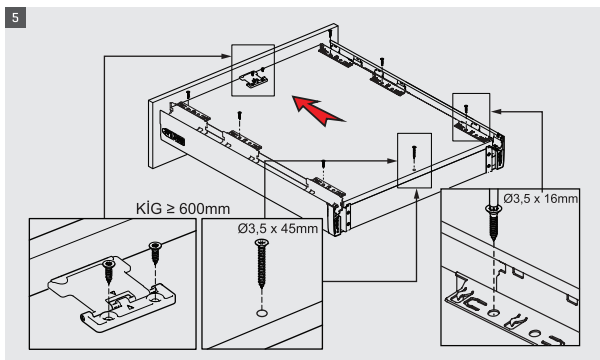

Due to the synchronization system used in SmartBox drawers, the drawers will move smoothly and insilence.

Safe Locking Mechanism and Adjustment Options

A locking mechanism in a drawer is required to improve safety of drawer systems. With the help of this new generation locking mechanism in SmartBox, along with the aesthetical look and easy utilization design can now be created with high level of safety.

SmartBox upgraded adjustment mechanism, with high tolerance level, was designed in consideration of both, user's and producer's convenience. It offers easy and accurate installation during specially designed furniture production.

- ▶ Improved soft closing system guarantees smooth running
- ▶ Dynamic load capacity: 40 and 65 kg
- ▶ ± 2 mm vertical and $\pm 1,5$ mm horizontal adjustment.
- ▶ Finish: White, Grey
- ▶ Wooden backboard thickness options: 16 mm and 18 mm
- ▶ Drawer Length for 40 kg: 270/300/350/400/450/500/550/600/650 mm
- ▶ Drawer Length for 65 kg: 450/500/550/600/650 mm
- ▶ Smart-Click: Tool free assembly and removal of front panel.
- ▶ Smart-Fit: Simple and tool free assembly, as well as removal of drawer.
- ▶ The improved stability guarantees a long product durability.