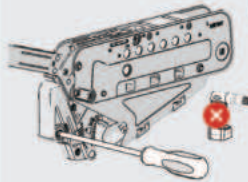

⚠ Please pay attention to the arrow sign for placing the damper safety pin.