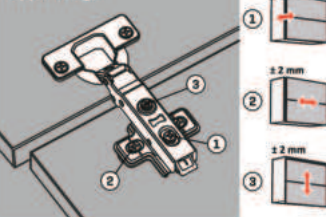

Upper Hinge