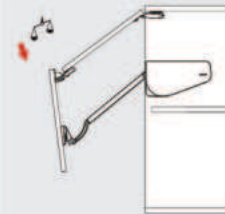

Soft Closing (Damper) Adjustment