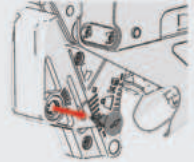

① Take out the damper safety pin.

③ Place the damper safety pin.