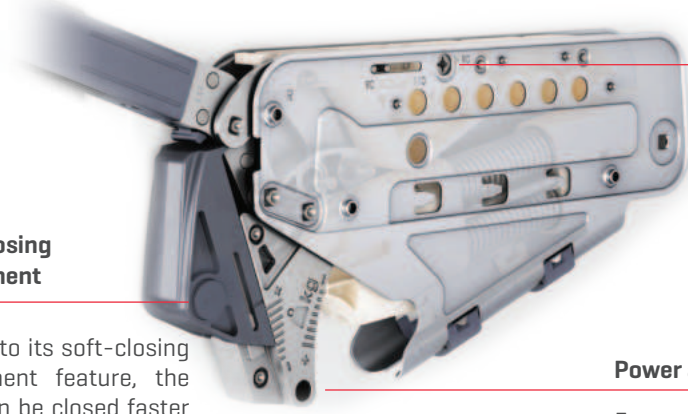

Finger pinch protection...

ensures quality safety with the interim hinge design to avoid finger pinches.

Perfect Adjustment

Soft-closing adjustment

Thanks to its soft-closing adjustment feature, the door can be closed faster or slower.

Opening angle

Multi-Mech provides two different opening angles... 90 and 110 degree opening...

Power adjustment

Ensures the best loading power for different door weights...

Opening Angle Adjustment

Please make sure to place the pins on the preferred opening angle.
 For 90 degree opening, please lower the doors below 90 degree angle and then turn the screw towards 90 degree direction. For 110 degree opening, please turn the screw towards 110 degree direction.