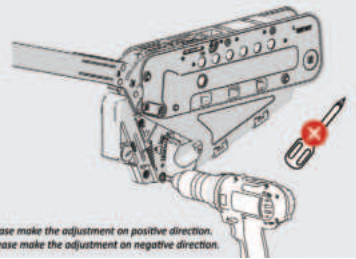

Opening Angle Adjustment

⚠ Important Note: Please make the opening angle adjustment with a manual screwdriver with a #2 Pozidrive tip.

Soft Closing (Damper) Adjustment

① Take out the damper safety pin.

③ Place the damper safety pin.

⚠ Please pay attention to the arrow sign for placing the damper safety pin.

Power adjustment for door weight

Upper Hinge

Middle Hinge

Caution

Left&right, up&down and back&forward adjustment can be done as shown in the image for better alignment.

Caution: Lever arm can spring up and cause injury.