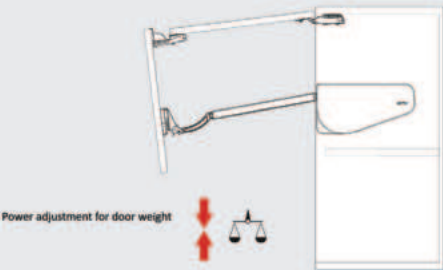

Power adjustment for door weight