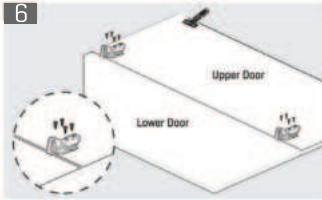

Finger pinch protection...

ensures quality safety with the interim hinge design to avoid finger pinches.

Perfect Adjustment

Soft-closing adjustment

Thanks to its soft-closing adjustment feature, the door can be closed faster or slower.

Opening angle

Multi-Mech provides two different opening angles... 90 and 110 degree opening...

Power adjustment

Ensures the best loading power for different door weights...

Opening Angle Adjustment

Please make sure to place the pins on the preferred opening angle.
 For 90 degree opening, please lower the doors below 90 degree angle and then turn the screw towards 90 degree direction. For 110 degree opening, please turn the screw towards 110 degree direction.