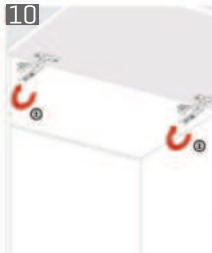

Finger pinch protection...

ensures quality safety with the interim hinge design to avoid finger pinches.

Perfect Adjustment

Soft-closing adjustment

Thanks to its soft-closing adjustment feature, the door can be closed faster or slower.

Opening angle

Multi-Mech provides two different opening angles... 90 and 110 degree opening...

Power adjustment

Ensures the best loading power for different door weights...

Opening Angle Adjustment

Please make sure to place the pins on the preferred opening angle.
 For 90 degree opening, please lower the doors below 90 degree angle and then turn the screw towards 90 degree direction. For 110 degree opening, please turn the screw towards 110 degree direction.