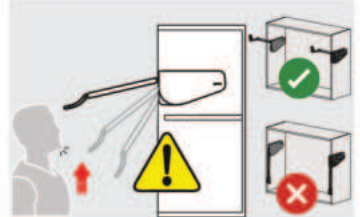

Caution

Left&right, up&down and back&forward adjustment can be done as shown in the image for better alignment.

Caution: Lever arm can spring up and cause injury.