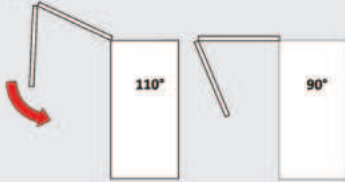

Opening Angle Adjustment

⚠ Important Note: Please make the opening angle adjustment with a manual screwdriver with a #2 Pozidrive tip.