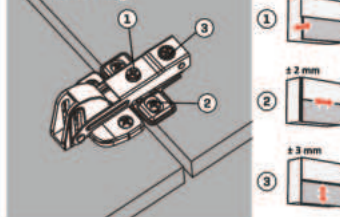

Middle Hinge