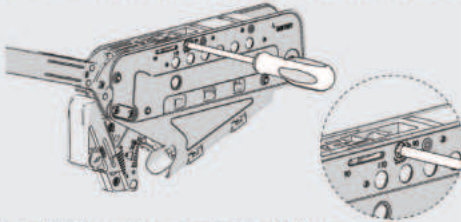

Opening Angle Adjustment

⚠ Important Note: Please make the opening angle adjustment with a manual screwdriver with a #2 Pozidrive tip.