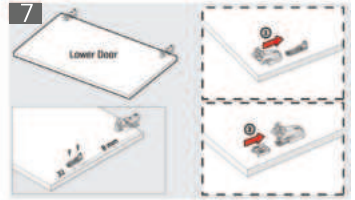

Finger pinch protection...

ensures quality safety with the interim hinge design to avoid finger pinches.

Perfect Adjustment

Soft-closing adjustment

Thanks to its soft-closing adjustment feature, the door can be closed faster or slower.

Opening angle

Multi-Mech provides two different opening angles... 90 and 110 degree opening...

Power adjustment

Ensures the best loading power for different door weights...

Opening Angle Adjustment

Please make sure to place the pins on the preferred opening angle.
 For 90 degree opening, please lower the doors below 90 degree angle and then turn the screw towards 90 degree direction. For 110 degree opening, please turn the screw towards 110 degree direction.