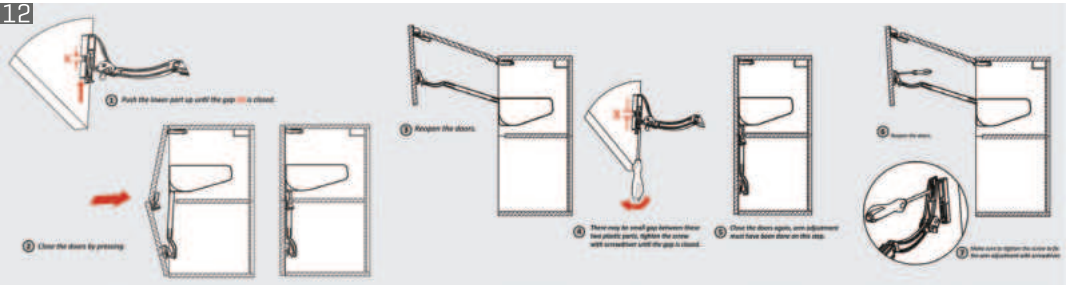

Finger pinch protection...

ensures quality safety with the interim hinge design to avoid finger pinches.

Perfect Adjustment

Soft-closing adjustment

Thanks to its soft-closing adjustment feature, the door can be closed faster or slower.

Opening angle

Multi-Mech provides two different opening angles... 90 and 110 degree opening...

Power adjustment

Ensures the best loading power for different door weights...

Opening Angle Adjustment

Please make sure to place the pins on the preferred opening angle.
 For 90 degree opening, please lower the doors below 90 degree angle and then turn the screw towards 90 degree direction. For 110 degree opening, please turn the screw towards 110 degree direction.