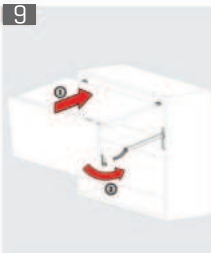

Finger pinch protection...

ensures quality safety with the interim hinge design to avoid finger pinches.

Perfect Adjustment

Soft-closing adjustment

Thanks to its soft-closing adjustment feature, the door can be closed faster or slower.

Opening angle

Multi-Mech provides two different opening angles... 90 and 110 degree opening...

Power adjustment

Ensures the best loading power for different door weights...

Opening Angle Adjustment

Please make sure to place the pins on the preferred opening angle.
 For 90 degree opening, please lower the doors below 90 degree angle and then turn the screw towards 90 degree direction. For 110 degree opening, please turn the screw towards 110 degree direction.