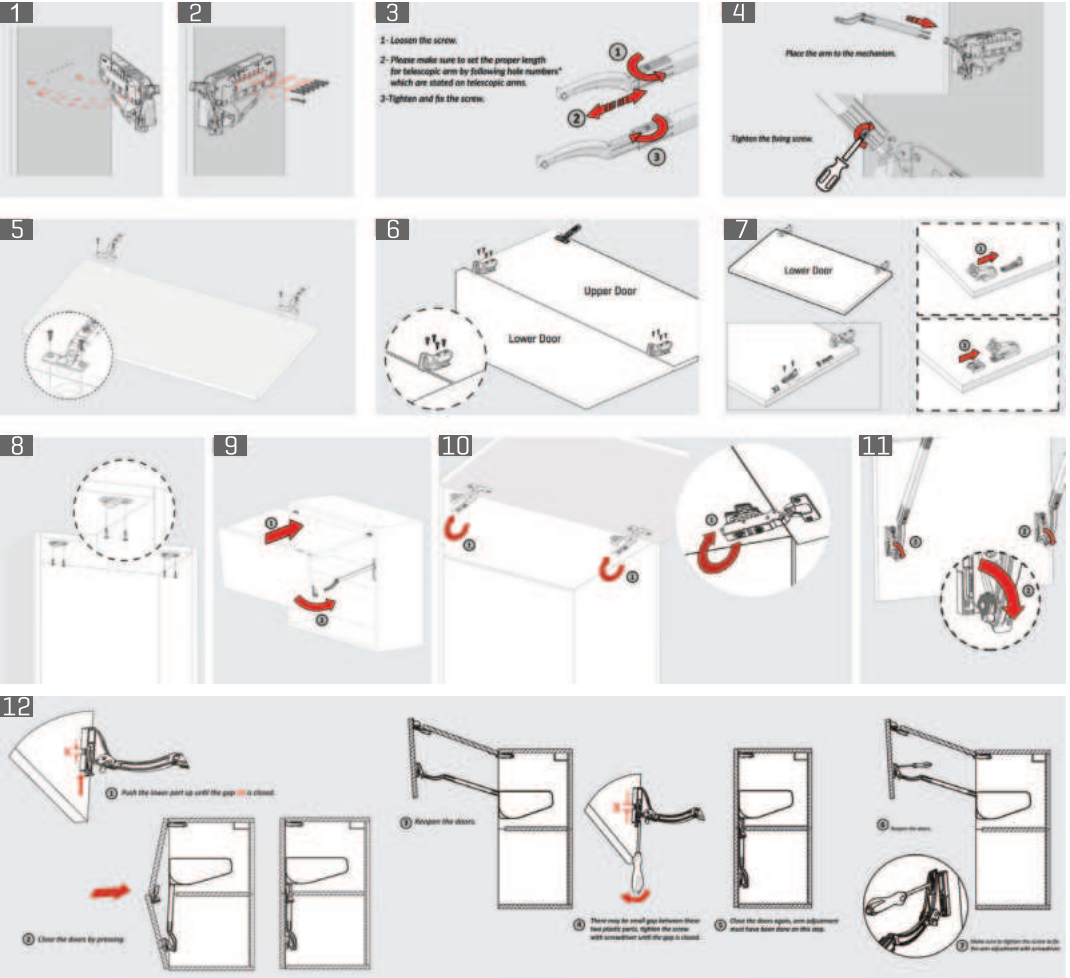

Finger pinch protection...

ensures quality safety with the interim hinge design to avoid finger pinches.

Perfect Adjustment

Soft-closing adjustment

Thanks to its soft-closing adjustment feature, the door can be closed faster or slower.

Opening angle

Multi-Mech provides two different opening angles... 90 and 110 degree opening...

Power adjustment

Ensures the best loading power for different door weights...

Opening Angle Adjustment

Please make sure to place the pins on the preferred opening angle.
 For 90 degree opening, please lower the doors below 90 degree angle and then turn the screw towards 90 degree direction. For 110 degree opening, please turn the screw towards 110 degree direction.

⚠ Important Note: Please make the opening angle adjustment with a manual screwdriver with a #2 Pozidrive tip.

Soft Closing (Damper) Adjustment

① Take out the damper safety pin.

③ Place the damper safety pin.