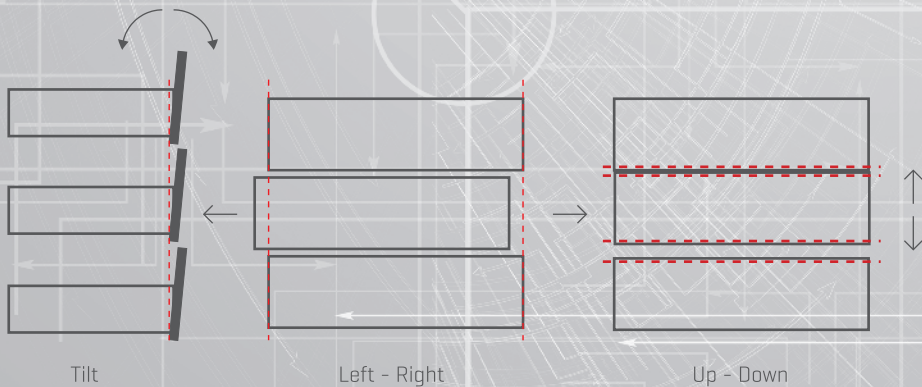

3D ADJUSTMENT

FlowBox's three-dimensional-adjustment mechanism with its high tolerance level was designed with consideration to both-users' and manufacturers' convenience.