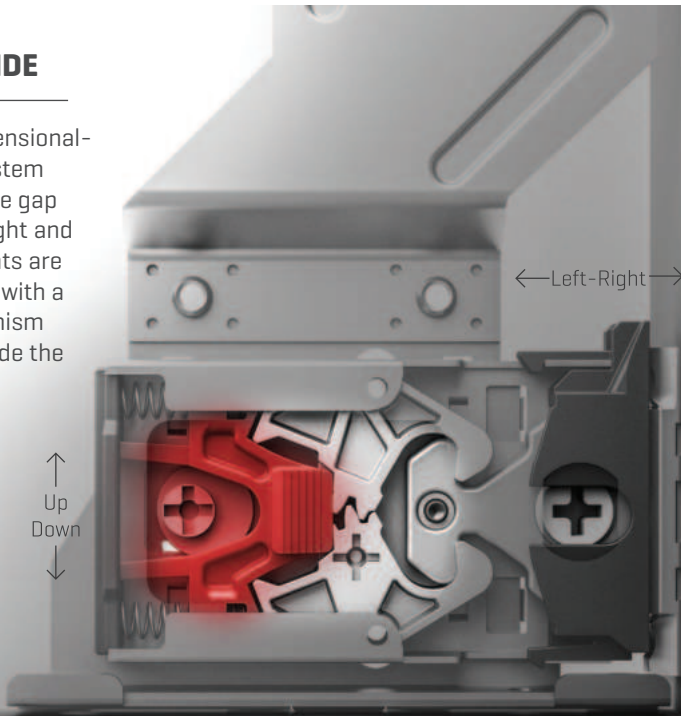

HEIGHT & SIDE

The three-dimensional-adjustment system provides precise gap alignment. Height and side adjustments are quick and easy with a special mechanism assembled inside the drawer.

↑
Up
Down
↓

← Left-Right →