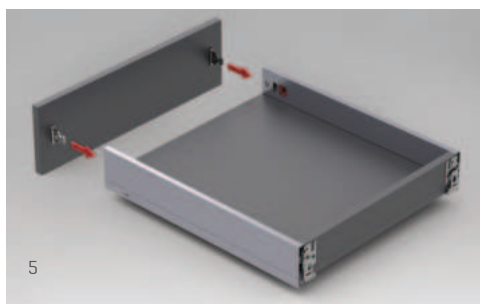

FLOWBOX

ASSEMBLY INSTRUCTIONS