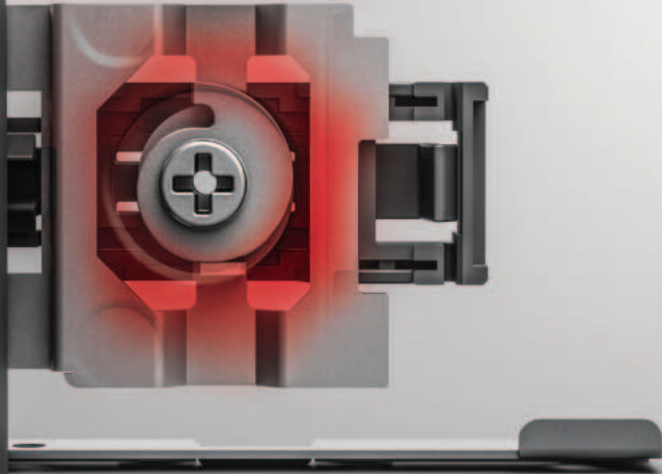

A close-up, low-angle shot of a mechanical assembly, likely a sliding door or window mechanism. The image is dominated by metallic and plastic components in shades of grey, silver, and red. A prominent red arrow is overlaid on the left side, pointing downwards and to the right, indicating the direction of movement. The background is blurred, suggesting motion. The overall aesthetic is clean and industrial.

# 3D ADJUSTMENT

**FlowBox's** three-dimensional-adjustment mechanism with its high tolerance level was designed with consideration to both-users' and manufacturers' convenience.

## TILT

---

The distinguished tilt adjustment mechanism of **FlowBox** ensures that the drawers are perfectly and easily adjusted on the front panel.

→ Tilt ←

## HEIGHT & SIDE

---

The three-dimensional-adjustment system provides precise gap alignment. Height and side adjustments are quick and easy with a special mechanism assembled inside the drawer.

↑  
Up  
Down  
↓