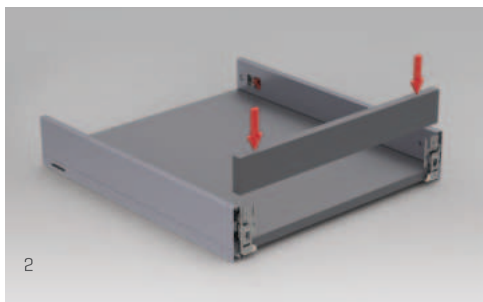

FLOWBOX

ASSEMBLY INSTRUCTIONS