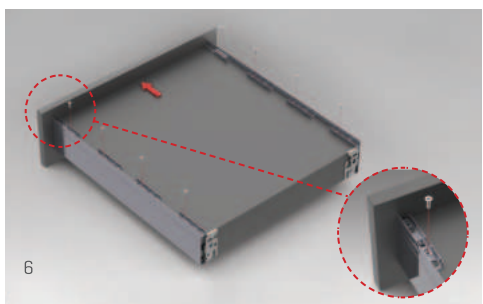

FLOWBOX

ASSEMBLY INSTRUCTIONS