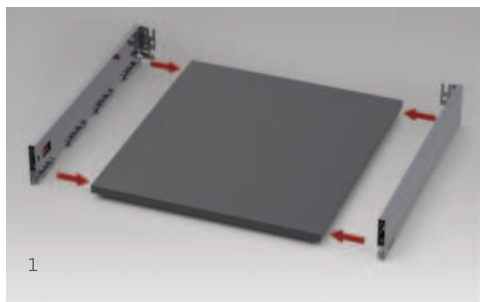

FLOWBOX

ASSEMBLY INSTRUCTIONS