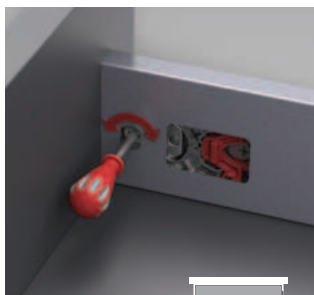

FLOWBOX

ADJUSTMENT

$\pm 1,5$ mm