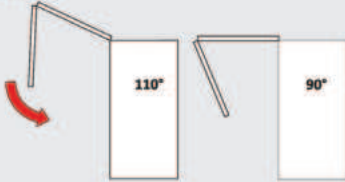

Opening Angle Adjustment

! Important Note: Please make the opening angle adjustment with a manual screwdriver with a #2 Pozidrive tip.