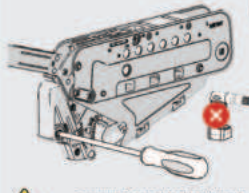

! Please pay attention to the arrow sign for placing the damper safety pin.