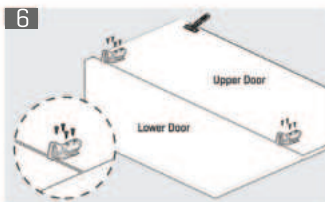

## Opening angle

Multi-Mech provides two different opening angles... 90 and 110 degree opening...

## Power adjustment

Ensures the best loading power for different door weights...