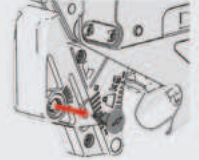

Soft Closing (Damper) Adjustment

1 Take out the damper safety pin.

3 Place the damper safety pin.