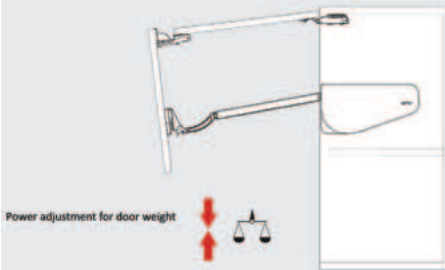

Power adjustment for door weight