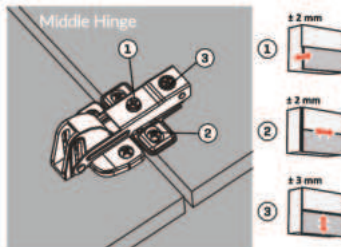

Middle Hinge