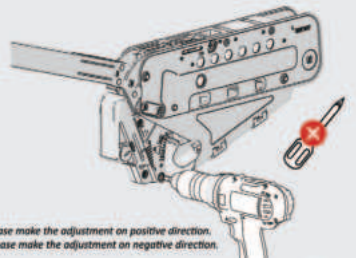

Opening Angle Adjustment

! Important Note: Please make the opening angle adjustment with a manual screwdriver with a #2 Pozidrive tip.

Soft Closing (Damper) Adjustment

1 Take out the damper safety pin.

3 Place the damper safety pin.

! Please pay attention to the arrow sign for placing the damper safety pin.

Power adjustment for door weight

Upper Hinge

Middle Hinge

Caution

Caution: Lever arm can spring up and cause injury.

Left&right, up&down and back&forward adjustment can be done as shown in the image for better alignment.