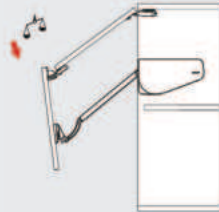

Soft Closing (Damper) Adjustment

1 Take out the damper safety pin.

3 Place the damper safety pin.