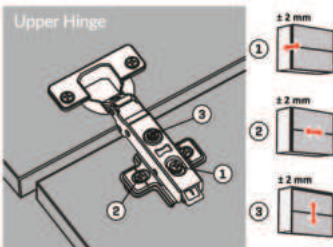

Upper Hinge