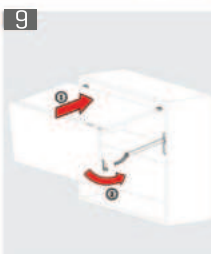

## Opening angle

Multi-Mech provides two different opening angles... 90 and 110 degree opening...

## Power adjustment

Ensures the best loading power for different door weights...