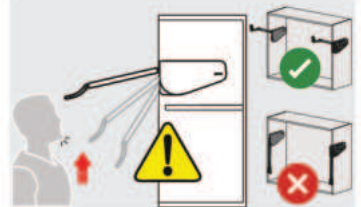

Caution

Caution: Lever arm can spring up and cause injury.

Left&right, up&down and back&forward adjustment can be done as shown in the image for better alignment.