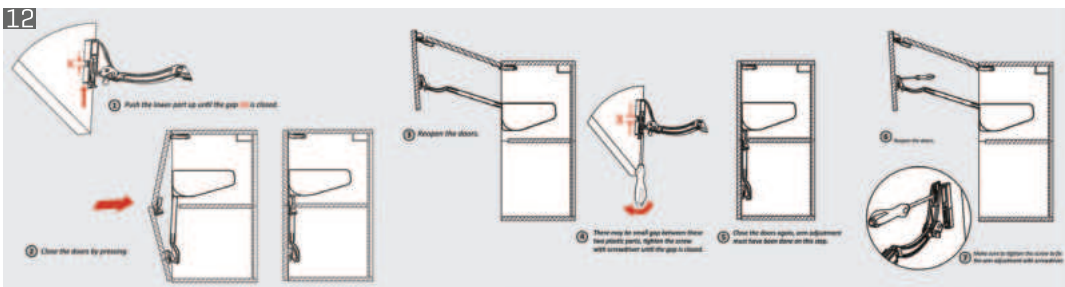

## Opening angle

Multi-Mech provides two different opening angles... 90 and 110 degree opening...

## Power adjustment

Ensures the best loading power for different door weights...