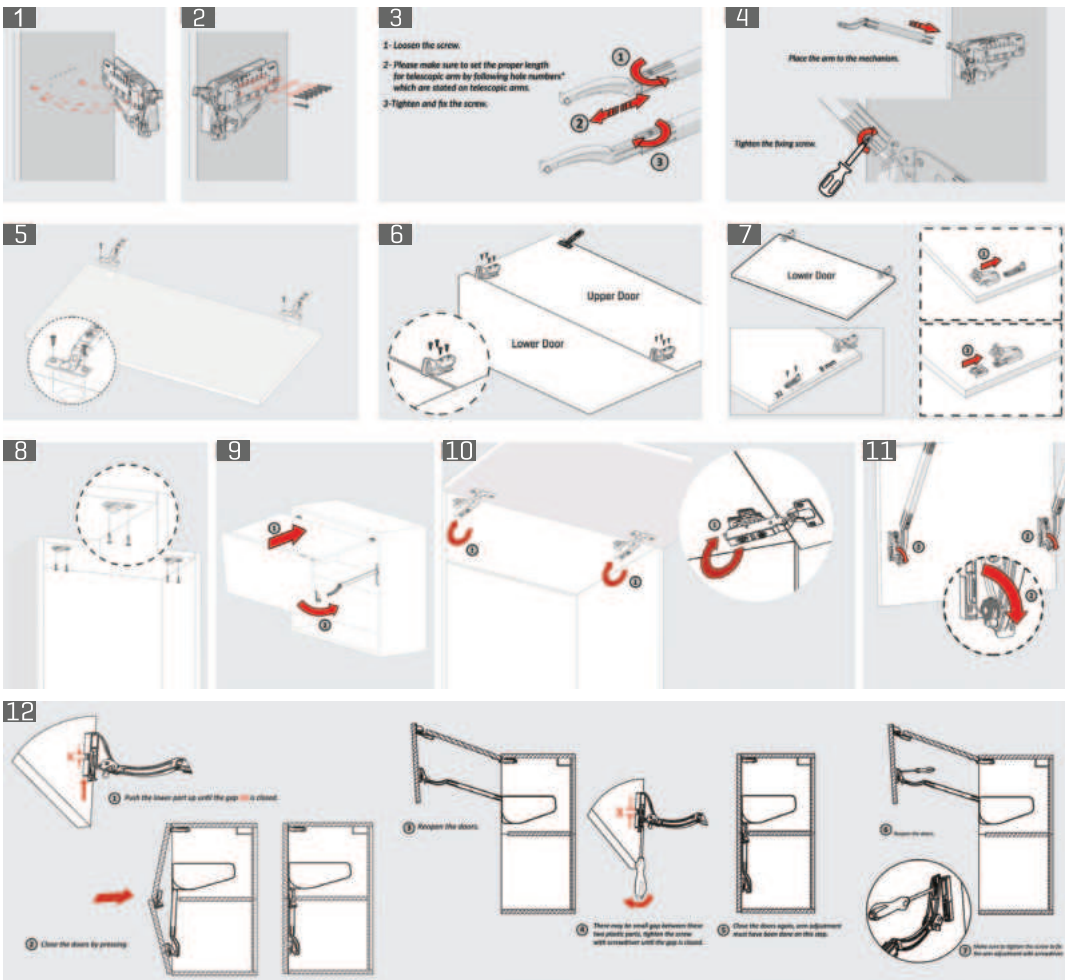

## Opening angle

Multi-Mech provides two different opening angles... 90 and 110 degree opening...

## Power adjustment

Ensures the best loading power for different door weights...