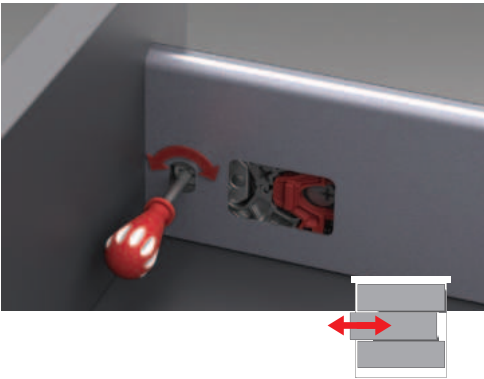

ALPHABOX

ADJUSTMENT