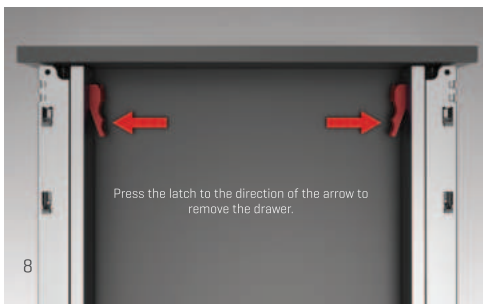

SCREW LOCATIONS FOR SLIDES