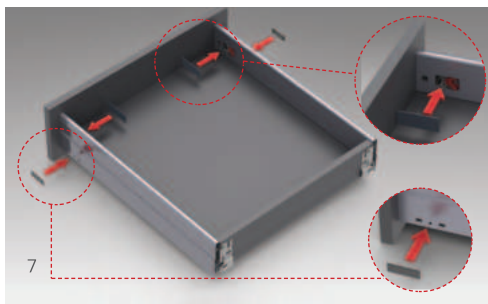

Perfect movement feature with advanced synchronisation technology.

Height & Side

The three-dimensional adjustment system provides precise gap alignment. Height and side adjustments can be done in an easy way with a special mechanism assembled inside the drawer.

Alphabox offers unique and convenient solutions in inner drawer system with its elegant design.

ALPHABOX

ASSEMBLY INSTRUCTIONS

ALPHABOX

ADJUSTMENT

SCREW LOCATIONS FOR SLIDES

samet

www.sametglobal.com