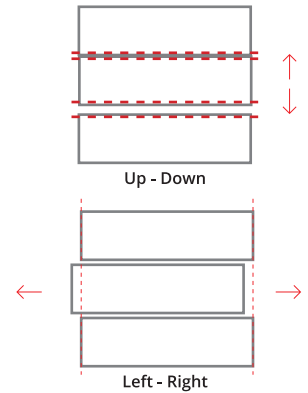

Maximum Comfort

Sleek design maximises space and comfort in drawers.

WHITE

GREY

ANTHRACITE

Colours

Design freedom with impressive colour options.

Synchronisation

Perfect movement feature with advanced synchronisation technology.

Height & Side

The three-dimensional adjustment system provides precise gap alignment. Height and side adjustments can be done in an easy way with a special mechanism assembled inside the drawer.