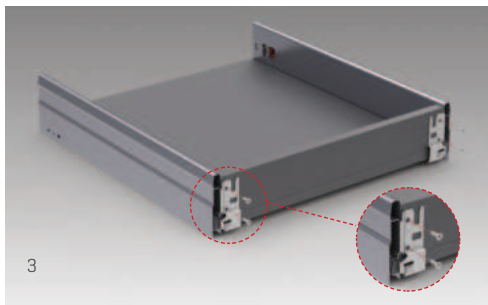

Perfect movement feature with advanced synchronisation technology.

Height & Side

The three-dimensional adjustment system provides precise gap alignment. Height and side adjustments can be done in an easy way with a special mechanism assembled inside the drawer.

Alphabox offers unique and convenient solutions in inner drawer system with its elegant design.

ALPHABOX

ASSEMBLY INSTRUCTIONS

ALPHABOX

ADJUSTMENT

SCREW LOCATIONS FOR SLIDES

samet

www.sametglobal.com