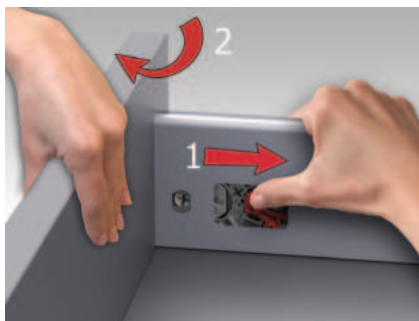

Perfect movement feature with advanced synchronisation technology.

Height & Side

The three-dimensional adjustment system provides precise gap alignment. Height and side adjustments can be done in an easy way with a special mechanism assembled inside the drawer.

Alphabox offers unique and convenient solutions in inner drawer system with its elegant design.

ALPHABOX

ASSEMBLY INSTRUCTIONS

ALPHABOX

ADJUSTMENT

SCREW LOCATIONS FOR SLIDES

samet

www.sametglobal.com