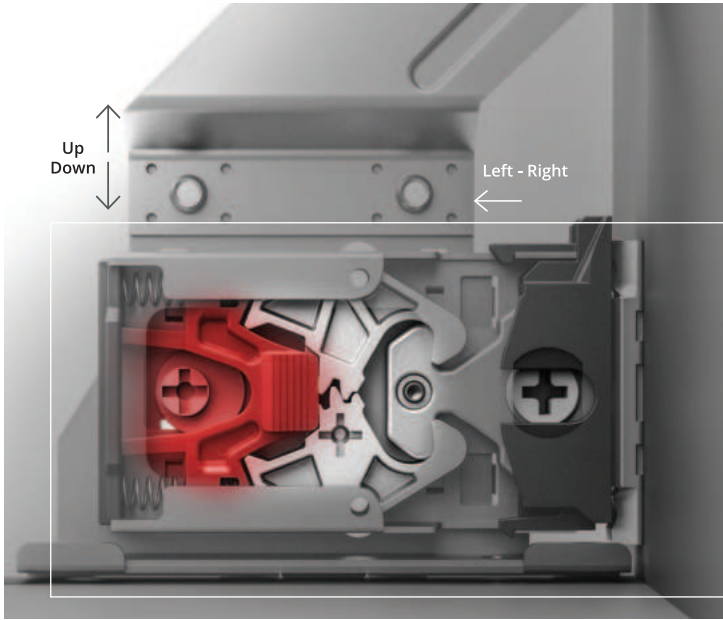

Maximum Comfort

Sleek design maximises space and comfort in drawers.

WHITE

GREY

ANTHRACITE

Colours

Design freedom with impressive colour options.

Synchronisation

Perfect movement feature with advanced synchronisation technology.

Height & Side

The three-dimensional adjustment system provides precise gap alignment. Height and side adjustments can be done in an easy way with a special mechanism assembled inside the drawer.

Advanced Technology

Thanks to Alphabox's state-of-the-art synchronisation technology and impeccable opening and closing features, drawers open with a simple touch and close in complete silence.

INVARIA Inner Drawer Systems