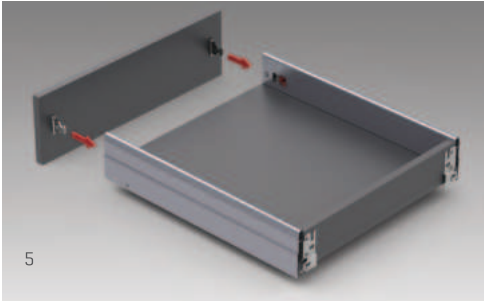

Perfect movement feature with advanced synchronisation technology.

Height & Side

The three-dimensional adjustment system provides precise gap alignment. Height and side adjustments can be done in an easy way with a special mechanism assembled inside the drawer.

Alphabox offers unique and convenient solutions in inner drawer system with its elegant design.

ALPHABOX

ASSEMBLY INSTRUCTIONS

ALPHABOX

ADJUSTMENT

SCREW LOCATIONS FOR SLIDES

samet

www.sametglobal.com