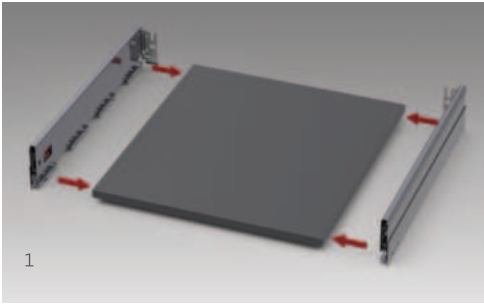

ALPHABOX

ASSEMBLY INSTRUCTIONS