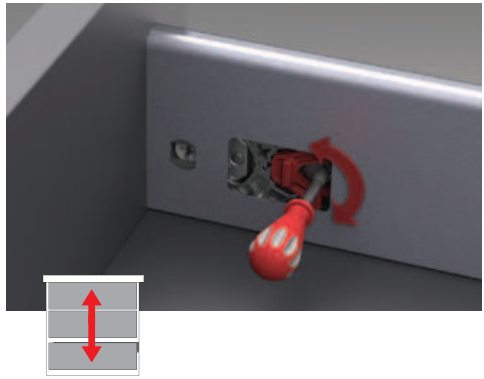

Perfect movement feature with advanced synchronisation technology.

Height & Side

The three-dimensional adjustment system provides precise gap alignment. Height and side adjustments can be done in an easy way with a special mechanism assembled inside the drawer.

Alphabox offers unique and convenient solutions in inner drawer system with its elegant design.

ALPHABOX

ASSEMBLY INSTRUCTIONS

ALPHABOX

ADJUSTMENT

SCREW LOCATIONS FOR SLIDES

samet

www.sametglobal.com