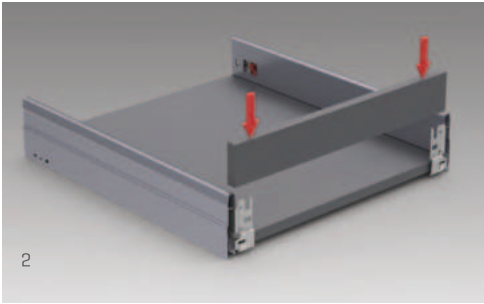

ALPHABOX

ASSEMBLY INSTRUCTIONS