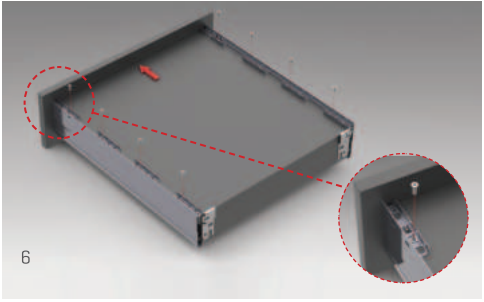

Perfect movement feature with advanced synchronisation technology.

Height & Side

The three-dimensional adjustment system provides precise gap alignment. Height and side adjustments can be done in an easy way with a special mechanism assembled inside the drawer.

Alphabox offers unique and convenient solutions in inner drawer system with its elegant design.

ALPHABOX

ASSEMBLY INSTRUCTIONS

ALPHABOX

ADJUSTMENT

SCREW LOCATIONS FOR SLIDES

samet

www.sametglobal.com