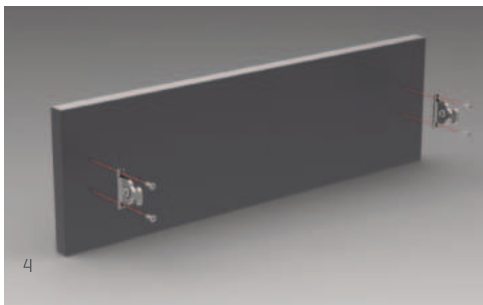

Perfect movement feature with advanced synchronisation technology.

Height & Side

The three-dimensional adjustment system provides precise gap alignment. Height and side adjustments can be done in an easy way with a special mechanism assembled inside the drawer.

Alphabox offers unique and convenient solutions in inner drawer system with its elegant design.

ALPHABOX

ASSEMBLY INSTRUCTIONS

ALPHABOX

ADJUSTMENT

SCREW LOCATIONS FOR SLIDES

samet

www.sametglobal.com