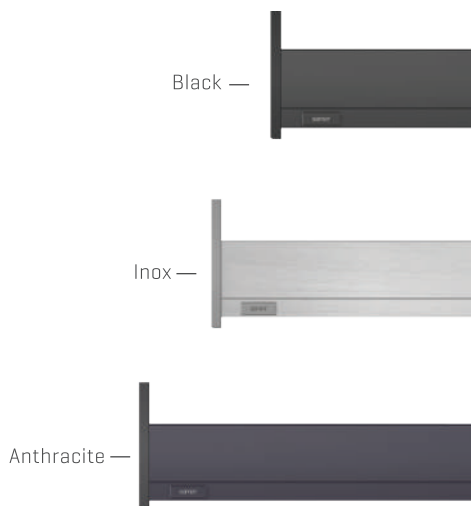

CHOOSE YOUR OWN
COLOUR

EXCLUSIVE COLOURS

FlowBox completes the new generation of furniture with its trendy colours to create a perfect total look.

SPECIAL COLOURS

The generous range of side colour options maximises the exclusivity of **FlowBox**.

→ Tilt ←

HEIGHT & SIDE

The three-dimensional-adjustment system provides precise gap alignment. Height and side adjustments are quick and easy with a special mechanism assembled inside the drawer.

↑
Up
Down
↓