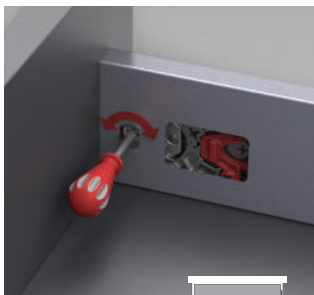

3D ADJUSTMENT

FlowBox's three-dimensional-adjustment mechanism with its high tolerance level was designed with consideration to both-users' and manufacturers' convenience.

TILT

The distinguished tilt adjustment mechanism of **FlowBox** ensures that the drawers are perfectly and easily adjusted on the front panel.

→ Tilt ←

HEIGHT & SIDE

The three-dimensional-adjustment system provides precise gap alignment. Height and side adjustments are quick and easy with a special mechanism assembled inside the drawer.

↑
Up
Down
↓

← Left-Right →

FLOWBOX

ASSEMBLY INSTRUCTIONS

FLOWBOX

ADJUSTMENT

$\pm 1,5$ mm

± 2 mm

SCREW LOCATIONS FOR SLIDES