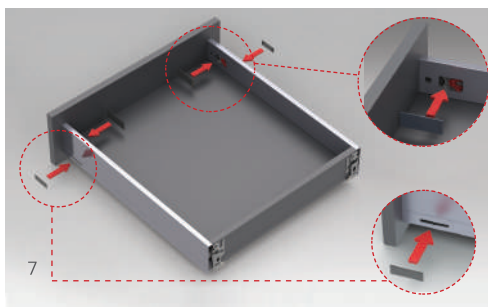

3D ADJUSTMENT

FlowBox's three-dimensional-adjustment mechanism with its high tolerance level was designed with consideration to both-users' and manufacturers' convenience.

TILT

The distinguished tilt adjustment mechanism of **FlowBox** ensures that the drawers are perfectly and easily adjusted on the front panel.

→ Tilt ←

HEIGHT & SIDE

The three-dimensional-adjustment system provides precise gap alignment. Height and side adjustments are quick and easy with a special mechanism assembled inside the drawer.

↑
Up
Down
↓

← Left-Right →

FLOWBOX

ASSEMBLY INSTRUCTIONS

FLOWBOX

ADJUSTMENT

$\pm 1,5$ mm

± 2 mm

SCREW LOCATIONS FOR SLIDES