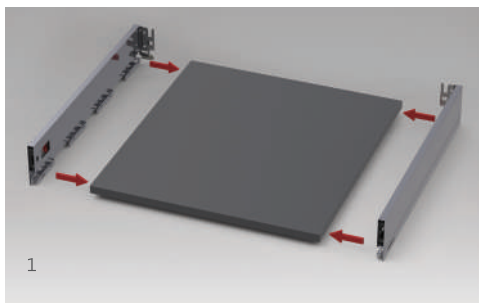

3D ADJUSTMENT

FlowBox's three-dimensional-adjustment mechanism with its high tolerance level was designed with consideration to both-users' and manufacturers' convenience.

TILT

The distinguished tilt adjustment mechanism of **FlowBox** ensures that the drawers are perfectly and easily adjusted on the front panel.

→ Tilt ←

HEIGHT & SIDE

The three-dimensional-adjustment system provides precise gap alignment. Height and side adjustments are quick and easy with a special mechanism assembled inside the drawer.

↑
Up
Down
↓

← Left-Right →

FLOWBOX

ASSEMBLY INSTRUCTIONS

FLOWBOX

ADJUSTMENT

$\pm 1,5$ mm

± 2 mm

SCREW LOCATIONS FOR SLIDES