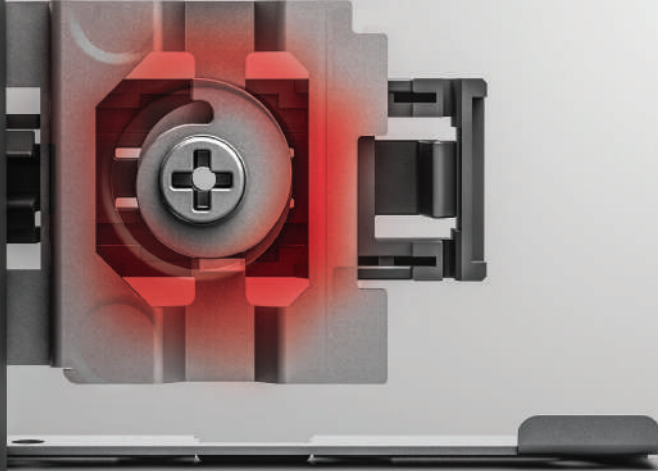

4 DIFFERENT SIDE HEIGHTS

FlowBox allow the creation of comfort and functionality.

H: 106 Side Panel
(Inner Height: 58)

H: 192 Side Panel
(Inner Height: 144)

H: 138 Side Panel
(Inner Height: 90)

H: 256 Side Panel
(Inner Height: 208)

3D ADJUSTMENT

FlowBox's three-dimensional-adjustment mechanism with its high tolerance level was designed with consideration to both-users' and manufacturers' convenience.

TILT

The distinguished tilt adjustment mechanism of **FlowBox** ensures that the drawers are perfectly and easily adjusted on the front panel.

→ Tilt ←

HEIGHT & SIDE

The three-dimensional-adjustment system provides precise gap alignment. Height and side adjustments are quick and easy with a special mechanism assembled inside the drawer.

↑
Up
Down
↓