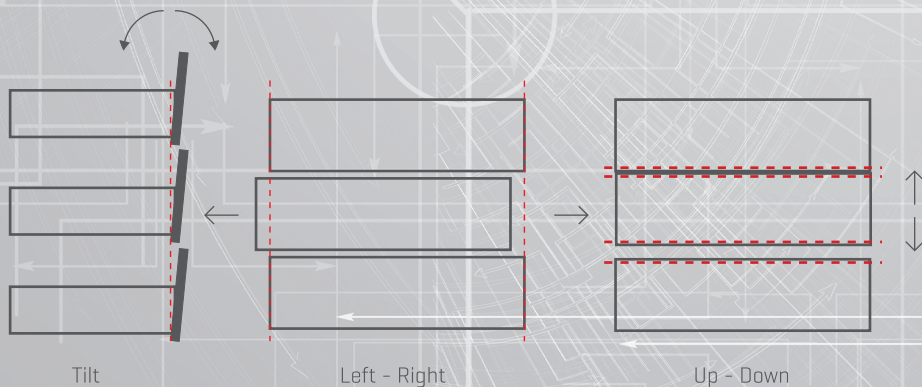

4 DIFFERENT SIDE HEIGHTS

FlowBox allow the creation of comfort and functionality.

H: 106 Side Panel
(Inner Height: 58)

H: 192 Side Panel
(Inner Height: 144)

H: 138 Side Panel
(Inner Height: 90)

H: 256 Side Panel
(Inner Height: 208)

3D ADJUSTMENT

FlowBox's three-dimensional-adjustment mechanism with its high tolerance level was designed with consideration to both-users' and manufacturers' convenience.

TILT

The distinguished tilt adjustment mechanism of **FlowBox** ensures that the drawers are perfectly and easily adjusted on the front panel.

→ Tilt ←

HEIGHT & SIDE

The three-dimensional-adjustment system provides precise gap alignment. Height and side adjustments are quick and easy with a special mechanism assembled inside the drawer.

↑
Up
Down
↓