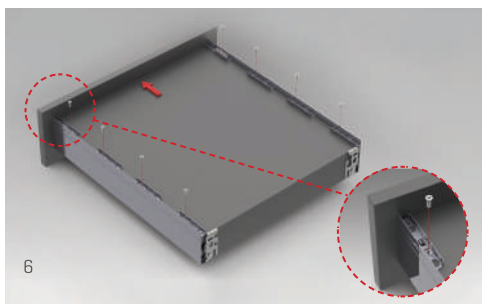

3D ADJUSTMENT

FlowBox's three-dimensional-adjustment mechanism with its high tolerance level was designed with consideration to both-users' and manufacturers' convenience.

TILT

The distinguished tilt adjustment mechanism of **FlowBox** ensures that the drawers are perfectly and easily adjusted on the front panel.

→ Tilt ←

HEIGHT & SIDE

The three-dimensional-adjustment system provides precise gap alignment. Height and side adjustments are quick and easy with a special mechanism assembled inside the drawer.

↑
Up
Down
↓

← Left-Right →

FLOWBOX

ASSEMBLY INSTRUCTIONS

FLOWBOX

ADJUSTMENT

$\pm 1,5$ mm

± 2 mm

SCREW LOCATIONS FOR SLIDES