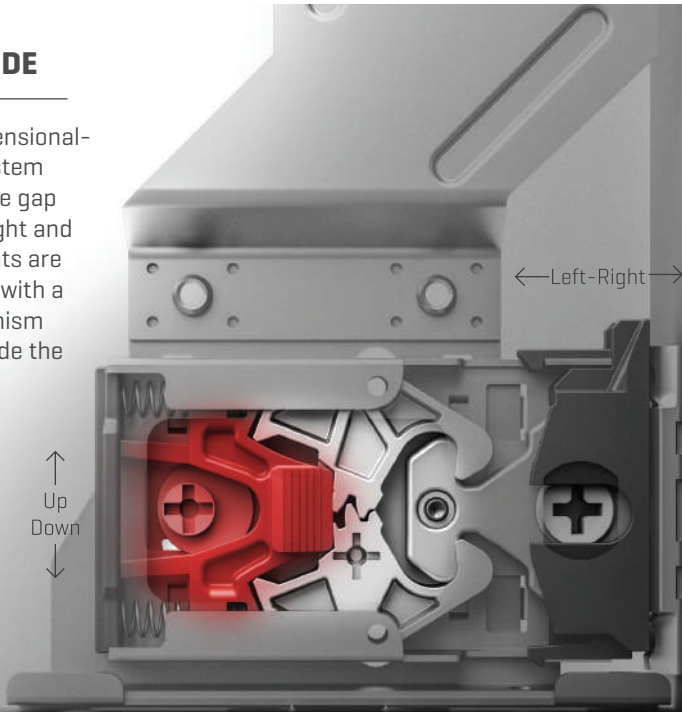

HEIGHT & SIDE

The three-dimensional-adjustment system provides precise gap alignment. Height and side adjustments are quick and easy with a special mechanism assembled inside the drawer.

↑
Up
Down
↓

← Left-Right →