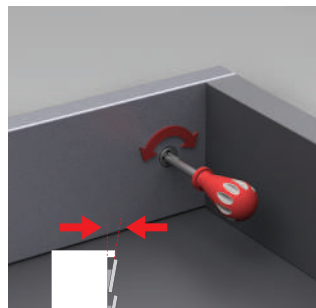

3D ADJUSTMENT

FlowBox's three-dimensional-adjustment mechanism with its high tolerance level was designed with consideration to both-users' and manufacturers' convenience.

TILT

The distinguished tilt adjustment mechanism of **FlowBox** ensures that the drawers are perfectly and easily adjusted on the front panel.

→ Tilt ←

HEIGHT & SIDE

The three-dimensional-adjustment system provides precise gap alignment. Height and side adjustments are quick and easy with a special mechanism assembled inside the drawer.

↑
Up
Down
↓

← Left-Right →

FLOWBOX

ASSEMBLY INSTRUCTIONS

FLOWBOX

ADJUSTMENT

$\pm 1,5$ mm

± 2 mm

SCREW LOCATIONS FOR SLIDES