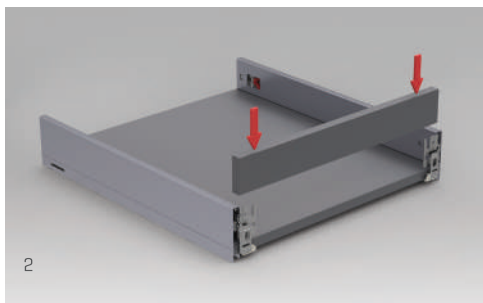

FLOWBOX

ASSEMBLY INSTRUCTIONS