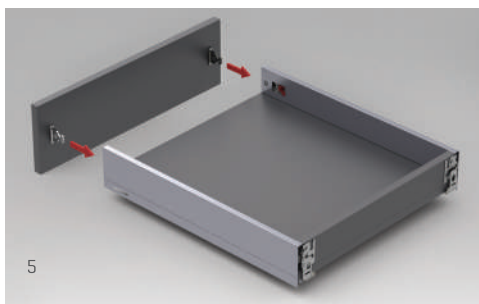

FLOWBOX

ASSEMBLY INSTRUCTIONS