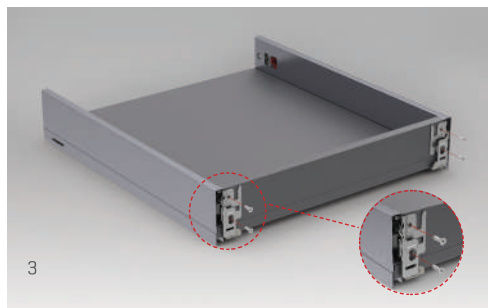

→ Tilt ←

HEIGHT & SIDE

The three-dimensional-adjustment system provides precise gap alignment. Height and side adjustments are quick and easy with a special mechanism assembled inside the drawer.

↑
Up
Down
↓

← Left-Right →

FLOWBOX

ASSEMBLY INSTRUCTIONS

FLOWBOX

ADJUSTMENT

$\pm 1,5$ mm

± 2 mm

SCREW LOCATIONS FOR SLIDES