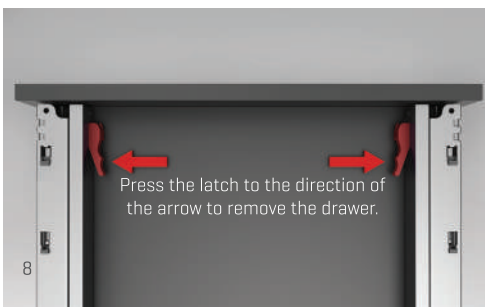

3D ADJUSTMENT

FlowBox's three-dimensional-adjustment mechanism with its high tolerance level was designed with consideration to both-users' and manufacturers' convenience.

TILT

The distinguished tilt adjustment mechanism of **FlowBox** ensures that the drawers are perfectly and easily adjusted on the front panel.

→ Tilt ←

HEIGHT & SIDE

The three-dimensional-adjustment system provides precise gap alignment. Height and side adjustments are quick and easy with a special mechanism assembled inside the drawer.

↑
Up
Down
↓

← Left-Right →

FLOWBOX

ASSEMBLY INSTRUCTIONS

FLOWBOX

ADJUSTMENT

$\pm 1,5$ mm

± 2 mm

SCREW LOCATIONS FOR SLIDES