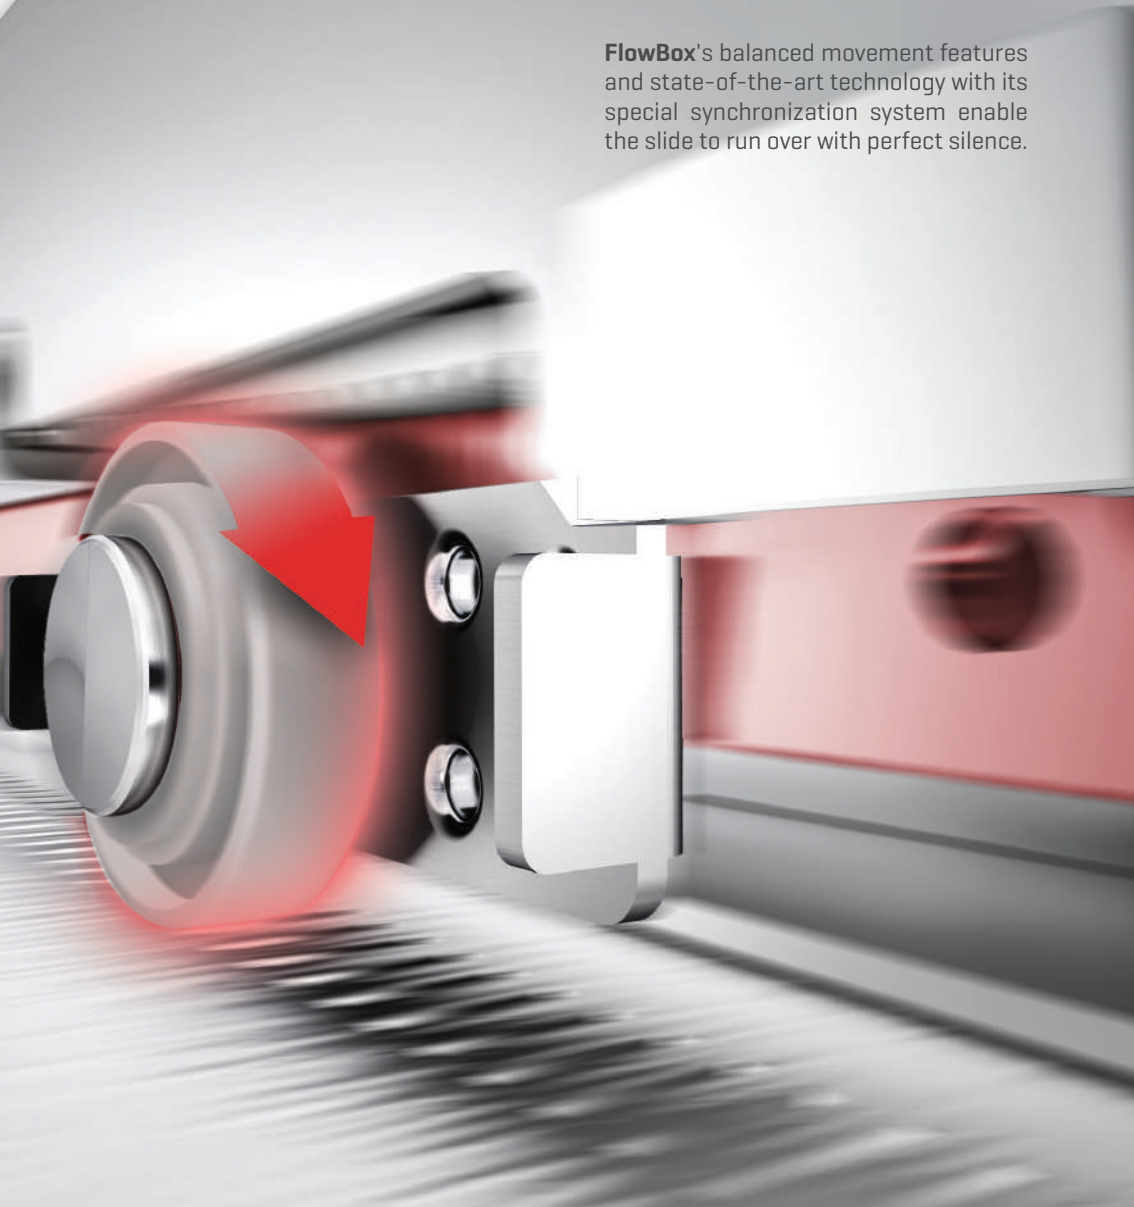

FLOWBOX

Touch the High-End Design and Functionality!

samet

Perfect combination of minimalist design, premium appearance and robust structure...

SOFT-CLOSE

FlowBox Drawer System's state-of-the-art technology and Soft-Close mechanism, allow end user to utilize the drawer easily & softly.

PUSH-OPEN

FlowBox Push-Open system provides a very smooth opening function to drawers and adds a touch of innovation...

PUSH-OPEN SOFT-CLOSE

FlowBox, thanks to the minimal pull-out force feature, requires just a small touch to open a drawer smoothly. The impeccable Soft-Close system of **FlowBox** ensures that the drawers close perfectly. SAMET New Generation Drawer Systems FlowBox combines the two most superior functions such as Push-Open and Soft-Close for perfect motion.

PERFECT SYNCHRONIZATION FOR SILENT MOVEMENT

FlowBox's balanced movement features and state-of-the-art technology with its special synchronization system enable the slide to run over with perfect silence.

3D ADJUSTMENT

FlowBox's three-dimensional-adjustment mechanism with its high tolerance level was designed with consideration to both-users' and manufacturers' convenience.

TILT

The distinguished tilt adjustment mechanism of **FlowBox** ensures that the drawers are perfectly and easily adjusted on the front panel.