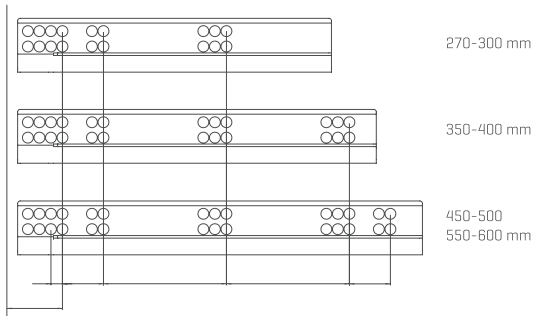

→ Tilt ←

HEIGHT & SIDE

The three-dimensional-adjustment system provides precise gap alignment. Height and side adjustments are quick and easy with a special mechanism assembled inside the drawer.

↑
Up
Down
↓

← Left-Right →

FLOWBOX

ASSEMBLY INSTRUCTIONS

FLOWBOX

ADJUSTMENT

$\pm 1,5$ mm

± 2 mm

SCREW LOCATIONS FOR SLIDES

NOMINAL SIZE	106 mm [Inner 58 mm]	PACKING
270 mm	127167 ■ 3×1**76	1 Set
300 mm	127167 ■ 3×2**76	1 Set
350 mm	127167 ■ 3×3**76	1 Set
400 mm	127167 ■ 3×4**76	1 Set
450 mm	127167 ■ 3×5**76	1 Set
500 mm	127167 ■ 3×6**76	1 Set
550 mm	127167 ■ 3×7**76	1 Set
600 mm	127167 ■ 3×8**76	1 Set

NOMINAL SIZE	192 mm [Inner 144 mm]	PACKING
270 mm	127168 ■ 3×1**76	1 Set
300 mm	127168 ■ 3×2**76	1 Set
350 mm	127168 ■ 3×3**76	1 Set
400 mm	127168 ■ 3×4**76	1 Set
450 mm	127168 ■ 3×5**76	1 Set
500 mm	127168 ■ 3×6**76	1 Set
550 mm	127168 ■ 3×7**76	1 Set
600 mm	127168 ■ 3×8**76	1 Set