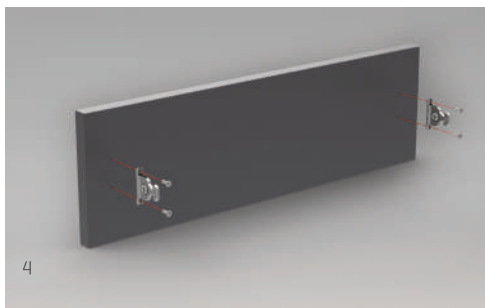

→ Tilt ←

HEIGHT & SIDE

The three-dimensional-adjustment system provides precise gap alignment. Height and side adjustments are quick and easy with a special mechanism assembled inside the drawer.

↑
Up
Down
↓

← Left-Right →

FLOWBOX

ASSEMBLY INSTRUCTIONS

FLOWBOX

ADJUSTMENT

$\pm 1,5$ mm

± 2 mm

SCREW LOCATIONS FOR SLIDES