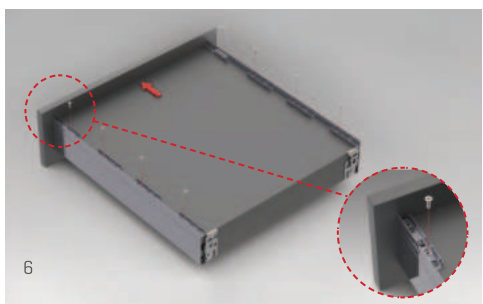

FLOWBOX

ASSEMBLY INSTRUCTIONS