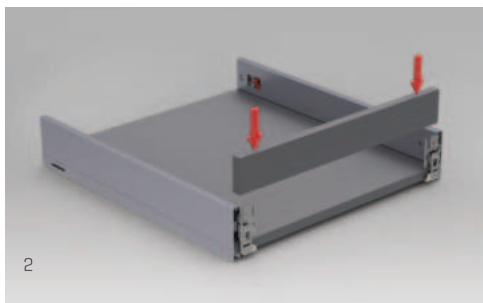

FLOWBOX

ASSEMBLY INSTRUCTIONS