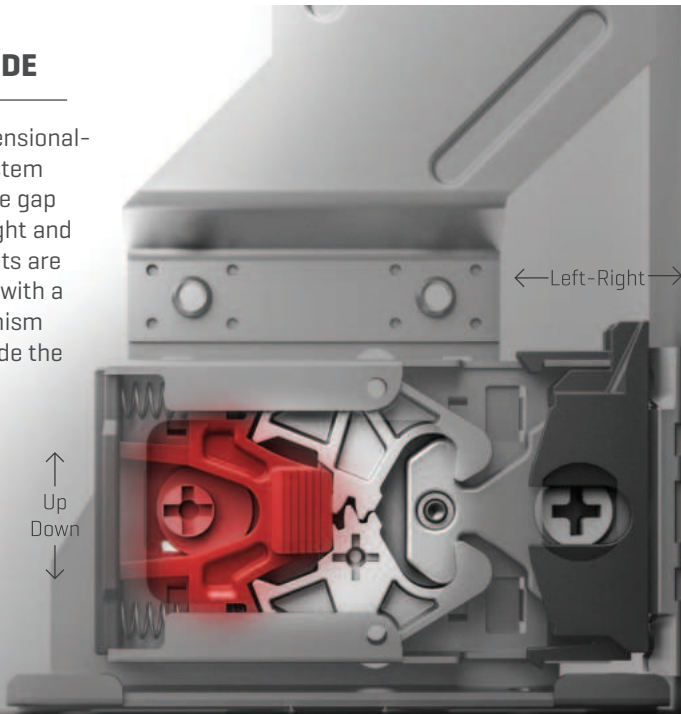

HEIGHT & SIDE

The three-dimensional adjustment system provides precise gap alignment. Height and side adjustments are quick and easy with a special mechanism assembled inside the drawer.

↑
Up
Down
↓

← Left-Right →