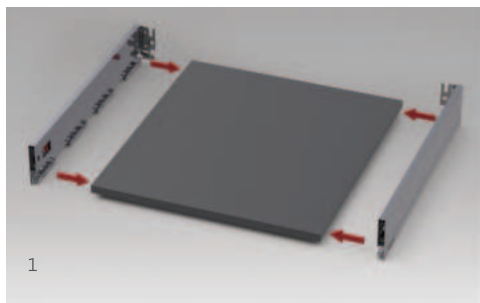

FLOWBOX

ASSEMBLY INSTRUCTIONS