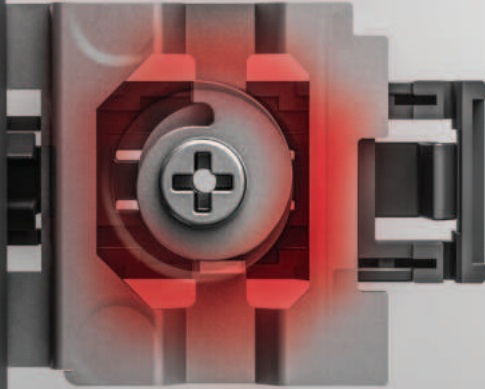

# 3D ADJUSTMENT

**FlowBox's** three-dimensional-adjustment mechanism with its high tolerance level was designed with consideration to both-users' and manufacturers' convenience.

## TILT

---

The distinguished tilt adjustment mechanism of **FlowBox** ensures that the drawers are perfectly and easily adjusted on the front panel.

→ Tilt ←