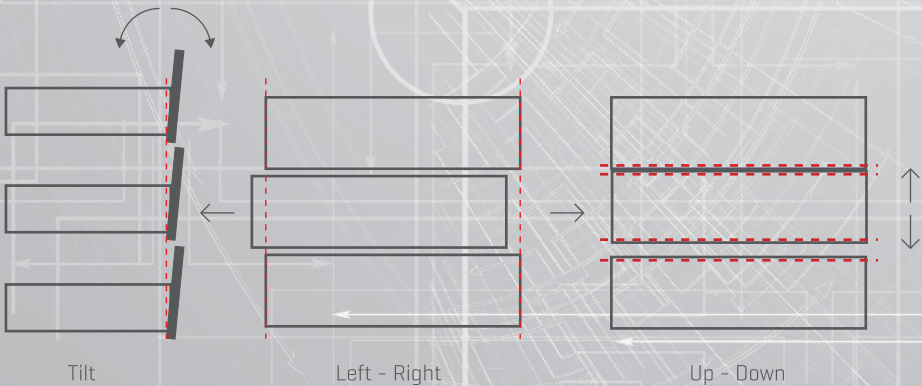

3D ADJUSTMENT

FlowBox's three-dimensional-adjustment mechanism with its high tolerance level was designed with consideration to both-users' and manufacturers' convenience.