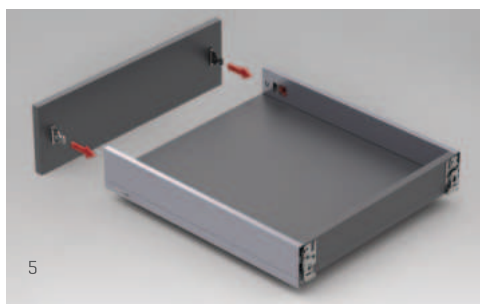

FLOWBOX

ASSEMBLY INSTRUCTIONS