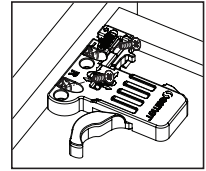

Note: Use angled holes to mount smart lock when wooden floor width is selected less than 12 mm.