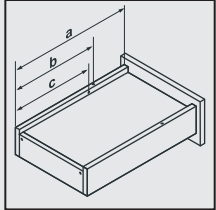

Drawer and Cabinet Dimensions P-0 / S-C (Lock Fix)

CD Cabinet Depth
CIW Cabinet Internal Width
NS Nominal Size
DIW Drawer Internal Width
DD Drawer Depth

* All dimensions in the diagram are in mm

Recommended Screws for Slide Assembly

$\varnothing 3,5 \times 16$ mm Chipboard Screw

$\varnothing 6,1 \times 11,5$ mm Euro Screw

Lock - Fix Drilling Holes

Pin - Fix Drilling Holes

Nominal Length NL (mm)	Drawer Depth a (mm)	Pin b (mm)	Safety Pin c (mm)
250	240	221	201
300	290	271	251
350	340	321	301
400	390	371	351
450	440	421	401
500	490	471	451
550	540	521	501
600	590	571	551

Screw Location for the Slides

Screw the slide from marked holes.

Single Extension Lock Fix

Smart Slide Drawer Slide Right-Left			
NOMINAL SIZE	CODE With Soft Close	CODE Without Soft Close	PACKING
250 mm	127221301	12722111	12 Set
300 mm	127221302	12722112	12 Set
350 mm	127221303	12722113	12 Set
400 mm	127221304	12722114	12 Set
450 mm	127221305	12722115	12 Set
500 mm	127221306	12722116	12 Set
550 mm	127221307	12722117	12 Set
600 mm	127221308	12722118	12 Set