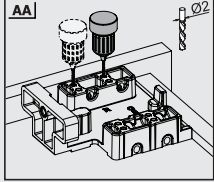

Push-Open Version

Smart Slide Single Drawer Systems "Push Open" function simplifies the use of non-handle drawers with a single touch movement.

Lock-Fix and Pin-Fix Mechanism Options

Lock-Fix mechanism was especially designed for the quick and flexible installation process of Smart Slide Drawer Systems. "Pin-Fix System" was particularly developed for industrial furniture producers to ensure ease and safety during installation.

Drawer and Cabinet Dimensions P-0 / S-C (Lock Fix)

CD Cabinet Depth
CIW Cabinet Internal Width
NS Nominal Size
DIW Drawer Internal Width
DD Drawer Depth

* All dimensions in the diagram are in mm

Recommended Screws for Slide Assembly

$\varnothing 3,5 \times 16$ mm Chipboard Screw

$\varnothing 6,1 \times 11,5$ mm Euro Screw

Lock - Fix Drilling Holes

Pin - Fix Drilling Holes

Nominal Length NL (mm)	Drawer Depth a (mm)	Pin b (mm)	Safety Pin c (mm)
250	240	221	201
300	290	271	251
350	340	321	301
400	390	371	351
450	440	421	401
500	490	471	451
550	540	521	501
600	590	571	551

Screw Location for the Slides

Screw the slide from marked holes.

Single Extension Lock Fix

Smart Slide Drawer Slide Right-Left			
NOMINAL SIZE	CODE With Soft Close	CODE Without Soft Close	PACKING
250 mm	127221301	12722111	12 Set
300 mm	127221302	12722112	12 Set
350 mm	127221303	12722113	12 Set
400 mm	127221304	12722114	12 Set
450 mm	127221305	12722115	12 Set
500 mm	127221306	12722116	12 Set
550 mm	127221307	12722117	12 Set
600 mm	127221308	12722118	12 Set