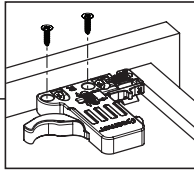

LOCK-FIX ASSEMBLY INSTRUCTIONS

1