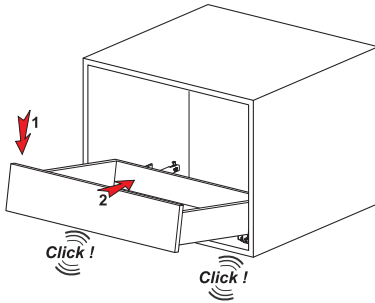

Single Extension Push Open Lock Fix

Smart Slide Drawer Slide Right-Left		
NOMINAL SIZE	CODE	PACKING
250 mm	12722411	12 Set
300 mm	12722412	12 Set
350 mm	12722413	12 Set
400 mm	12722414	12 Set
450 mm	12722415	12 Set
500 mm	12722416	12 Set
550 mm	12722417	12 Set
600 mm	12722418	12 Set

SmartLock® Right-Left		
CODE Right	CODE Left	PACKING
12790773	12790774	120 Pcs

LOCK-FIX ASSEMBLY INSTRUCTIONS

1

Note: Use angled holes to mount smart lock when wooden floor width is selected less than 12 mm.

2

3

PIN - FIX ASSEMBLY INSTRUCTIONS

1

Important!!!
Make sure keep the safety pin open before the drawer is placed.

2

samet

www.sametglobal.com