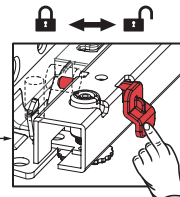

SmartLock® Right-Left		
CODE Right	CODE Left	PACKING
12790773	12790774	120 Pcs

LOCK-FIX ASSEMBLY INSTRUCTIONS

1

Note: Use angled holes to mount smart lock when wooden floor width is selected less than 12 mm.

2

3

PIN - FIX ASSEMBLY INSTRUCTIONS

1

Important!!!
Make sure keep the safety pin open before the drawer is placed.

2

samet

www.sametglobal.com