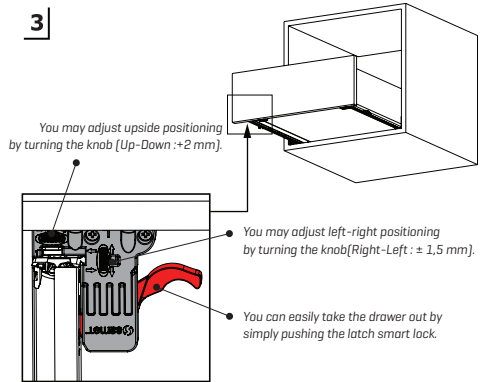

Single Extension Push Open Lock Fix

Smart Slide Drawer Slide Right-Left		
NOMINAL SIZE	CODE	PACKING
250 mm	12722411	12 Set
300 mm	12722412	12 Set
350 mm	12722413	12 Set
400 mm	12722414	12 Set
450 mm	12722415	12 Set
500 mm	12722416	12 Set
550 mm	12722417	12 Set
600 mm	12722418	12 Set

SmartLock® Right-Left		
CODE Right	CODE Left	PACKING
12790773	12790774	120 Pcs

LOCK-FIX ASSEMBLY INSTRUCTIONS

1

Note: Use angled holes to mount smart lock when wooden floor width is selected less than 12 mm.

2

3

PIN - FIX ASSEMBLY INSTRUCTIONS

1

Important!!!
Make sure keep the safety pin open before the drawer is placed.

2

samet

www.sametglobal.com