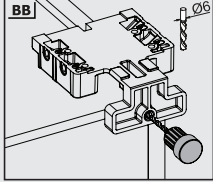

Drawer and Cabinet Dimensions P-0 / S-C (Lock Fix)

CD Cabinet Depth
CIW Cabinet Internal Width
NS Nominal Size
DIW Drawer Internal Width
DD Drawer Depth

* All dimensions in the diagram are in mm

Recommended Screws for Slide Assembly

$\varnothing 3,5 \times 16$ mm Chipboard Screw

$\varnothing 6,1 \times 11,5$ mm Euro Screw

Lock - Fix Drilling Holes

Pin - Fix Drilling Holes

Nominal Length NL (mm)	Drawer Depth a (mm)	Pin b (mm)	Safety Pin c (mm)
250	240	221	201
300	290	271	251
350	340	321	301
400	390	371	351
450	440	421	401
500	490	471	451
550	540	521	501
600	590	571	551

Screw Location for the Slides

Screw the slide from marked holes.

Single Extension Lock Fix

Smart Slide Drawer Slide Right-Left			
NOMINAL SIZE	CODE With Soft Close	CODE Without Soft Close	PACKING
250 mm	127221301	12722111	12 Set
300 mm	127221302	12722112	12 Set
350 mm	127221303	12722113	12 Set
400 mm	127221304	12722114	12 Set
450 mm	127221305	12722115	12 Set
500 mm	127221306	12722116	12 Set
550 mm	127221307	12722117	12 Set
600 mm	127221308	12722118	12 Set