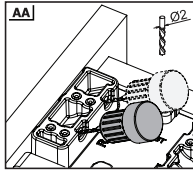

Note: Use angled holes to mount smart lock when wooden floor width is selected less than 12 mm.