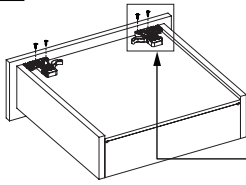

LOCK-FIX ASSEMBLY INSTRUCTIONS

1