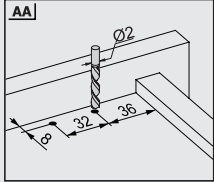

Drawer and Cabinet Dimensions P-0 / S-C (Lock Fix)

CD Cabinet Depth
CIW Cabinet Internal Width
NS Nominal Size
DIW Drawer Internal Width
DD Drawer Depth

* All dimensions in the diagram are in mm

Recommended Screws for Slide Assembly

$\varnothing 3,5 \times 16$ mm Chipboard Screw

$\varnothing 6,1 \times 11,5$ mm Euro Screw

Lock - Fix Drilling Holes

Pin - Fix Drilling Holes

Nominal Length NL (mm)	Drawer Depth a (mm)	Pin b (mm)	Safety Pin c (mm)
250	240	221	201
300	290	271	251
350	340	321	301
400	390	371	351
450	440	421	401
500	490	471	451
550	540	521	501
600	590	571	551

Screw Location for the Slides

Screw the slide from marked holes.

Single Extension Lock Fix

Smart Slide Drawer Slide Right-Left			
NOMINAL SIZE	CODE With Soft Close	CODE Without Soft Close	PACKING
250 mm	127221301	12722111	12 Set
300 mm	127221302	12722112	12 Set
350 mm	127221303	12722113	12 Set
400 mm	127221304	12722114	12 Set
450 mm	127221305	12722115	12 Set
500 mm	127221306	12722116	12 Set
550 mm	127221307	12722117	12 Set
600 mm	127221308	12722118	12 Set