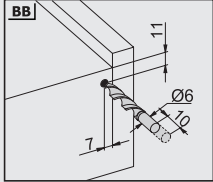

Drawer and Cabinet Dimensions P-0 / S-C (Lock Fix)

CD Cabinet Depth
CIW Cabinet Internal Width
NS Nominal Size
DIW Drawer Internal Width
DD Drawer Depth

* All dimensions in the diagram are in mm

Recommended Screws for Slide Assembly

$\varnothing 3,5 \times 16$ mm Chipboard Screw

$\varnothing 6,1 \times 11,5$ mm Euro Screw

Lock - Fix Drilling Holes

Pin - Fix Drilling Holes

Nominal Length NL (mm)	Drawer Depth a (mm)	Pin b (mm)	Safety Pin c (mm)
250	240	221	201
300	290	271	251
350	340	321	301
400	390	371	351
450	440	421	401
500	490	471	451
550	540	521	501
600	590	571	551

Screw Location for the Slides

Screw the slide from marked holes.

Single Extension Lock Fix

Smart Slide Drawer Slide Right-Left			
NOMINAL SIZE	CODE With Soft Close	CODE Without Soft Close	PACKING
250 mm	127221301	12722111	12 Set
300 mm	127221302	12722112	12 Set
350 mm	127221303	12722113	12 Set
400 mm	127221304	12722114	12 Set
450 mm	127221305	12722115	12 Set
500 mm	127221306	12722116	12 Set
550 mm	127221307	12722117	12 Set
600 mm	127221308	12722118	12 Set