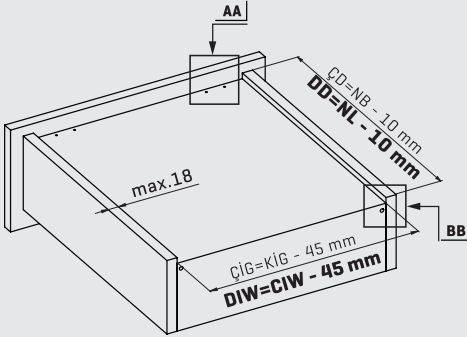

With wide drawer size alternatives within a range of 250 mm to 600 mm, different requirements can be met, which ensures different solutions during furniture production. The possibility to lock as tight as desired ensures safety during drawer utilization.

Drawer and Cabinet Dimensions P-0 / S-C (Lock Fix)

CD Cabinet Depth
CIW Cabinet Internal Width
NS Nominal Size
DIW Drawer Internal Width
DD Drawer Depth

* All dimensions in the diagram are in mm

Recommended Screws for Slide Assembly

$\varnothing 3,5 \times 16$ mm Chipboard Screw

$\varnothing 6,1 \times 11,5$ mm Euro Screw

Lock - Fix Drilling Holes

Pin - Fix Drilling Holes

Nominal Length NL (mm)	Drawer Depth a (mm)	Pin b (mm)	Safety Pin c (mm)
250	240	221	201
300	290	271	251
350	340	321	301
400	390	371	351
450	440	421	401
500	490	471	451
550	540	521	501
600	590	571	551

Screw Location for the Slides

Screw the slide from marked holes.

Single Extension Lock Fix

Smart Slide Drawer Slide Right-Left			
NOMINAL SIZE	CODE With Soft Close	CODE Without Soft Close	PACKING
250 mm	127221301	12722111	12 Set
300 mm	127221302	12722112	12 Set
350 mm	127221303	12722113	12 Set
400 mm	127221304	12722114	12 Set
450 mm	127221305	12722115	12 Set
500 mm	127221306	12722116	12 Set
550 mm	127221307	12722117	12 Set
600 mm	127221308	12722118	12 Set