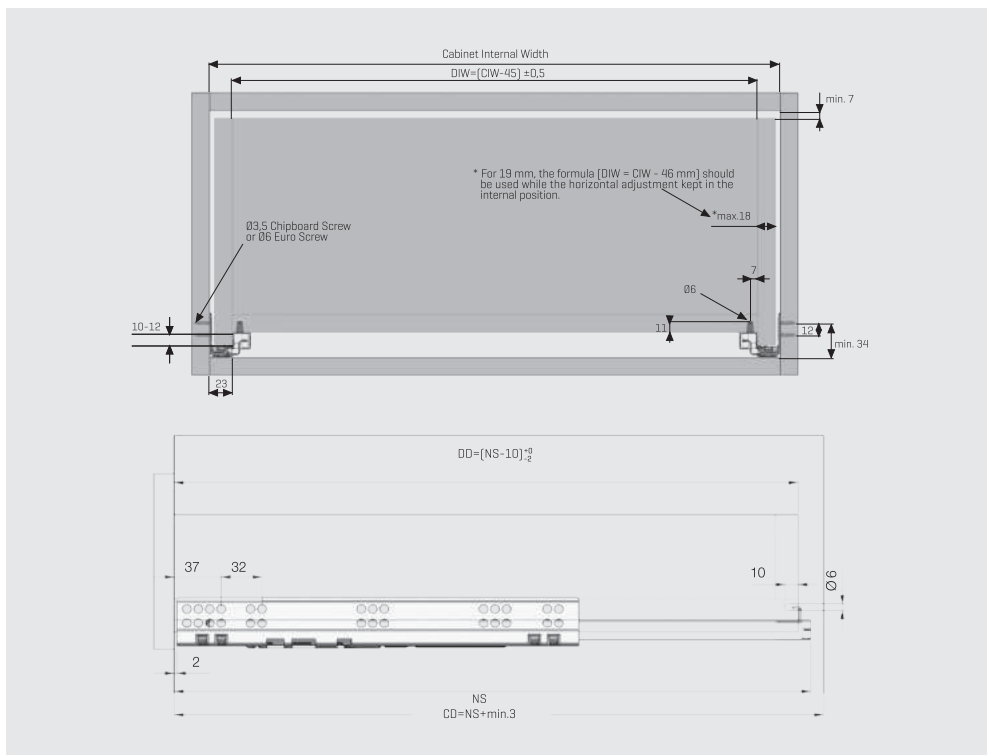

Drawer and Cabinet Dimensions P-0 / S-C (Lock Fix)

CD Cabinet Depth
CIW Cabinet Internal Width
NS Nominal Size
DIW Drawer Internal Width
DD Drawer Depth

* All dimensions in the diagram are in mm

Recommended Screws for Slide Assembly

$\varnothing 3,5 \times 16$ mm Chipboard Screw

$\varnothing 6,1 \times 11,5$ mm Euro Screw