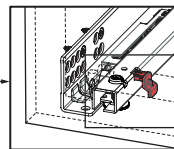

Single Extension Push Open Lock Fix

Smart Slide Drawer Slide Right-Left		
NOMINAL SIZE	CODE	PACKING
250 mm	12722411	12 Set
300 mm	12722412	12 Set
350 mm	12722413	12 Set
400 mm	12722414	12 Set
450 mm	12722415	12 Set
500 mm	12722416	12 Set
550 mm	12722417	12 Set
600 mm	12722418	12 Set

2

3

PIN - FIX ASSEMBLY INSTRUCTIONS

1

Important!!!
Make sure keep the safety pin open before the drawer is placed.

2

samet

www.sametglobal.com