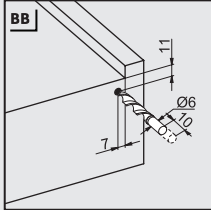

Drawer and Cabinet Dimensions P-0 / S-C (Lock Fix)

CD Cabinet Depth
CIW Cabinet Internal Width
NS Nominal Size
DIW Drawer Internal Width
DD Drawer Depth

* All dimensions in the diagram are in mm

Recommended Screws for Slide Assembly

$\varnothing 3,5 \times 16$ mm Chipboard Screw

$\varnothing 6,1 \times 11,5$ mm Euro Screw

Lock - Fix Drilling Holes

Pin - Fix Drilling Holes

Nominal Length NL (mm)	Drawer Depth a (mm)	Pin b (mm)	Safety Pin c (mm)
250	240	221	201
300	290	271	251
350	340	321	301
400	390	371	351
450	440	421	401
500	490	471	451
550	540	521	501
600	590	571	551

Screw Location for the Slides

Screw the slide from marked holes.

Single Extension Lock Fix

Smart Slide Drawer Slide Right-Left			
NOMINAL SIZE	CODE With Soft Close	CODE Without Soft Close	PACKING
250 mm	127221301	12722111	12 Set
300 mm	127221302	12722112	12 Set
350 mm	127221303	12722113	12 Set
400 mm	127221304	12722114	12 Set
450 mm	127221305	12722115	12 Set
500 mm	127221306	12722116	12 Set
550 mm	127221307	12722117	12 Set
600 mm	127221308	12722118	12 Set