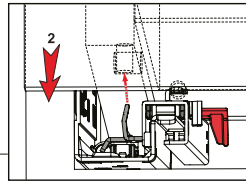

PIN - FIX ASSEMBLY INSTRUCTIONS

1