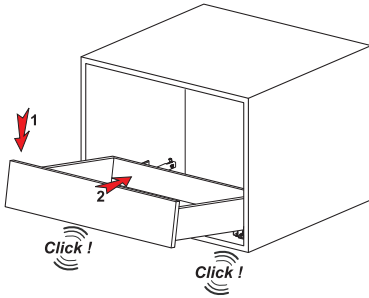

LOCK - FIX ASSEMBLY INSTRUCTIONS

1

Note: Use angled holes to mount smart lock when wooden floor width is selected less than 12 mm.

2

3

You may adjust upside positioning by turning the knob. [Up-Down : +2,5 mm]

You can easily take the drawer out by simply pushing the latch smart lock.

PIN - FIX ASSEMBLY INSTRUCTIONS

1

Important!!!

Make sure keep the safety pin open before the drawer is placed.

2

2,5mm

samet