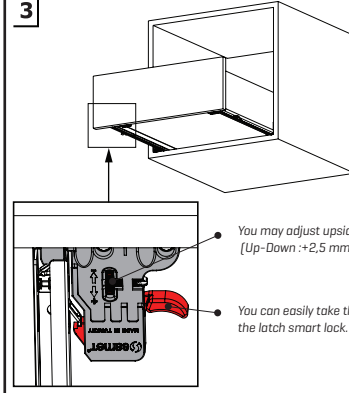

LOCK - FIX ASSEMBLY INSTRUCTIONS

1

Note: Use angled holes to mount smart lock when wooden floor width is selected less than 12 mm.

2

3

You may adjust upside positioning by turning the knob. [Up-Down : +2,5 mm]

You can easily take the drawer out by simply pushing the latch smart lock.

PIN - FIX ASSEMBLY INSTRUCTIONS

1

Important!!!

Make sure keep the safety pin open before the drawer is placed.

2

2,5mm

samet