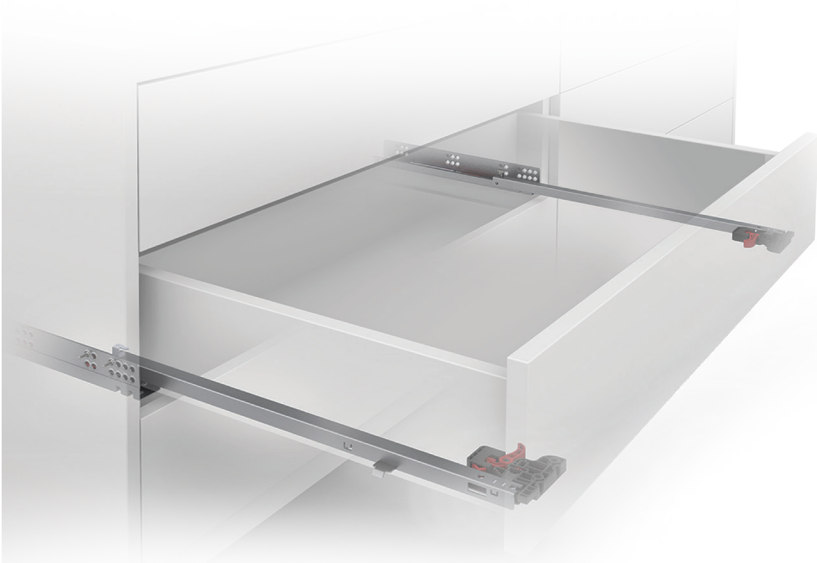

Slidea Push - Open

Thanks to Slidea Push Open System from now on, your drawers only needs a gentle touch for opening. Widen your freedom of design with non-handle drawers.

You can also make precise alignment on front gap with adjustable push - open version.

SLIDEASINGLE

Undermount Slide Systems

Drawer and Cabinet Dimensions P-O / S-C (Lock-Fix)

Drawer and Cabinet Dimensions P-O / S-C (Pin Fix)

Screw Location for the Slides Lock - Fix (16 mm)

Screw Location for the Slides Lock - Fix (18 mm)