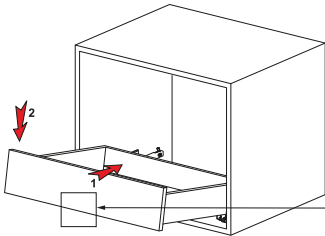

PIN - FIX ASSEMBLY INSTRUCTIONS

1