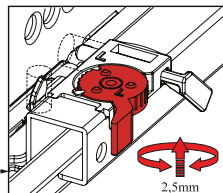

LOCK - FIX ASSEMBLY INSTRUCTIONS

1

Note: Use angled holes to mount smart lock when wooden floor width is selected less than 12 mm.

2

3

You may adjust upside positioning by turning the knob. [Up-Down : +2,5 mm]

You can easily take the drawer out by simply pushing the latch smart lock.

PIN - FIX ASSEMBLY INSTRUCTIONS

1

Important!!!

Make sure keep the safety pin open before the drawer is placed.

2

2,5mm

samet