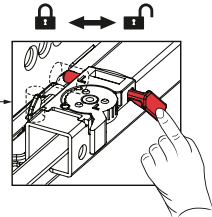

LOCK - FIX ASSEMBLY INSTRUCTIONS

1

Note: Use angled holes to mount smart lock when wooden floor width is selected less than 12 mm.

2

3

You may adjust upside positioning by turning the knob. [Up-Down : +2,5 mm]

You can easily take the drawer out by simply pushing the latch smart lock.

PIN - FIX ASSEMBLY INSTRUCTIONS

1

Important!!!

Make sure keep the safety pin open before the drawer is placed.

2

2,5mm

samet