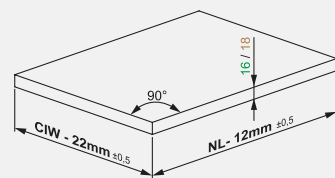

Front Panel

CIW : Cabinet Internal Width
CID : Cabinet Internal Depth
NL : Nominal Length
KG : Front Panel Width
B : Front Panel Side Overlay
X : Front Panel Bottom Overlay

Recommended Screw and Templates

Slide Mounting Dimension

16 mm Wooden Floor Application

	SC		PO - YBA	
	H.106	H.138	H.106	H.138
FA	41		43	
FB	34		36	
FC	39		42	
FD	67	99	67	99
FE	71	103	71	103
FF	50		50	

18 mm Wooden Floor Application

	SC		PO - YBA	
	H.106	H.138	H.106	H.138
FA	41		43	
FB	34		36	
FC	39		42	
FD	69	101	69	101
FE	73	105	73	105
FF	52		52	

SC : Soft Close Slide
PO : Push-Open Slide
YBA : Push-Open Soft Close Slide

Wooden Drawer Floor

Wooden Backboard

Montaj / Assembly

Adjustment

Important