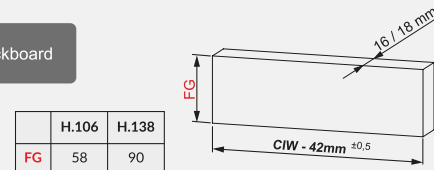

Wooden Backboard