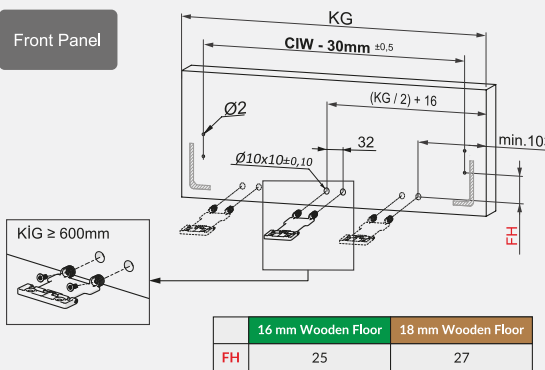

Cabinet Dimensions

Rayların Vida Konum Ölçüleri Screw Location for The Slides

Rayı işaretlenmiş deliklerden vidalayınız.
Screw the slide from marked holes.

Bas - Aç Ray Ayarı Push - Open Slide Adjustment

Front Panel

CIW : Cabinet Internal Width
CID : Cabinet Internal Depth
NL : Nominal Length
KG : Front Panel Width
B : Front Panel Side Overlay
X : Front Panel Bottom Overlay

Recommended Screw and Templates

Slide Mounting Dimension

16 mm Wooden Floor Application

	SC		PO - YBA	
	H.106	H.138	H.106	H.138
FA	41		43	
FB	34		36	
FC	39		42	
FD	67	99	67	99
FE	71	103	71	103
FF	50		50	

18 mm Wooden Floor Application

	SC		PO - YBA	
	H.106	H.138	H.106	H.138
FA	41		43	
FB	34		36	
FC	39		42	
FD	69	101	69	101
FE	73	105	73	105
FF	52		52	

SC : Soft Close Slide
PO : Push-Open Slide
YBA : Push-Open Soft Close Slide

Wooden Drawer Floor

Wooden Backboard

Montaj / Assembly

Adjustment

Important