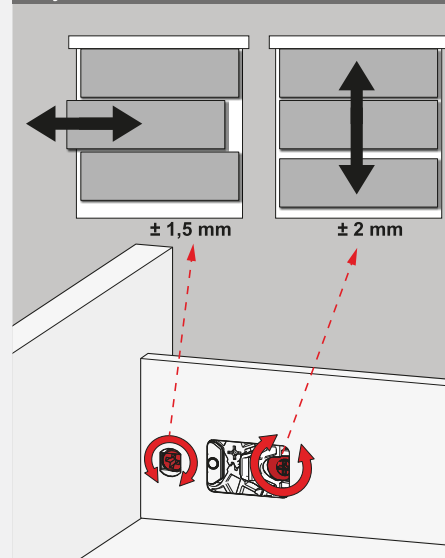

Cabinet Dimensions

Rayların Vida Konum Ölçüleri Screw Location for The Slides

Rayı işaretlenmiş deliklerden vidalayınız.
Screw the slide from marked holes.

Bas - Aç Ray Ayarı Push - Open Slide Adjustment

Front Panel

CIW : Cabinet Internal Width
CID : Cabinet Internal Depth
NL : Nominal Length
KG : Front Panel Width
B : Front Panel Side Overlay
X : Front Panel Bottom Overlay

Recommended Screw and Templates

Slide Mounting Dimension

16 mm Wooden Floor Application

	SC		PO - YBA	
	H.106	H.138	H.106	H.138
FA	41		43	
FB	34		36	
FC	39		42	
FD	67	99	67	99
FE	71	103	71	103
FF	50		50	

18 mm Wooden Floor Application

	SC		PO - YBA	
	H.106	H.138	H.106	H.138
FA	41		43	
FB	34		36	
FC	39		42	
FD	69	101	69	101
FE	73	105	73	105
FF	52		52	

SC : Soft Close Slide
PO : Push-Open Slide
YBA : Push-Open Soft Close Slide

Wooden Drawer Floor

Wooden Backboard

Montaj / Assembly

Adjustment

Important