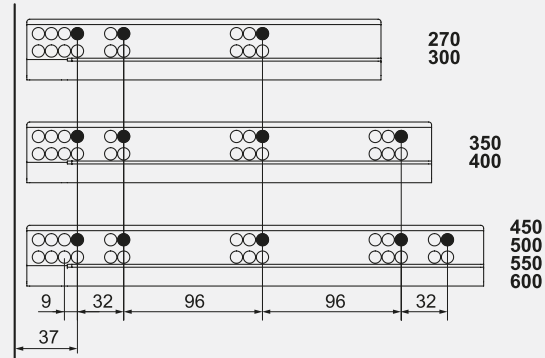

Cabinet Dimensions

Rayların Vida Konum Ölçüleri Screw Location for The Slides

Rayı işaretlenmiş deliklerden vidalayınız.
Screw the slide from marked holes.

Bas - Aç Ray Ayarı Push - Open Slide Adjustment

Front Panel

CIW : Cabinet Internal Width
CID : Cabinet Internal Depth
NL : Nominal Length
KG : Front Panel Width
B : Front Panel Side Overlay
X : Front Panel Bottom Overlay

Recommended Screw and Templates

Slide Mounting Dimension

16 mm Wooden Floor Application

	SC		PO - YBA	
	H.106	H.138	H.106	H.138
FA	41		43	
FB	34		36	
FC	39		42	
FD	67	99	67	99
FE	71	103	71	103
FF	50		50	

18 mm Wooden Floor Application

	SC		PO - YBA	
	H.106	H.138	H.106	H.138
FA	41		43	
FB	34		36	
FC	39		42	
FD	69	101	69	101
FE	73	105	73	105
FF	52		52	

SC : Soft Close Slide
PO : Push-Open Slide
YBA : Push-Open Soft Close Slide

Wooden Drawer Floor

Wooden Backboard

Montaj / Assembly

Adjustment

Important