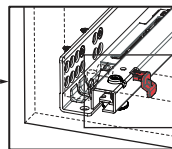

Single Extension Push Open Lock Fix

Smart Slide Drawer Slide Right-Left		
NOMINAL SIZE	CODE	PACKING
250 mm	12722411	12 Set
300 mm	12722412	12 Set
350 mm	12722413	12 Set
400 mm	12722414	12 Set
450 mm	12722415	12 Set
500 mm	12722416	12 Set
550 mm	12722417	12 Set
600 mm	12722418	12 Set

2

3

PIN - FIX ASSEMBLY INSTRUCTIONS

1

Important!!!
Make sure keep the safety pin open before the drawer is placed.

2

samet

www.sametglobal.com