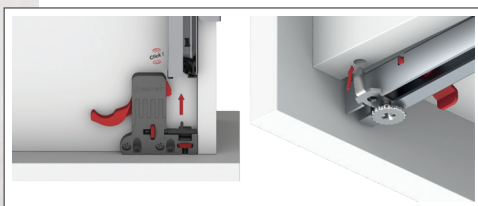

Lock-Fix and Pin-Fix Mechanism Options

Lock-Fix mechanism was especially designed for the quick and flexible installation process of Smart Slide Drawer Systems. "Pin-Fix System" was particularly developed for industrial furniture producers to ensure ease and safety during installation.

With wide drawer size alternatives within a range of 250 mm to 600 mm, different requirements can be met, which ensures different solutions during furniture production. The possibility to lock as tight as desired ensures safety during drawer utilization.