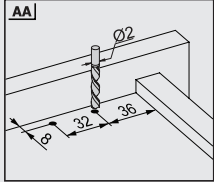

Drawer and Cabinet Dimensions P-0 / S-C [Lock Fix]

CD Cabinet Depth
 CIW Cabinet Internal Width
 NS Nominal Size
 DIW Drawer Internal Width
 DD Drawer Depth

* All dimensions in the diagram are in mm

Recommended Screws for Slide Assembly

Ø3,5x16 mm Chipboard Screw

Ø6,1x11,5 mm Euro Screw

Lock - Fix Drilling Holes

Pin - Fix Drilling Holes

Nominal Length NL (mm)	Drawer Depth a (mm)	Pin b (mm)	Safety Pin c (mm)
250	240	221	201
300	290	271	251
350	340	321	301
400	390	371	351
450	440	421	401
500	490	471	451
550	540	521	501
600	590	571	551

Screw Location for the Slides

Screw the slide from marked holes.

Single Extension Lock Fix

Smart Slide Drawer Slide Right-Left			
NOMINAL SIZE	CODE With Soft Close	CODE Without Soft Close	PACKING
250 mm	127221301	12722111	12 Set
300 mm	127221302	12722112	12 Set
350 mm	127221303	12722113	12 Set
400 mm	127221304	12722114	12 Set
450 mm	127221305	12722115	12 Set
500 mm	127221306	12722116	12 Set
550 mm	127221307	12722117	12 Set
600 mm	127221308	12722118	12 Set