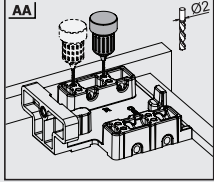

Push-Open Version

Smart Slide Single Drawer Systems "Push Open" function simplifies the use of non-handle drawers with a single touch movement.

Lock-Fix and Pin-Fix Mechanism Options

Lock-Fix mechanism was especially designed for the quick and flexible installation process of Smart Slide Drawer Systems. "Pin-Fix System" was particularly developed for industrial furniture producers to ensure ease and safety during installation.

Drawer and Cabinet Dimensions P-0 / S-C [Lock Fix]

CD Cabinet Depth
 CIW Cabinet Internal Width
 NS Nominal Size
 DIW Drawer Internal Width
 DD Drawer Depth

* All dimensions in the diagram are in mm

Recommended Screws for Slide Assembly

Ø3,5x16 mm Chipboard Screw

Ø6,1x11,5 mm Euro Screw

Lock - Fix Drilling Holes

Pin - Fix Drilling Holes

Nominal Length NL (mm)	Drawer Depth a (mm)	Pin b (mm)	Safety Pin c (mm)
250	240	221	201
300	290	271	251
350	340	321	301
400	390	371	351
450	440	421	401
500	490	471	451
550	540	521	501
600	590	571	551

Screw Location for the Slides

Screw the slide from marked holes.

Single Extension Lock Fix

Smart Slide Drawer Slide Right-Left			
NOMINAL SIZE	CODE With Soft Close	CODE Without Soft Close	PACKING
250 mm	127221301	12722111	12 Set
300 mm	127221302	12722112	12 Set
350 mm	127221303	12722113	12 Set
400 mm	127221304	12722114	12 Set
450 mm	127221305	12722115	12 Set
500 mm	127221306	12722116	12 Set
550 mm	127221307	12722117	12 Set
600 mm	127221308	12722118	12 Set