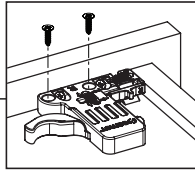

LOCK-FIX ASSEMBLY INSTRUCTIONS

1