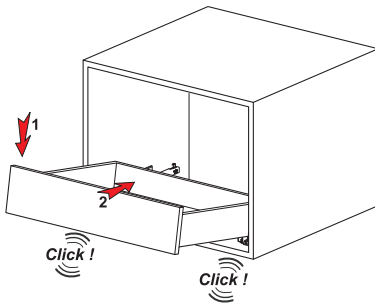

Single Extension Push Open Lock Fix

Smart Slide Drawer Slide Right-Left		
NOMINAL SIZE	CODE	PACKING
250 mm	12722411	12 Set
300 mm	12722412	12 Set
350 mm	12722413	12 Set
400 mm	12722414	12 Set
450 mm	12722415	12 Set
500 mm	12722416	12 Set
550 mm	12722417	12 Set
600 mm	12722418	12 Set

SmartLock® Right-Left		
CODE Right	CODE Left	PACKING
12790773	12790774	120 Pcs

LOCK-FIX ASSEMBLY INSTRUCTIONS

1

Note: Use angled holes to mount smart lock when wooden floor width is selected less than 12 mm.

2

3

PIN - FIX ASSEMBLY INSTRUCTIONS

1

Important!!!
Make sure keep the safety pin open before the drawer is placed.

2

samet

www.sametglobal.com