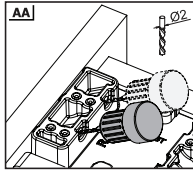

Note: Use angled holes to mount smart lock when wooden floor width is selected less than 12 mm.