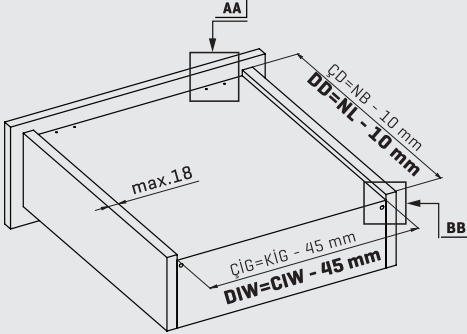

With wide drawer size alternatives within a range of 250 mm to 600 mm, different requirements can be met, which ensures different solutions during furniture production. The possibility to lock as tight as desired ensures safety during drawer utilization.

Drawer and Cabinet Dimensions P-0 / S-C [Lock Fix]

CD Cabinet Depth
 CIW Cabinet Internal Width
 NS Nominal Size
 DIW Drawer Internal Width
 DD Drawer Depth

* All dimensions in the diagram are in mm

Recommended Screws for Slide Assembly

Ø3,5x16 mm Chipboard Screw

Ø6,1x11,5 mm Euro Screw

Lock - Fix Drilling Holes

Pin - Fix Drilling Holes

Nominal Length NL (mm)	Drawer Depth a (mm)	Pin b (mm)	Safety Pin c (mm)
250	240	221	201
300	290	271	251
350	340	321	301
400	390	371	351
450	440	421	401
500	490	471	451
550	540	521	501
600	590	571	551

Screw Location for the Slides

Screw the slide from marked holes.

Single Extension Lock Fix

Smart Slide Drawer Slide Right-Left			
NOMINAL SIZE	CODE With Soft Close	CODE Without Soft Close	PACKING
250 mm	127221301	12722111	12 Set
300 mm	127221302	12722112	12 Set
350 mm	127221303	12722113	12 Set
400 mm	127221304	12722114	12 Set
450 mm	127221305	12722115	12 Set
500 mm	127221306	12722116	12 Set
550 mm	127221307	12722117	12 Set
600 mm	127221308	12722118	12 Set