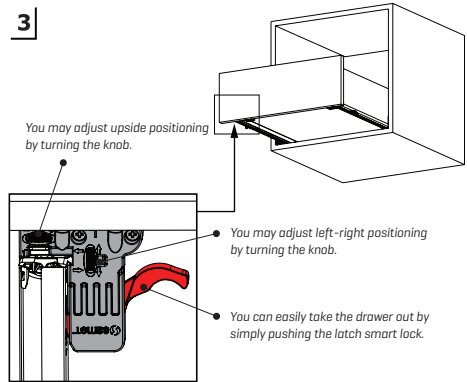

Single Extension Push Open Lock Fix

Smart Slide Drawer Slide Right-Left		
NOMINAL SIZE	CODE	PACKING
250 mm	12722411	12 Set
300 mm	12722412	12 Set
350 mm	12722413	12 Set
400 mm	12722414	12 Set
450 mm	12722415	12 Set
500 mm	12722416	12 Set
550 mm	12722417	12 Set
600 mm	12722418	12 Set

SmartLock® Right-Left		
CODE Right	CODE Left	PACKING
12790773	12790774	120 Pcs

LOCK-FIX ASSEMBLY INSTRUCTIONS

1

Note: Use angled holes to mount smart lock when wooden floor width is selected less than 12 mm.

2

3

PIN - FIX ASSEMBLY INSTRUCTIONS

1

Important!!!
Make sure keep the safety pin open before the drawer is placed.

2

samet

www.sametglobal.com