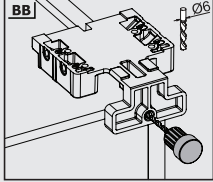

Drawer and Cabinet Dimensions P-0 / S-C [Lock Fix]

CD Cabinet Depth
 CIW Cabinet Internal Width
 NS Nominal Size
 DIW Drawer Internal Width
 DD Drawer Depth

* All dimensions in the diagram are in mm

Recommended Screws for Slide Assembly

Ø3,5x16 mm Chipboard Screw

Ø6,1x11,5 mm Euro Screw

Lock - Fix Drilling Holes

Pin - Fix Drilling Holes

Nominal Length NL (mm)	Drawer Depth a (mm)	Pin b (mm)	Safety Pin c (mm)
250	240	221	201
300	290	271	251
350	340	321	301
400	390	371	351
450	440	421	401
500	490	471	451
550	540	521	501
600	590	571	551

Screw Location for the Slides

Screw the slide from marked holes.

Single Extension Lock Fix

Smart Slide Drawer Slide Right-Left			
NOMINAL SIZE	CODE With Soft Close	CODE Without Soft Close	PACKING
250 mm	127221301	12722111	12 Set
300 mm	127221302	12722112	12 Set
350 mm	127221303	12722113	12 Set
400 mm	127221304	12722114	12 Set
450 mm	127221305	12722115	12 Set
500 mm	127221306	12722116	12 Set
550 mm	127221307	12722117	12 Set
600 mm	127221308	12722118	12 Set