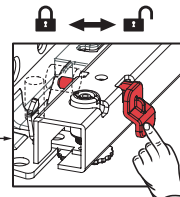

SmartLock® Right-Left		
CODE Right	CODE Left	PACKING
12790773	12790774	120 Pcs

LOCK-FIX ASSEMBLY INSTRUCTIONS

1

Note: Use angled holes to mount smart lock when wooden floor width is selected less than 12 mm.

2

3

PIN - FIX ASSEMBLY INSTRUCTIONS

1

Important!!!
Make sure keep the safety pin open before the drawer is placed.

2

samet

www.sametglobal.com