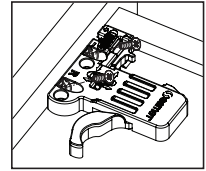

Note: Use angled holes to mount smart lock when wooden floor width is selected less than 12 mm.