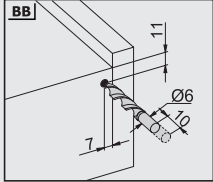

Drawer and Cabinet Dimensions P-0 / S-C [Lock Fix]

CD Cabinet Depth
 CIW Cabinet Internal Width
 NS Nominal Size
 DIW Drawer Internal Width
 DD Drawer Depth

* All dimensions in the diagram are in mm

Recommended Screws for Slide Assembly

Ø3,5x16 mm Chipboard Screw

Ø6,1x11,5 mm Euro Screw

Lock - Fix Drilling Holes

Pin - Fix Drilling Holes

Nominal Length NL (mm)	Drawer Depth a (mm)	Pin b (mm)	Safety Pin c (mm)
250	240	221	201
300	290	271	251
350	340	321	301
400	390	371	351
450	440	421	401
500	490	471	451
550	540	521	501
600	590	571	551

Screw Location for the Slides

Screw the slide from marked holes.

Single Extension Lock Fix

Smart Slide Drawer Slide Right-Left			
NOMINAL SIZE	CODE With Soft Close	CODE Without Soft Close	PACKING
250 mm	127221301	12722111	12 Set
300 mm	127221302	12722112	12 Set
350 mm	127221303	12722113	12 Set
400 mm	127221304	12722114	12 Set
450 mm	127221305	12722115	12 Set
500 mm	127221306	12722116	12 Set
550 mm	127221307	12722117	12 Set
600 mm	127221308	12722118	12 Set