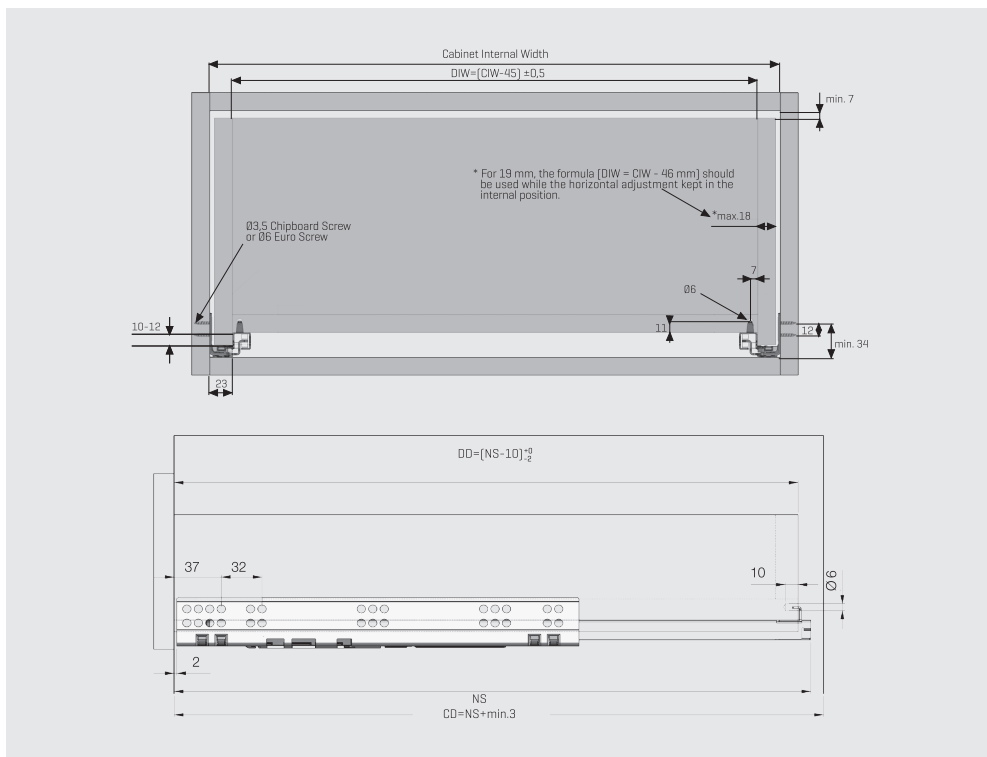

Drawer and Cabinet Dimensions P-0 / S-C [Lock Fix]

CD Cabinet Depth
CIW Cabinet Internal Width
NS Nominal Size
DIW Drawer Internal Width
DD Drawer Depth

* All dimensions in the diagram are in mm

Recommended Screws for Slide Assembly

Ø3,5x16 mm Chipboard Screw

Ø6,1x11,5 mm Euro Screw