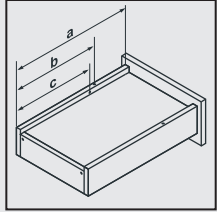

Drawer and Cabinet Dimensions P-0 / S-C [Lock Fix]

CD Cabinet Depth
 CIW Cabinet Internal Width
 NS Nominal Size
 DIW Drawer Internal Width
 DD Drawer Depth

* All dimensions in the diagram are in mm

Recommended Screws for Slide Assembly

Ø3,5x16 mm Chipboard Screw

Ø6,1x11,5 mm Euro Screw

Lock - Fix Drilling Holes

Pin - Fix Drilling Holes

Nominal Length NL (mm)	Drawer Depth a (mm)	Pin b (mm)	Safety Pin c (mm)
250	240	221	201
300	290	271	251
350	340	321	301
400	390	371	351
450	440	421	401
500	490	471	451
550	540	521	501
600	590	571	551

Screw Location for the Slides

Screw the slide from marked holes.

Single Extension Lock Fix

Smart Slide Drawer Slide Right-Left			
NOMINAL SIZE	CODE With Soft Close	CODE Without Soft Close	PACKING
250 mm	127221301	12722111	12 Set
300 mm	127221302	12722112	12 Set
350 mm	127221303	12722113	12 Set
400 mm	127221304	12722114	12 Set
450 mm	127221305	12722115	12 Set
500 mm	127221306	12722116	12 Set
550 mm	127221307	12722117	12 Set
600 mm	127221308	12722118	12 Set