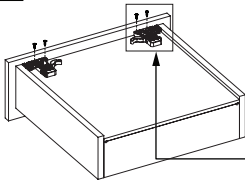

LOCK-FIX ASSEMBLY INSTRUCTIONS

1