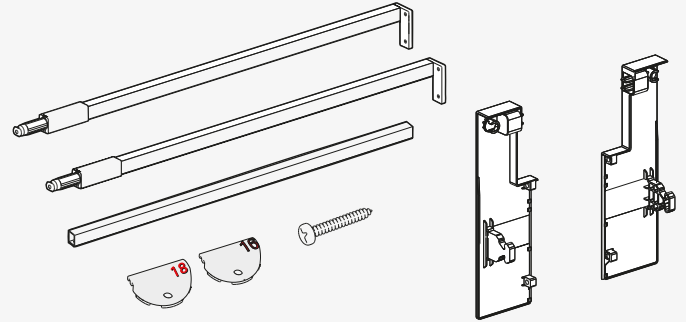

Cabinet Dimensions

Cabinet Internal Width	CIW
Cabinet Internal Depth	CID
Drawer Depth	DD
Drawer Internal Width	DIW
Nominal Length	NL

Parts

Front Panel

Front Gallery Railing

Wooden Drawer Floor

Wooden Backboard

Screw Location for The Slides

\*Screw the slides from marked holes.

Assembly