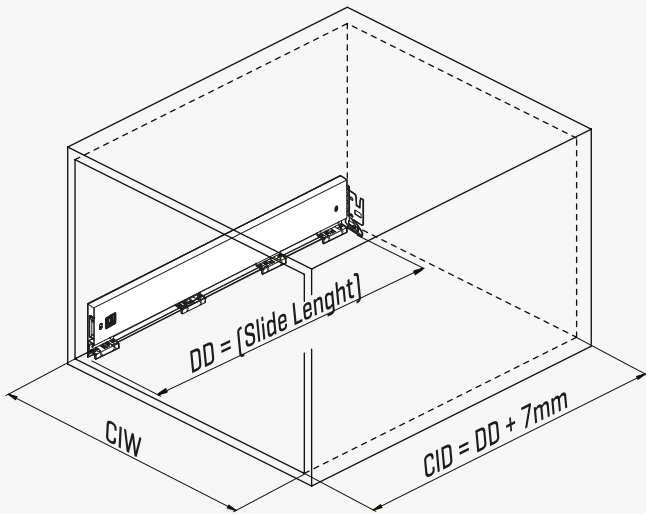

Cabinet Dimensions

Cabinet Internal Width	CIW
Cabinet Internal Depth	CID
Drawer Depth	DD
Drawer Internal Width	DIW
Nominal Length	NL

Parts

Front Panel

Front Gallery Railing

Wooden Drawer Floor

Wooden Backboard

Screw Location for The Slides

\*Screw the slides from marked holes.

Assembly