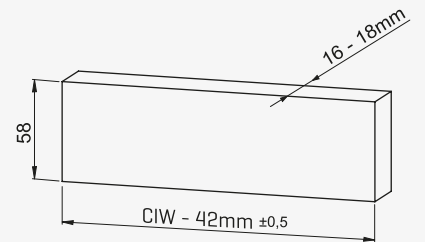

Cabinet Dimensions

Cabinet Internal Width	CIW
Cabinet Internal Depth	CID
Drawer Depth	DD
Drawer Internal Width	DIW
Nominal Length	NL

Parts

Front Panel

Front Gallery Railing

Wooden Drawer Floor

Wooden Backboard

Screw Location for The Slides

\*Screw the slides from marked holes.

Assembly