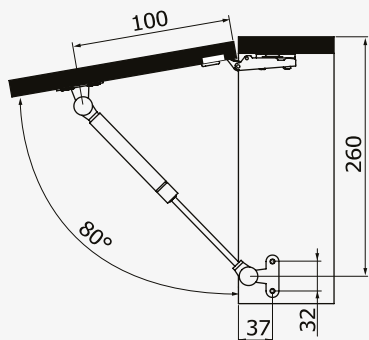

*Available for wooden and aluminum doors

CAUTION !

- Use of any oil or similar substances can damage the spring.
- Installation of two springs per one door is advised.

*To install the aluminum door the following parts should be ordered.

Outside Door

Code:
1240285

Inside Door

Code:
1240286

- Mounting measurement for rounded connecting element.