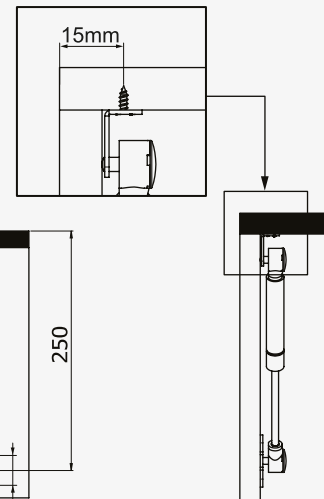

*Available for wooden and aluminum doors

CAUTION !

- Use of any oil or similar substances can damage the spring.
- Installation of two springs per one door is advised.

*To install the aluminum door the following parts should be ordered.

Outside Door

Code:
1240285

Inside Door

Code:
1240286

- Mounting measurement for rounded connecting element.