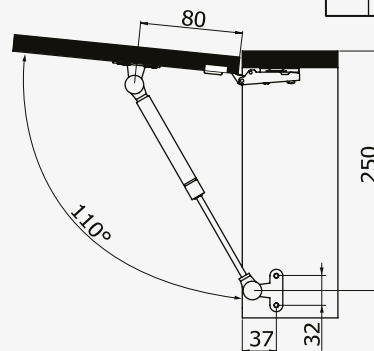

*Available for wooden and aluminum doors

CAUTION !

- Use of any oil or similar substances can damage the spring.
- Installation of two springs per one door is advised.

*To install the aluminum door the following parts should be ordered.

Outside Door

Code:
1240285

Inside Door

Code:
1240286

- Mounting measurement for rounded connecting element.