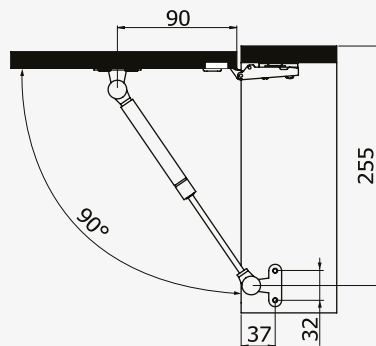

*Available for wooden and aluminum doors

CAUTION !

- Use of any oil or similar substances can damage the spring.
- Installation of two springs per one door is advised.

*To install the aluminum door the following parts should be ordered.

Outside Door

Code:
1240285

Inside Door

Code:
1240286

- Mounting measurement for rounded connecting element.