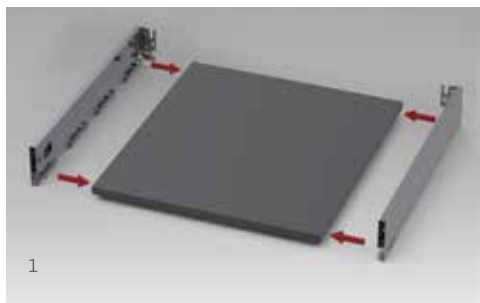

FLOWBOX

ASSEMBLY INSTRUCTIONS