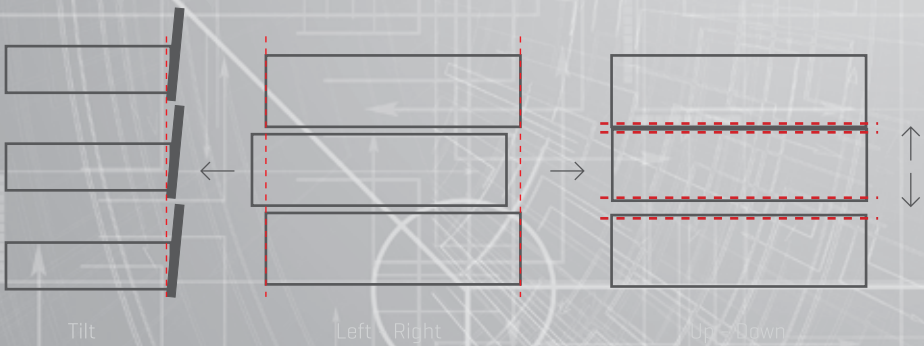

# 4 DIFFERENT SIDE HEIGHTS

**Flowbox**, allow the creation of comfort and functionality.

H: 58 Side Panel

H: 144 Side Panel

H: 58 Side Panel  
With Gallery Railing

H: 144 Side Panel  
With Gallery Railing

## TILT

---

The distinguished tilt adjustment mechanism of **Flowbox** ensures that the drawers are perfectly and easily adjusted on the front panel.

→Tilt←

## HEIGHT & SIDE

---

The three-dimensional adjustment system provides precise gap alignment. Height and side adjustments are quick and easy with a special mechanism assembled inside the drawer.