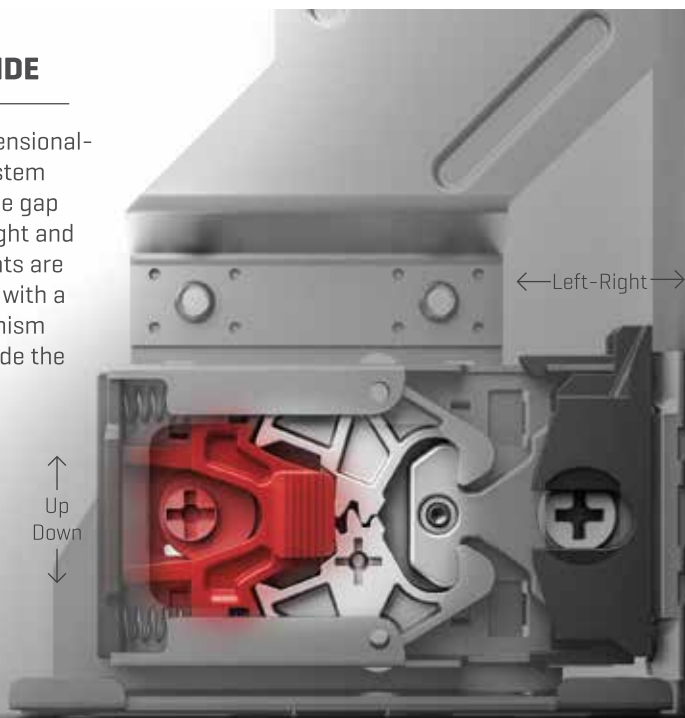

# 3D ADJUSTMENT

**Flowbox**'s three-dimensional-adjustment mechanism with its high tolerance level was designed with consideration to both-users' and manufacturers' convenience.

## TILT

---

The distinguished tilt adjustment mechanism of **Flowbox** ensures that the drawers are perfectly and easily adjusted on the front panel.

→Tilt←

## HEIGHT & SIDE

---

The three-dimensional adjustment system provides precise gap alignment. Height and side adjustments are quick and easy with a special mechanism assembled inside the drawer.