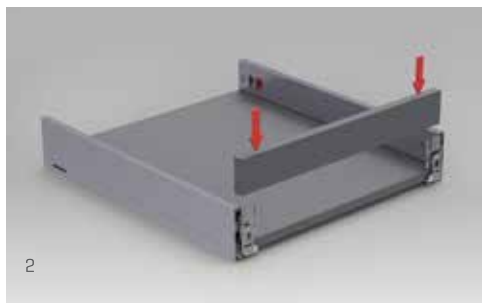

FLOWBOX

ASSEMBLY INSTRUCTIONS