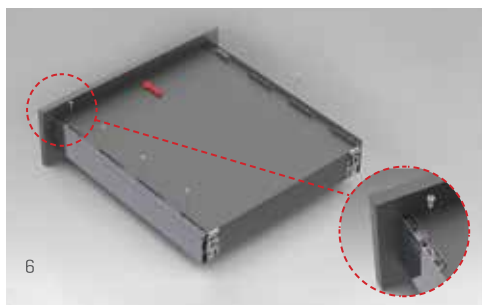

FLOWBOX

ASSEMBLY INSTRUCTIONS