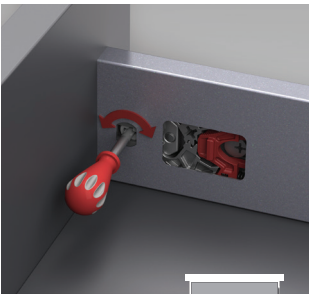

3D ADJUSTMENT

FlowBox's three-dimensional-adjustment mechanism with its high tolerance level was designed with consideration to both-users' and manufacturers' convenience.

TILT

The distinguished tilt adjustment mechanism of **FlowBox** ensures that the drawers are perfectly and easily adjusted on the front panel.

→ Tilt ←

HEIGHT & SIDE

The three-dimensional-adjustment system provides precise gap alignment. Height and side adjustments are quick and easy with a special mechanism assembled inside the drawer.

↑
Up
Down
↓

← Left-Right →

FLOWBOX

ASSEMBLY INSTRUCTIONS

FLOWBOX

ADJUSTMENT

±1,5 mm

±2 mm

SCREW LOCATIONS FOR SLIDES

FLOWBOX

INDIVIDUAL PACKAGE

Individual Package	Height 106 mm
Code	Description
12716723830584	FlowBox H106 Bottom Panel:18 mm Soft Close Length 350 mm Black
12716723830684	FlowBox H106 Bottom Panel:18 mm Soft Close Length 350 mm Mocha
12716723830784	FlowBox H106 Bottom Panel:18 mm Soft Close Length 350 mm Anthracite
12716723840584	FlowBox H106 Bottom Panel:18 mm Soft Close Length 400 mm Black
12716723840684	FlowBox H106 Bottom Panel:18 mm Soft Close Length 400 mm Mocha
12716723840784	FlowBox H106 Bottom Panel:18 mm Soft Close Length 400 mm Anthracite
12716723850584	FlowBox H106 Bottom Panel:18 mm Soft Close Length 450 mm Black
12716723850684	FlowBox H106 Bottom Panel:18 mm Soft Close Length 450 mm Mocha
12716723850784	FlowBox H106 Bottom Panel:18 mm Soft Close Length 450 mm Anthracite
12716723860584	FlowBox H106 Bottom Panel:18 mm Soft Close Length 500 mm Black
12716723860684	FlowBox H106 Bottom Panel:18 mm Soft Close Length 500 mm Mocha
12716723860784	FlowBox H106 Bottom Panel:18 mm Soft Close Length 500 mm Anthracite
12716723870584	FlowBox H106 Bottom Panel:18 mm Soft Close Length 550 mm Black
12716723870684	FlowBox H106 Bottom Panel:18 mm Soft Close Length 550 mm Mocha
12716723870784	FlowBox H106 Bottom Panel:18 mm Soft Close Length 550 mm Anthracite