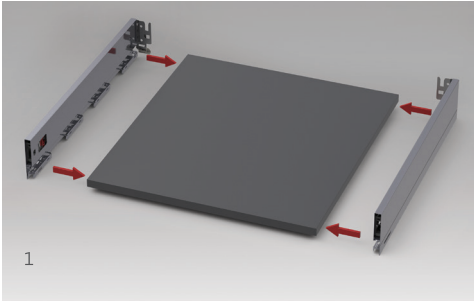

4 DIFFERENT SIDE HEIGHTS

FlowBox allow the creation of
comfort and functionality.

H: 106 Side Panel
(Inner Height: 58)

H: 192 Side Panel
(Inner Height: 144)

H: 138 Side Panel
(Inner Height: 90)

H: 256 Side Panel
(Inner Height: 208)

3D ADJUSTMENT

FlowBox's three-dimensional-adjustment mechanism with its high tolerance level was designed with consideration to both-users' and manufacturers' convenience.

TILT

The distinguished tilt adjustment mechanism of **FlowBox** ensures that the drawers are perfectly and easily adjusted on the front panel.

→ Tilt ←

HEIGHT & SIDE

The three-dimensional-adjustment system provides precise gap alignment. Height and side adjustments are quick and easy with a special mechanism assembled inside the drawer.

↑
Up
Down
↓

← Left-Right →

FLOWBOX

ASSEMBLY INSTRUCTIONS

FLOWBOX

ADJUSTMENT

±1,5 mm

±2 mm

SCREW LOCATIONS FOR SLIDES