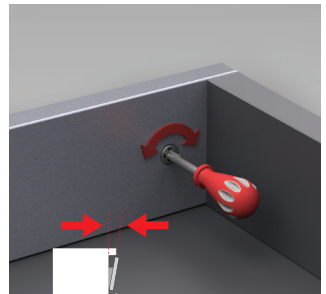

3D ADJUSTMENT

FlowBox's three-dimensional-adjustment mechanism with its high tolerance level was designed with consideration to both-users' and manufacturers' convenience.

TILT

The distinguished tilt adjustment mechanism of **FlowBox** ensures that the drawers are perfectly and easily adjusted on the front panel.

→ Tilt ←

HEIGHT & SIDE

The three-dimensional-adjustment system provides precise gap alignment. Height and side adjustments are quick and easy with a special mechanism assembled inside the drawer.

↑
Up
Down
↓

← Left-Right →

FLOWBOX

ASSEMBLY INSTRUCTIONS

FLOWBOX

ADJUSTMENT

±1,5 mm

±2 mm

SCREW LOCATIONS FOR SLIDES

FLOWBOX

INDIVIDUAL PACKAGE

Individual Package	Height 106 mm
Code	Description
12716723830584	FlowBox H106 Bottom Panel:18 mm Soft Close Length 350 mm Black
12716723830684	FlowBox H106 Bottom Panel:18 mm Soft Close Length 350 mm Mocha
12716723830784	FlowBox H106 Bottom Panel:18 mm Soft Close Length 350 mm Anthracite
12716723840584	FlowBox H106 Bottom Panel:18 mm Soft Close Length 400 mm Black
12716723840684	FlowBox H106 Bottom Panel:18 mm Soft Close Length 400 mm Mocha
12716723840784	FlowBox H106 Bottom Panel:18 mm Soft Close Length 400 mm Anthracite
12716723850584	FlowBox H106 Bottom Panel:18 mm Soft Close Length 450 mm Black
12716723850684	FlowBox H106 Bottom Panel:18 mm Soft Close Length 450 mm Mocha
12716723850784	FlowBox H106 Bottom Panel:18 mm Soft Close Length 450 mm Anthracite
12716723860584	FlowBox H106 Bottom Panel:18 mm Soft Close Length 500 mm Black
12716723860684	FlowBox H106 Bottom Panel:18 mm Soft Close Length 500 mm Mocha
12716723860784	FlowBox H106 Bottom Panel:18 mm Soft Close Length 500 mm Anthracite
12716723870584	FlowBox H106 Bottom Panel:18 mm Soft Close Length 550 mm Black
12716723870684	FlowBox H106 Bottom Panel:18 mm Soft Close Length 550 mm Mocha
12716723870784	FlowBox H106 Bottom Panel:18 mm Soft Close Length 550 mm Anthracite