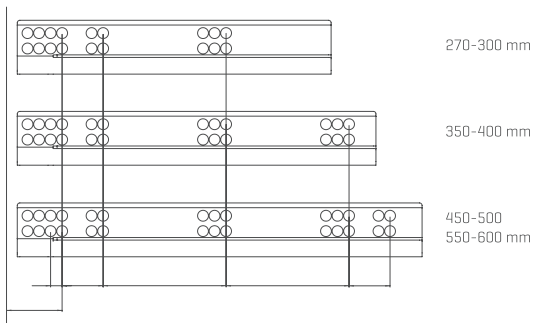

→ Tilt ←

HEIGHT & SIDE

The three-dimensional-adjustment system provides precise gap alignment. Height and side adjustments are quick and easy with a special mechanism assembled inside the drawer.

↑
Up
Down
↓

← Left-Right →

FLOWBOX

ASSEMBLY INSTRUCTIONS

FLOWBOX

ADJUSTMENT

±1,5 mm

±2 mm

SCREW LOCATIONS FOR SLIDES

FLOWBOX

INDIVIDUAL PACKAGE

Individual Package	Height 106 mm
Code	Description
12716723830584	FlowBox H106 Bottom Panel:18 mm Soft Close Length 350 mm Black
12716723830684	FlowBox H106 Bottom Panel:18 mm Soft Close Length 350 mm Mocha
12716723830784	FlowBox H106 Bottom Panel:18 mm Soft Close Length 350 mm Anthracite
12716723840584	FlowBox H106 Bottom Panel:18 mm Soft Close Length 400 mm Black
12716723840684	FlowBox H106 Bottom Panel:18 mm Soft Close Length 400 mm Mocha
12716723840784	FlowBox H106 Bottom Panel:18 mm Soft Close Length 400 mm Anthracite
12716723850584	FlowBox H106 Bottom Panel:18 mm Soft Close Length 450 mm Black
12716723850684	FlowBox H106 Bottom Panel:18 mm Soft Close Length 450 mm Mocha
12716723850784	FlowBox H106 Bottom Panel:18 mm Soft Close Length 450 mm Anthracite
12716723860584	FlowBox H106 Bottom Panel:18 mm Soft Close Length 500 mm Black
12716723860684	FlowBox H106 Bottom Panel:18 mm Soft Close Length 500 mm Mocha
12716723860784	FlowBox H106 Bottom Panel:18 mm Soft Close Length 500 mm Anthracite
12716723870584	FlowBox H106 Bottom Panel:18 mm Soft Close Length 550 mm Black
12716723870684	FlowBox H106 Bottom Panel:18 mm Soft Close Length 550 mm Mocha
12716723870784	FlowBox H106 Bottom Panel:18 mm Soft Close Length 550 mm Anthracite