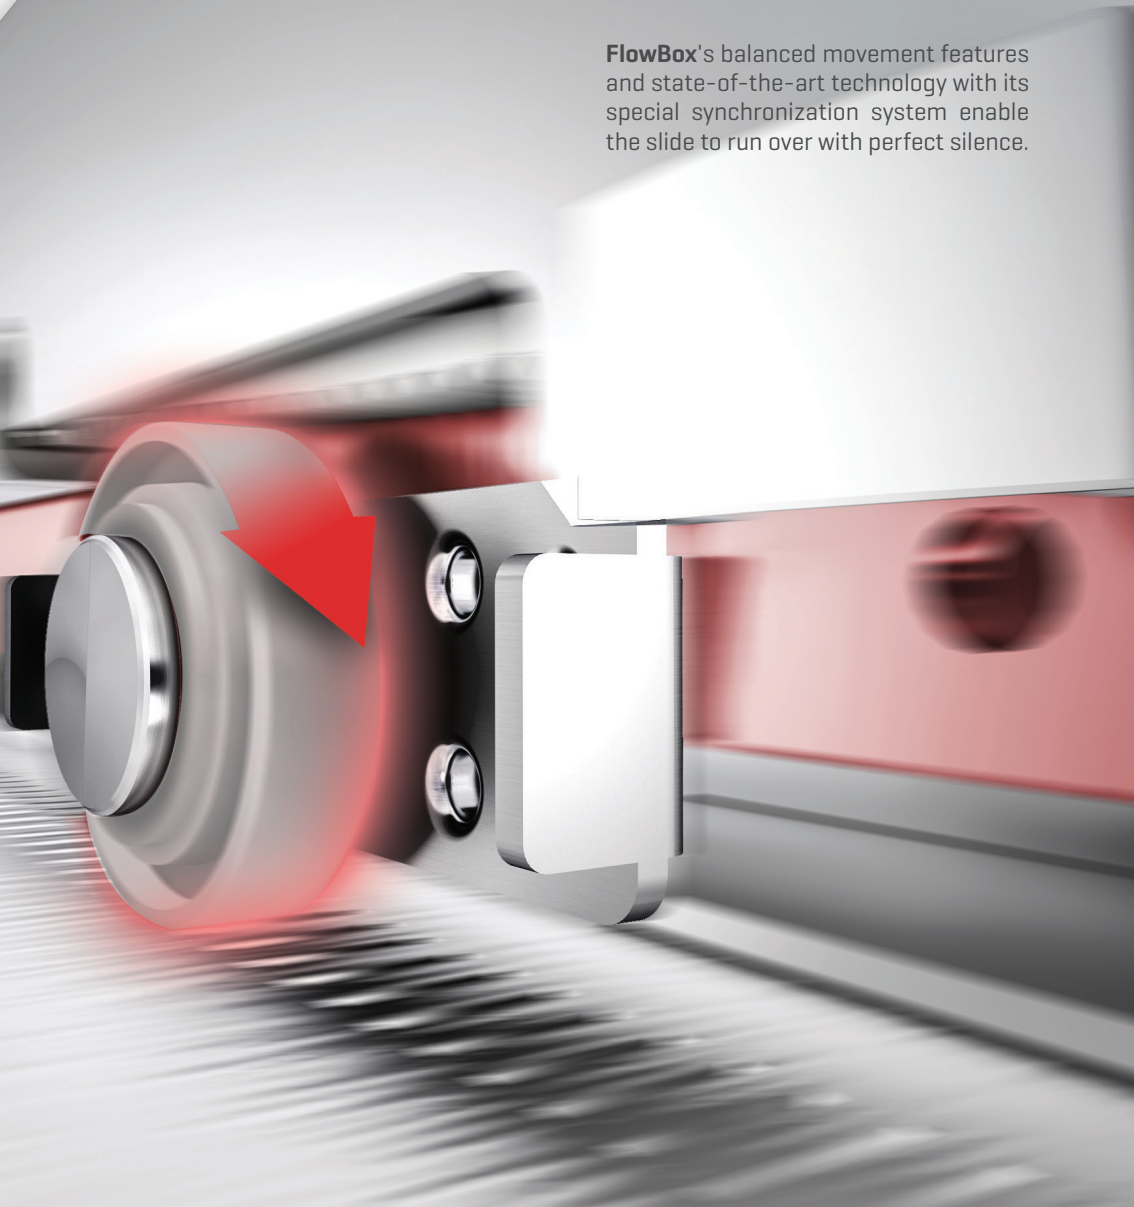

FLOWBOX

Touch the High-End Design and Functionality

Perfect combination of minimalist design, premium appearance and robust structure...

SOFT-CLOSE

FlowBox Drawer System's state-of-the-art technology and Soft-Close mechanism, allow end user to utilize the drawer easily & softly.

PUSH-OPEN

FlowBox Push-Open system provides a very smooth opening function to drawers and adds a touch of innovation...

PUSH-OPEN SOFT-CLOSE

FlowBox, thanks to the minimal pull-out force feature, requires just a small touch to open a drawer smoothly. The impeccable Soft-Close system of **FlowBox** ensures that the drawers close perfectly. SAMET New Generation Drawer Systems FlowBox combines the two most superior functions such as Push-Open and Soft-Close for perfect motion.

PERFECT SYNCHRONIZATION FOR SILENT MOVEMENT

FlowBox's balanced movement features and state-of-the-art technology with its special synchronization system enable the slide to run over with perfect silence.

3D ADJUSTMENT

FlowBox's three-dimensional-adjustment mechanism with its high tolerance level was designed with consideration to both-users' and manufacturers' convenience.

TILT

The distinguished tilt adjustment mechanism of **FlowBox** ensures that the drawers are perfectly and easily adjusted on the front panel.