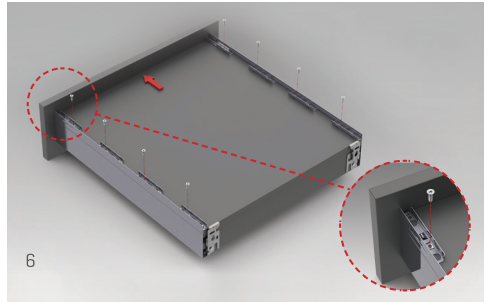

3D ADJUSTMENT

FlowBox's three-dimensional-adjustment mechanism with its high tolerance level was designed with consideration to both-users' and manufacturers' convenience.

TILT

The distinguished tilt adjustment mechanism of **FlowBox** ensures that the drawers are perfectly and easily adjusted on the front panel.

→ Tilt ←

HEIGHT & SIDE

The three-dimensional-adjustment system provides precise gap alignment. Height and side adjustments are quick and easy with a special mechanism assembled inside the drawer.

↑
Up
Down
↓

← Left-Right →

FLOWBOX

ASSEMBLY INSTRUCTIONS

FLOWBOX

ADJUSTMENT

±1,5 mm

±2 mm

SCREW LOCATIONS FOR SLIDES