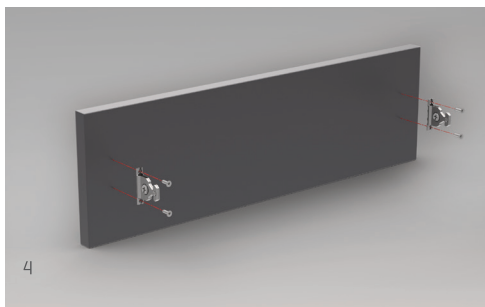

3D ADJUSTMENT

FlowBox's three-dimensional-adjustment mechanism with its high tolerance level was designed with consideration to both-users' and manufacturers' convenience.

TILT

The distinguished tilt adjustment mechanism of **FlowBox** ensures that the drawers are perfectly and easily adjusted on the front panel.

→ Tilt ←

HEIGHT & SIDE

The three-dimensional-adjustment system provides precise gap alignment. Height and side adjustments are quick and easy with a special mechanism assembled inside the drawer.

↑
Up
Down
↓

← Left-Right →

FLOWBOX

ASSEMBLY INSTRUCTIONS

FLOWBOX

ADJUSTMENT

±1,5 mm

±2 mm

SCREW LOCATIONS FOR SLIDES

FLOWBOX

INDIVIDUAL PACKAGE

Individual Package	Height 106 mm
Code	Description
12716723830584	FlowBox H106 Bottom Panel:18 mm Soft Close Length 350 mm Black
12716723830684	FlowBox H106 Bottom Panel:18 mm Soft Close Length 350 mm Mocha
12716723830784	FlowBox H106 Bottom Panel:18 mm Soft Close Length 350 mm Anthracite
12716723840584	FlowBox H106 Bottom Panel:18 mm Soft Close Length 400 mm Black
12716723840684	FlowBox H106 Bottom Panel:18 mm Soft Close Length 400 mm Mocha
12716723840784	FlowBox H106 Bottom Panel:18 mm Soft Close Length 400 mm Anthracite
12716723850584	FlowBox H106 Bottom Panel:18 mm Soft Close Length 450 mm Black
12716723850684	FlowBox H106 Bottom Panel:18 mm Soft Close Length 450 mm Mocha
12716723850784	FlowBox H106 Bottom Panel:18 mm Soft Close Length 450 mm Anthracite
12716723860584	FlowBox H106 Bottom Panel:18 mm Soft Close Length 500 mm Black
12716723860684	FlowBox H106 Bottom Panel:18 mm Soft Close Length 500 mm Mocha
12716723860784	FlowBox H106 Bottom Panel:18 mm Soft Close Length 500 mm Anthracite
12716723870584	FlowBox H106 Bottom Panel:18 mm Soft Close Length 550 mm Black
12716723870684	FlowBox H106 Bottom Panel:18 mm Soft Close Length 550 mm Mocha
12716723870784	FlowBox H106 Bottom Panel:18 mm Soft Close Length 550 mm Anthracite