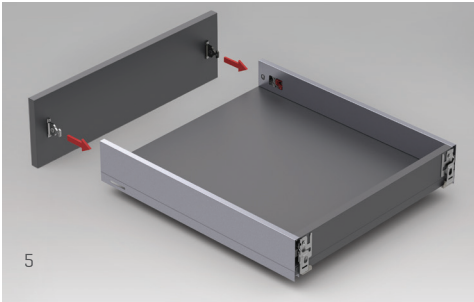

FLOWBOX

ASSEMBLY INSTRUCTIONS