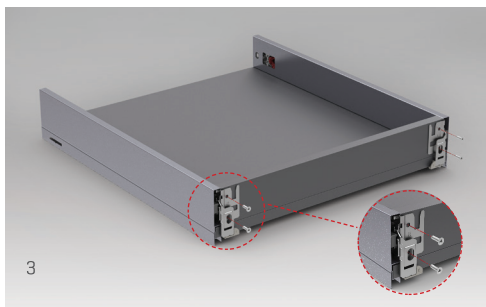

3D ADJUSTMENT

FlowBox's three-dimensional-adjustment mechanism with its high tolerance level was designed with consideration to both-users' and manufacturers' convenience.

TILT

The distinguished tilt adjustment mechanism of **FlowBox** ensures that the drawers are perfectly and easily adjusted on the front panel.

→ Tilt ←

HEIGHT & SIDE

The three-dimensional-adjustment system provides precise gap alignment. Height and side adjustments are quick and easy with a special mechanism assembled inside the drawer.

↑
Up
Down
↓

← Left-Right →

FLOWBOX

ASSEMBLY INSTRUCTIONS

FLOWBOX

ADJUSTMENT

±1,5 mm

±2 mm

SCREW LOCATIONS FOR SLIDES

FLOWBOX

INDIVIDUAL PACKAGE

Individual Package	Height 106 mm
Code	Description
12716723830584	FlowBox H106 Bottom Panel:18 mm Soft Close Length 350 mm Black
12716723830684	FlowBox H106 Bottom Panel:18 mm Soft Close Length 350 mm Mocha
12716723830784	FlowBox H106 Bottom Panel:18 mm Soft Close Length 350 mm Anthracite
12716723840584	FlowBox H106 Bottom Panel:18 mm Soft Close Length 400 mm Black
12716723840684	FlowBox H106 Bottom Panel:18 mm Soft Close Length 400 mm Mocha
12716723840784	FlowBox H106 Bottom Panel:18 mm Soft Close Length 400 mm Anthracite
12716723850584	FlowBox H106 Bottom Panel:18 mm Soft Close Length 450 mm Black
12716723850684	FlowBox H106 Bottom Panel:18 mm Soft Close Length 450 mm Mocha
12716723850784	FlowBox H106 Bottom Panel:18 mm Soft Close Length 450 mm Anthracite
12716723860584	FlowBox H106 Bottom Panel:18 mm Soft Close Length 500 mm Black
12716723860684	FlowBox H106 Bottom Panel:18 mm Soft Close Length 500 mm Mocha
12716723860784	FlowBox H106 Bottom Panel:18 mm Soft Close Length 500 mm Anthracite
12716723870584	FlowBox H106 Bottom Panel:18 mm Soft Close Length 550 mm Black
12716723870684	FlowBox H106 Bottom Panel:18 mm Soft Close Length 550 mm Mocha
12716723870784	FlowBox H106 Bottom Panel:18 mm Soft Close Length 550 mm Anthracite