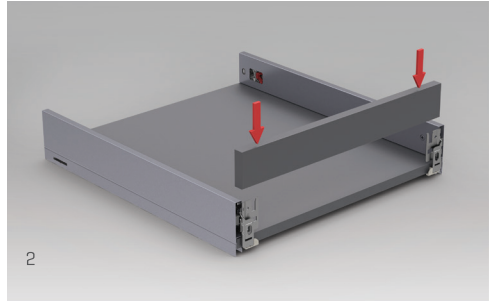

FLOWBOX

ASSEMBLY INSTRUCTIONS