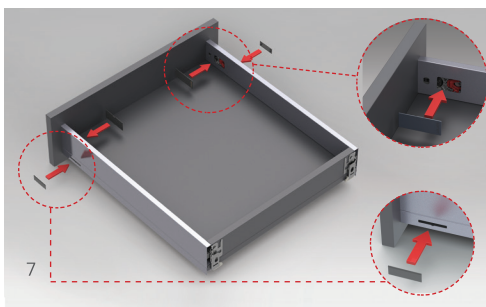

3D ADJUSTMENT

FlowBox's three-dimensional-adjustment mechanism with its high tolerance level was designed with consideration to both-users' and manufacturers' convenience.

TILT

The distinguished tilt adjustment mechanism of **FlowBox** ensures that the drawers are perfectly and easily adjusted on the front panel.

→ Tilt ←

HEIGHT & SIDE

The three-dimensional-adjustment system provides precise gap alignment. Height and side adjustments are quick and easy with a special mechanism assembled inside the drawer.

↑
Up
Down
↓

← Left-Right →

FLOWBOX

ASSEMBLY INSTRUCTIONS

FLOWBOX

ADJUSTMENT

±1,5 mm

±2 mm

SCREW LOCATIONS FOR SLIDES

FLOWBOX

INDIVIDUAL PACKAGE

Individual Package	Height 106 mm
Code	Description
12716723830584	FlowBox H106 Bottom Panel:18 mm Soft Close Length 350 mm Black
12716723830684	FlowBox H106 Bottom Panel:18 mm Soft Close Length 350 mm Mocha
12716723830784	FlowBox H106 Bottom Panel:18 mm Soft Close Length 350 mm Anthracite
12716723840584	FlowBox H106 Bottom Panel:18 mm Soft Close Length 400 mm Black
12716723840684	FlowBox H106 Bottom Panel:18 mm Soft Close Length 400 mm Mocha
12716723840784	FlowBox H106 Bottom Panel:18 mm Soft Close Length 400 mm Anthracite
12716723850584	FlowBox H106 Bottom Panel:18 mm Soft Close Length 450 mm Black
12716723850684	FlowBox H106 Bottom Panel:18 mm Soft Close Length 450 mm Mocha
12716723850784	FlowBox H106 Bottom Panel:18 mm Soft Close Length 450 mm Anthracite
12716723860584	FlowBox H106 Bottom Panel:18 mm Soft Close Length 500 mm Black
12716723860684	FlowBox H106 Bottom Panel:18 mm Soft Close Length 500 mm Mocha
12716723860784	FlowBox H106 Bottom Panel:18 mm Soft Close Length 500 mm Anthracite
12716723870584	FlowBox H106 Bottom Panel:18 mm Soft Close Length 550 mm Black
12716723870684	FlowBox H106 Bottom Panel:18 mm Soft Close Length 550 mm Mocha
12716723870784	FlowBox H106 Bottom Panel:18 mm Soft Close Length 550 mm Anthracite