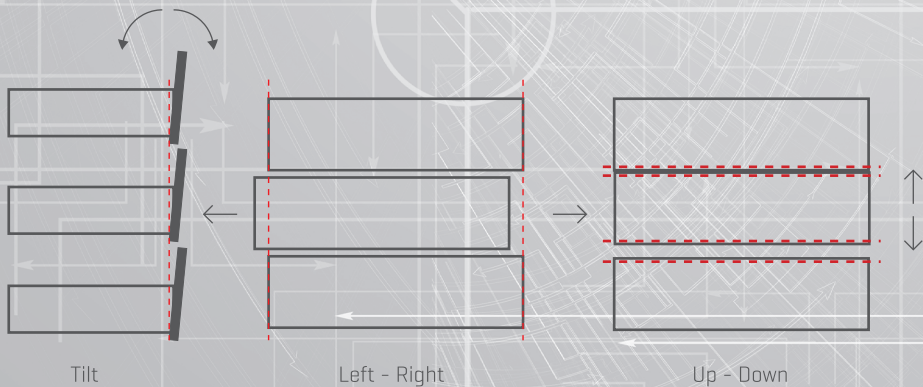

4 DIFFERENT SIDE HEIGHTS

FlowBox allow the creation of
comfort and functionality.

H: 106 Side Panel
(Inner Height: 58)

H: 192 Side Panel
(Inner Height: 144)

H: 138 Side Panel
(Inner Height: 90)

H: 256 Side Panel
(Inner Height: 208)

3D ADJUSTMENT

FlowBox's three-dimensional-adjustment mechanism with its high tolerance level was designed with consideration to both-users' and manufacturers' convenience.

TILT

The distinguished tilt adjustment mechanism of **FlowBox** ensures that the drawers are perfectly and easily adjusted on the front panel.

→ Tilt ←

HEIGHT & SIDE

The three-dimensional-adjustment system provides precise gap alignment. Height and side adjustments are quick and easy with a special mechanism assembled inside the drawer.

↑
Up
Down
↓