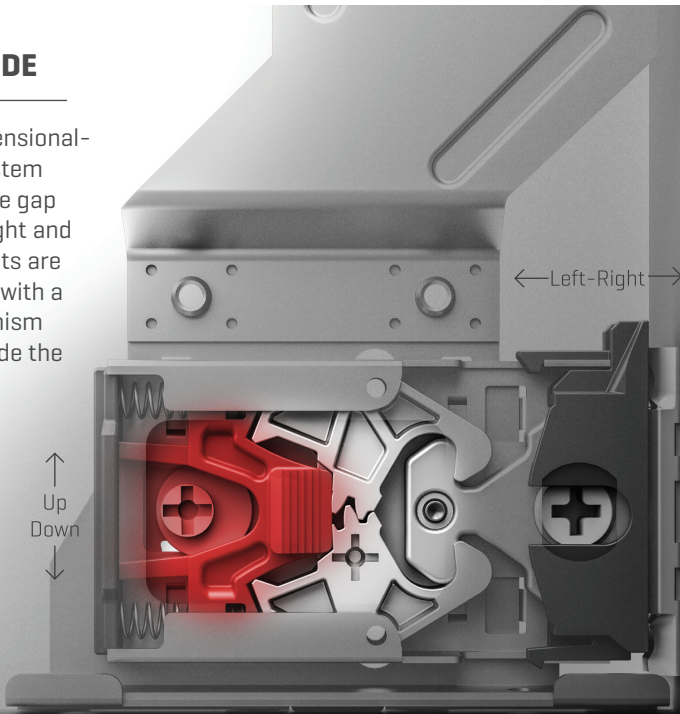

HEIGHT & SIDE

The three-dimensional-adjustment system provides precise gap alignment. Height and side adjustments are quick and easy with a special mechanism assembled inside the drawer.

↑
Up
Down
↓

← Left-Right →