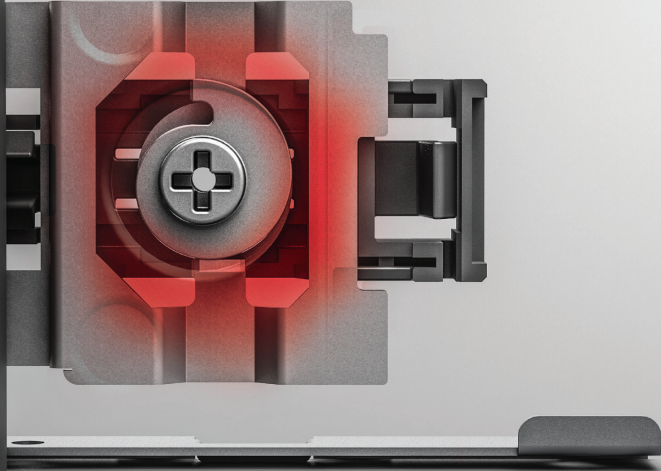

PUSH-OPEN

FlowBox Push-Open system provides a very smooth opening function to drawers and adds a touch of innovation...

PUSH-OPEN SOFT-CLOSE

FlowBox, thanks to the minimal pull-out force feature, requires just a small touch to open a drawer smoothly. The impeccable Soft-Close system of **FlowBox** ensures that the drawers close perfectly. SAMET New Generation Drawer Systems FlowBox combines the two most superior functions such as Push-Open and Soft-Close for perfect motion.

4 DIFFERENT SIDE HEIGHTS

FlowBox allow the creation of
comfort and functionality.

H: 106 Side Panel
(Inner Height: 58)

H: 192 Side Panel
(Inner Height: 144)

H: 138 Side Panel
(Inner Height: 90)

H: 256 Side Panel
(Inner Height: 208)

3D ADJUSTMENT

FlowBox's three-dimensional-adjustment mechanism with its high tolerance level was designed with consideration to both-users' and manufacturers' convenience.

TILT

The distinguished tilt adjustment mechanism of **FlowBox** ensures that the drawers are perfectly and easily adjusted on the front panel.

→ Tilt ←

HEIGHT & SIDE

The three-dimensional-adjustment system provides precise gap alignment. Height and side adjustments are quick and easy with a special mechanism assembled inside the drawer.

↑
Up
Down
↓