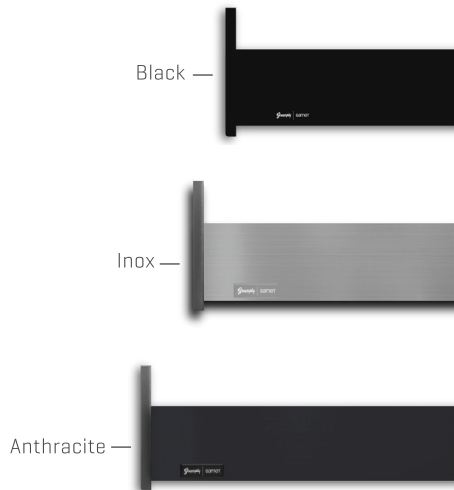

PERFECT SYNCHRONIZATION FOR SILENT MOVEMENT

FlowBox's balanced movement features and state-of-the-art technology with its special synchronization system enable the slide to run over with perfect silence.

CHOOSE YOUR OWN
COLOUR

EXCLUSIVE COLOURS

FlowBox completes the new generation of furniture with its trendy colours to create a perfect total look.

SPECIAL COLOURS

The generous range of side colour options maximises the exclusivity of **FlowBox**.