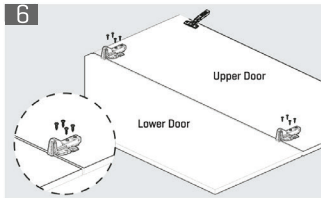

Finger pinch protection...

ensures quality safety with the interim hinge design to avoid finger pinches.

Perfect Adjustment

Soft-closing adjustment

Thanks to its soft-closing adjustment feature, the door can be closed faster or slower.

Opening angle

Multi-Mech provides two different opening angles... 90 and 110 degree opening...

Power adjustment

Ensures the best loading power for different door weights...

Opening Angle Adjustment

Please make sure to place the pins on the preferred opening angle.
 For 90 degree opening, please lower the doors below 90 degree angle and then turn the screw towards 90 degree direction. For 110 degree opening, please turn the screw towards 110 degree direction.