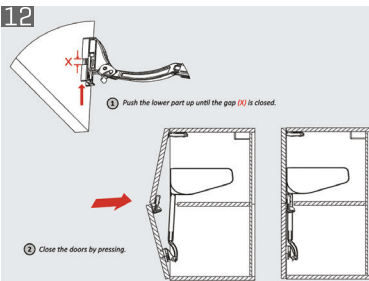

Finger pinch protection...

ensures quality safety with the interim hinge design to avoid finger pinches.

Perfect Adjustment

Soft-closing adjustment

Thanks to its soft-closing adjustment feature, the door can be closed faster or slower.

Opening angle

Multi-Mech provides two different opening angles... 90 and 110 degree opening...

Power adjustment

Ensures the best loading power for different door weights...

Opening Angle Adjustment

Please make sure to place the pins on the preferred opening angle.
 For 90 degree opening, please lower the doors below 90 degree angle and then turn the screw towards 90 degree direction. For 110 degree opening, please turn the screw towards 110 degree direction.