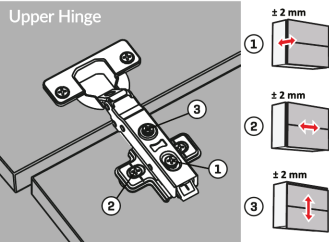

Upper Hinge