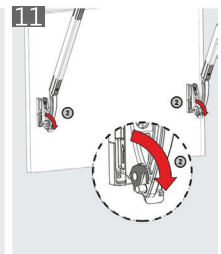

Finger pinch protection...

ensures quality safety with the interim hinge design to avoid finger pinches.

Perfect Adjustment

Soft-closing adjustment

Thanks to its soft-closing adjustment feature, the door can be closed faster or slower.

Opening angle

Multi-Mech provides two different opening angles... 90 and 110 degree opening...

Power adjustment

Ensures the best loading power for different door weights...

Opening Angle Adjustment

Please make sure to place the pins on the preferred opening angle.
 For 90 degree opening, please lower the doors below 90 degree angle and then turn the screw towards 90 degree direction. For 110 degree opening, please turn the screw towards 110 degree direction.

⚠ Important Note: Please make the opening angle adjustment with a manual screwdriver with a #2 Pozzi drive tip.

Soft Closing (Damper) Adjustment

① Take out the damper safety pin.

③ Place the damper safety pin.