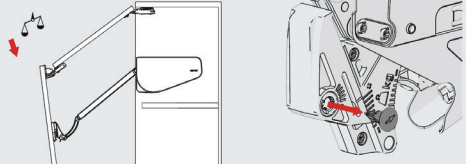

Soft Closing (Damper) Adjustment

① Take out the damper safety pin.

③ Place the damper safety pin.