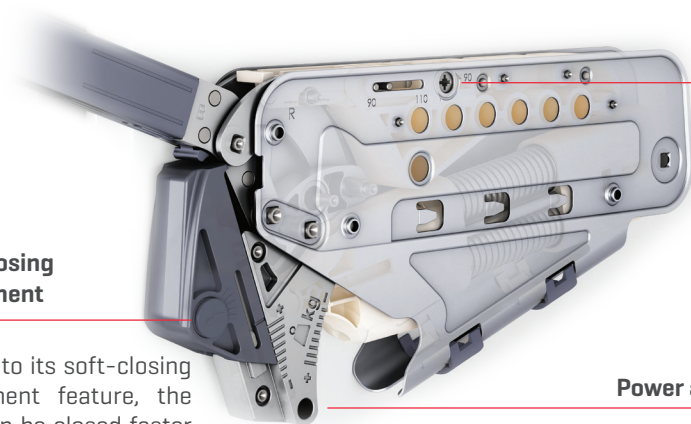

Finger pinch protection...

ensures quality safety with the interim hinge design to avoid finger pinches.

Perfect Adjustment

Soft-closing adjustment

Thanks to its soft-closing adjustment feature, the door can be closed faster or slower.