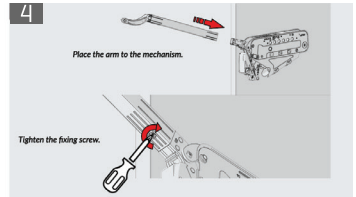

Finger pinch protection...

ensures quality safety with the interim hinge design to avoid finger pinches.

Perfect Adjustment

Soft-closing adjustment

Thanks to its soft-closing adjustment feature, the door can be closed faster or slower.

Opening angle

Multi-Mech provides two different opening angles... 90 and 110 degree opening...

Power adjustment

Ensures the best loading power for different door weights...

Opening Angle Adjustment

Please make sure to place the pins on the preferred opening angle.
 For 90 degree opening, please lower the doors below 90 degree angle and then turn the screw towards 90 degree direction. For 110 degree opening, please turn the screw towards 110 degree direction.

⚠ Important Note: Please make the opening angle adjustment with a manual screwdriver with a #2 Pozzi drive tip.

Soft Closing (Damper) Adjustment

① Take out the damper safety pin.

③ Place the damper safety pin.