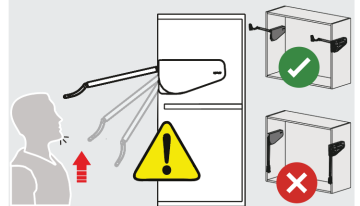

Caution

Left&right, up&down and back&forward adjustment can be done as shown in the image for better alignment.

Caution: Lever arm can spring up and cause injury.