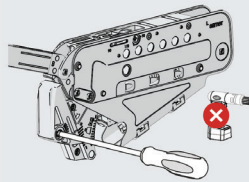

⚠ Please pay attention to the arrow sign for placing the damper safety pin.