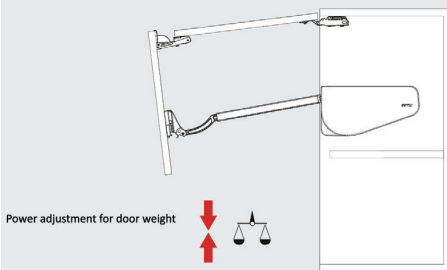

Power adjustment for door weight