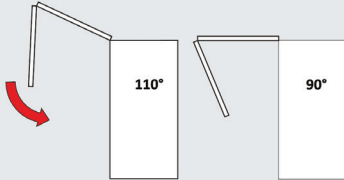

Opening Angle Adjustment

⚠ Important Note: Please make the opening angle adjustment with a manual screwdriver with a #2 Pozzi drive tip.