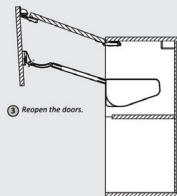

Finger pinch protection...

ensures quality safety with the interim hinge design to avoid finger pinches.

Perfect Adjustment

Soft-closing adjustment

Thanks to its soft-closing adjustment feature, the door can be closed faster or slower.

Opening angle

Multi-Mech provides two different opening angles... 90 and 110 degree opening...

Power adjustment

Ensures the best loading power for different door weights...

Opening Angle Adjustment

Please make sure to place the pins on the preferred opening angle.
 For 90 degree opening, please lower the doors below 90 degree angle and then turn the screw towards 90 degree direction. For 110 degree opening, please turn the screw towards 110 degree direction.