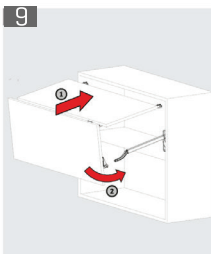

Finger pinch protection...

ensures quality safety with the interim hinge design to avoid finger pinches.

Perfect Adjustment

Soft-closing adjustment

Thanks to its soft-closing adjustment feature, the door can be closed faster or slower.

Opening angle

Multi-Mech provides two different opening angles... 90 and 110 degree opening...

Power adjustment

Ensures the best loading power for different door weights...

Opening Angle Adjustment

Please make sure to place the pins on the preferred opening angle.
 For 90 degree opening, please lower the doors below 90 degree angle and then turn the screw towards 90 degree direction. For 110 degree opening, please turn the screw towards 110 degree direction.