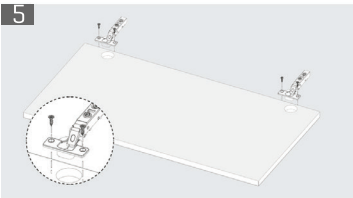

Finger pinch protection...

ensures quality safety with the interim hinge design to avoid finger pinches.

Perfect Adjustment

Soft-closing adjustment

Thanks to its soft-closing adjustment feature, the door can be closed faster or slower.

Opening angle

Multi-Mech provides two different opening angles... 90 and 110 degree opening...

Power adjustment

Ensures the best loading power for different door weights...

Opening Angle Adjustment

Please make sure to place the pins on the preferred opening angle.
 For 90 degree opening, please lower the doors below 90 degree angle and then turn the screw towards 90 degree direction. For 110 degree opening, please turn the screw towards 110 degree direction.