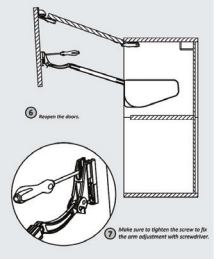

Finger pinch protection...

ensures quality safety with the interim hinge design to avoid finger pinches.

Perfect Adjustment

Soft-closing adjustment

Thanks to its soft-closing adjustment feature, the door can be closed faster or slower.

Opening angle

Multi-Mech provides two different opening angles... 90 and 110 degree opening...

Power adjustment

Ensures the best loading power for different door weights...

Opening Angle Adjustment

Please make sure to place the pins on the preferred opening angle.
 For 90 degree opening, please lower the doors below 90 degree angle and then turn the screw towards 90 degree direction. For 110 degree opening, please turn the screw towards 110 degree direction.