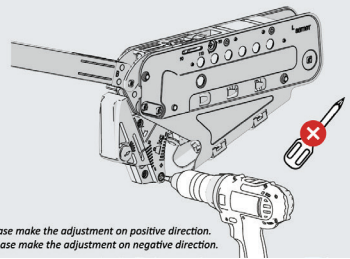

Opening Angle Adjustment

⚠ Important Note: Please make the opening angle adjustment with a manual screwdriver with a #2 Pozzi drive tip.

Soft Closing (Damper) Adjustment

① Take out the damper safety pin.

③ Place the damper safety pin.

⚠ Please pay attention to the arrow sign for placing the damper safety pin.

Power adjustment for door weight

Upper Hinge

Middle Hinge

Caution

Left&right, up&down and back&forward adjustment can be done as shown in the image for better alignment.

Caution: Lever arm can spring up and cause injury.