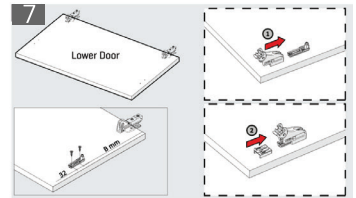

Finger pinch protection...

ensures quality safety with the interim hinge design to avoid finger pinches.

Perfect Adjustment

Soft-closing adjustment

Thanks to its soft-closing adjustment feature, the door can be closed faster or slower.

Opening angle

Multi-Mech provides two different opening angles... 90 and 110 degree opening...

Power adjustment

Ensures the best loading power for different door weights...

Opening Angle Adjustment

Please make sure to place the pins on the preferred opening angle.
 For 90 degree opening, please lower the doors below 90 degree angle and then turn the screw towards 90 degree direction. For 110 degree opening, please turn the screw towards 110 degree direction.