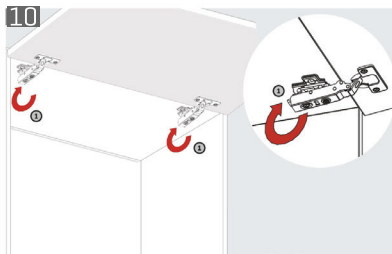

Finger pinch protection...

ensures quality safety with the interim hinge design to avoid finger pinches.

Perfect Adjustment

Soft-closing adjustment

Thanks to its soft-closing adjustment feature, the door can be closed faster or slower.

Opening angle

Multi-Mech provides two different opening angles... 90 and 110 degree opening...

Power adjustment

Ensures the best loading power for different door weights...

Opening Angle Adjustment

Please make sure to place the pins on the preferred opening angle.
 For 90 degree opening, please lower the doors below 90 degree angle and then turn the screw towards 90 degree direction. For 110 degree opening, please turn the screw towards 110 degree direction.