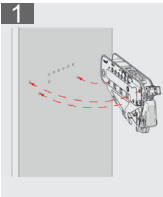

Finger pinch protection...

ensures quality safety with the interim hinge design to avoid finger pinches.

Perfect Adjustment

Soft-closing adjustment

Thanks to its soft-closing adjustment feature, the door can be closed faster or slower.

Opening angle

Multi-Mech provides two different opening angles... 90 and 110 degree opening...

Power adjustment

Ensures the best loading power for different door weights...

Opening Angle Adjustment

Please make sure to place the pins on the preferred opening angle.
 For 90 degree opening, please lower the doors below 90 degree angle and then turn the screw towards 90 degree direction. For 110 degree opening, please turn the screw towards 110 degree direction.