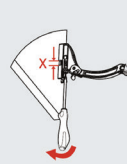

Finger pinch protection...

ensures quality safety with the interim hinge design to avoid finger pinches.

Perfect Adjustment

Soft-closing adjustment

Thanks to its soft-closing adjustment feature, the door can be closed faster or slower.

Opening angle

Multi-Mech provides two different opening angles... 90 and 110 degree opening...

Power adjustment

Ensures the best loading power for different door weights...

Opening Angle Adjustment

Please make sure to place the pins on the preferred opening angle.
 For 90 degree opening, please lower the doors below 90 degree angle and then turn the screw towards 90 degree direction. For 110 degree opening, please turn the screw towards 110 degree direction.

⚠ Important Note: Please make the opening angle adjustment with a manual screwdriver with a #2 Pozzi drive tip.

Soft Closing (Damper) Adjustment

① Take out the damper safety pin.

③ Place the damper safety pin.