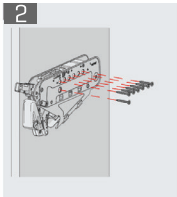

Finger pinch protection...

ensures quality safety with the interim hinge design to avoid finger pinches.

Perfect Adjustment

Soft-closing adjustment

Thanks to its soft-closing adjustment feature, the door can be closed faster or slower.

Opening angle

Multi-Mech provides two different opening angles... 90 and 110 degree opening...

Power adjustment

Ensures the best loading power for different door weights...

Opening Angle Adjustment

Please make sure to place the pins on the preferred opening angle.
 For 90 degree opening, please lower the doors below 90 degree angle and then turn the screw towards 90 degree direction. For 110 degree opening, please turn the screw towards 110 degree direction.