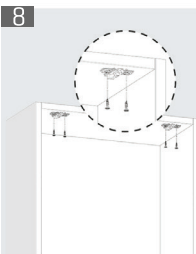

Opening angle

Multi-Mech provides two different opening angles... 90 and 110 degree opening...

Power adjustment

Ensures the best loading power for different door weights...

Opening Angle Adjustment

Please make sure to place the pins on the preferred opening angle.
 For 90 degree opening, please lower the doors below 90 degree angle and then turn the screw towards 90 degree direction. For 110 degree opening, please turn the screw towards 110 degree direction.