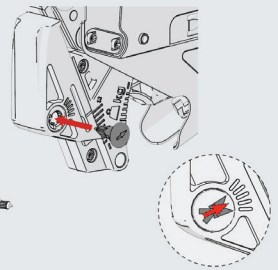

⚠ Please pay attention to the arrow sign for placing the damper safety pin.