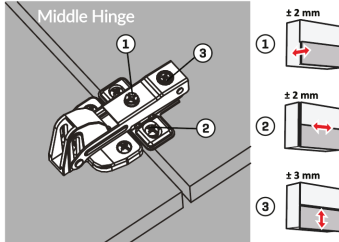

Middle Hinge