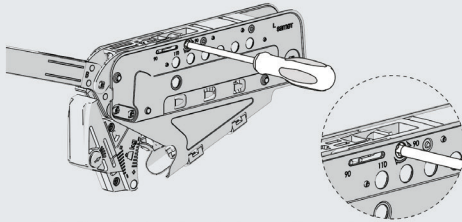

Opening Angle Adjustment

⚠ Important Note: Please make the opening angle adjustment with a manual screwdriver with a #2 Pozzi drive tip.