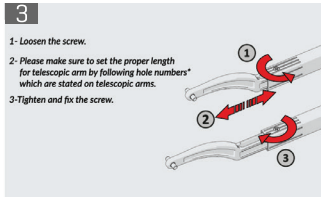

Finger pinch protection...

ensures quality safety with the interim hinge design to avoid finger pinches.

Perfect Adjustment

Soft-closing adjustment

Thanks to its soft-closing adjustment feature, the door can be closed faster or slower.

Opening angle

Multi-Mech provides two different opening angles... 90 and 110 degree opening...

Power adjustment

Ensures the best loading power for different door weights...

Opening Angle Adjustment

Please make sure to place the pins on the preferred opening angle.
 For 90 degree opening, please lower the doors below 90 degree angle and then turn the screw towards 90 degree direction. For 110 degree opening, please turn the screw towards 110 degree direction.