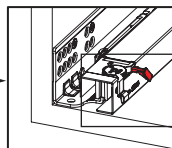

Important !!!
Make sure keep the safety pin open before the drawer is placed.

2