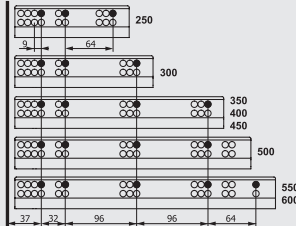

Drawer and Cabinet Dimensions P-O / S-C (Lock-Fix)

Drawer and Cabinet Dimensions P-O / S-C (Pin Fix)