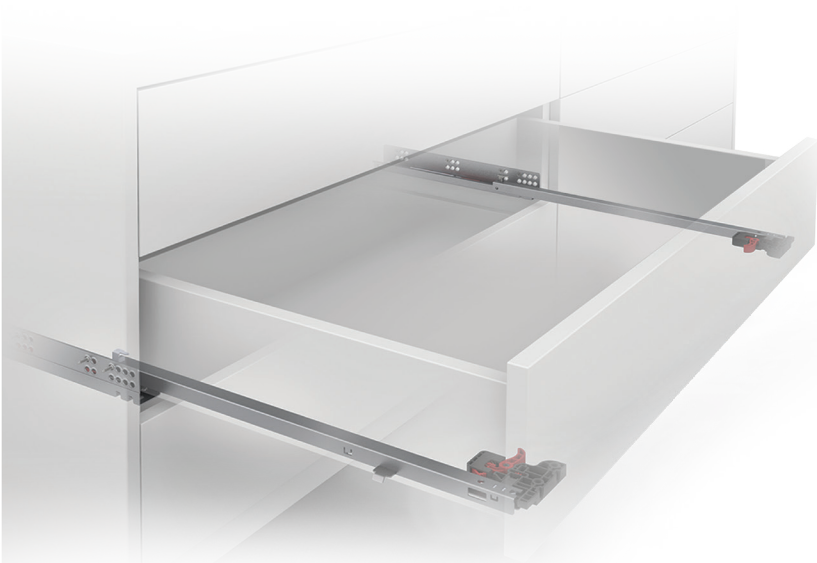

Slidea Push - Open

Thanks to Slidea Push Open System from now on, your drawers only needs a gentle touch for opening. Widen your freedom of design with non-handle drawers.

You can also make precise alignment on front gap with adjustable push - open version.

SLIDEASINGLE

Undermount Slide Systems

Drawer and Cabinet Dimensions P-O / S-C (Lock-Fix)

Drawer and Cabinet Dimensions P-O / S-C (Pin Fix)

Screw Location for the Slides Lock - Fix (16 mm)

Screw Location for the Slides Lock - Fix (18 mm)