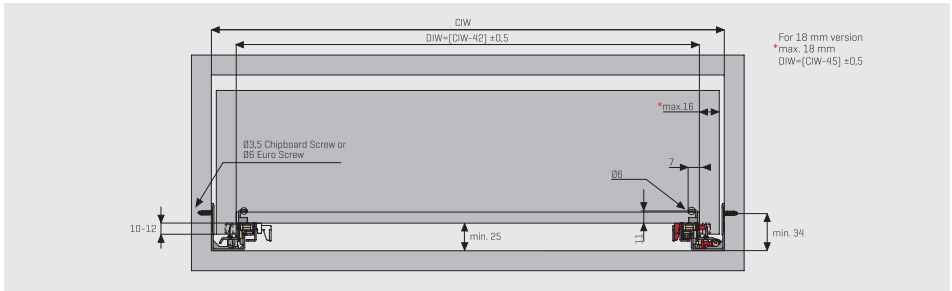

Screw Location for the Slides Lock - Fix (18 mm)

Drawer and Cabinet Dimensions P-O / S-C (Pin Fix)

Screw Location for the Slides Lock - Fix (16 mm)