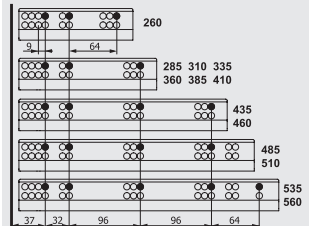

Drawer and Cabinet Dimensions P-O / S-C (Lock-Fix)

Drawer and Cabinet Dimensions P-O / S-C (Pin Fix)