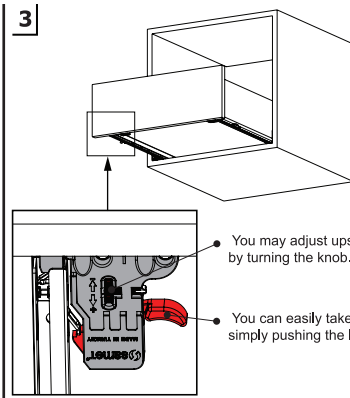

LOCK - FIX ASSEMBLY INSTRUCTIONS

1

Note: Use angled holes to mount smart lock when wooden floor width is selected less than 12 mm.

2

3

You may adjust upside positioning by turning the knob.

You can easily take the drawer out by simply pushing the latch smart lock