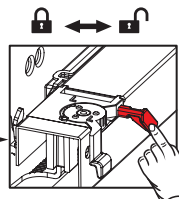

Important !!!
Make sure keep the safety pin open before the drawer is placed.

2