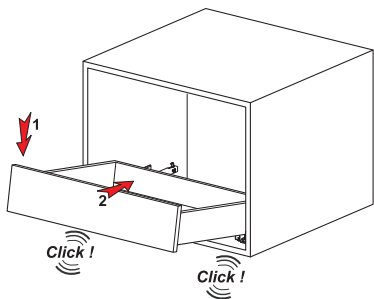

LOCK - FIX ASSEMBLY INSTRUCTIONS

1

Note: Use angled holes to mount smart lock when wooden floor width is selected less than 12 mm.

2

3

You may adjust upside positioning by turning the knob.

You can easily take the drawer out by simply pushing the latch smart lock