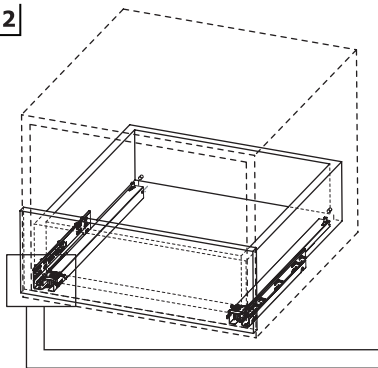

Important !!!
Make sure keep the safety pin open before the drawer is placed.

2