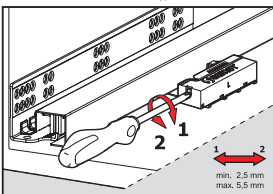

Important !!!
Make sure keep the safety pin open before the drawer is placed.

2