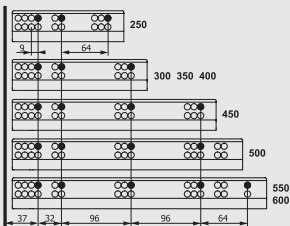

Drawer and Cabinet Dimensions P-O / S-C (Lock-Fix)

Drawer and Cabinet Dimensions P-O / S-C (Pin Fix)