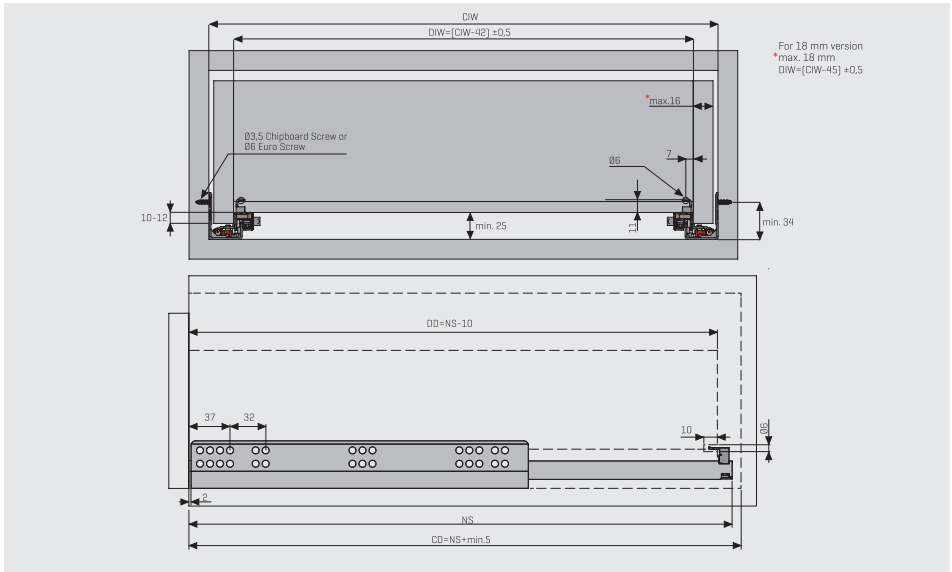

Drawer and Cabinet Dimensions P-O / S-C (Lock-Fix)