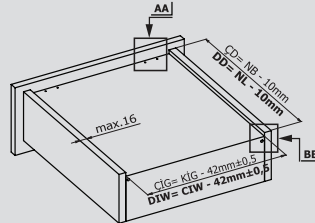

SLIDEASINGLE

Undermount Slide Systems

Drawer and Cabinet Dimensions P-O / S-C (Lock-Fix)

Drawer and Cabinet Dimensions P-O / S-C (Pin Fix)

Screw Location for the Slides Lock - Fix (16 mm)

Screw Location for the Slides Lock - Fix (18 mm)

Screw Location for the Slides Pin - Fix (16 - 18 mm)

Single Extension Lock Fix [16 mm]

Boutique Package Right/Left SET			
NOMINAL SIZE	CODE With Brake	CODE Without Brake	PACKING
250 mm	12722821	12722811	12 Set
300 mm	12722822	12722812	12 Set
350 mm	12722823	12722813	12 Set
400 mm	12722824	12722814	12 Set
450 mm	12722825	12722815	12 Set
500 mm	12722826	12722816	12 Set
550 mm	12722827	12722817	12 Set
600 mm	12722828	12722818	12 Set

Drawer Dimensions

Industrial Package With Brake			
NOMINAL SIZE	CODE Right	CODE Left	PACKING
250 mm	12722851	12722861	24 Pcs
300 mm	12722852	12722862	24 Pcs
350 mm	12722853	12722863	24 Pcs
400 mm	12722854	12722864	24 Pcs
450 mm	12722855	12722865	24 Pcs
500 mm	12722856	12722866	24 Pcs
550 mm	12722857	12722867	24 Pcs
600 mm	12722858	12722868	24 Pcs

Single Extension Push Open Lock Fix [16 mm]

Slidea Drawer Slide Right/Left SET			
NOMINAL SIZE	CODE	CODE ADJUSTABLE	PACKING
250 mm	12723511	12723711	12 Set
300 mm	12723512	12723712	12 Set
350 mm	12723513	12723713	12 Set
400 mm	12723514	12723714	12 Set
450 mm	12723515	12723715	12 Set
500 mm	12723516	12723716	12 Set
550 mm	12723517	12723717	12 Set
600 mm	12723518	12723718	12 Set