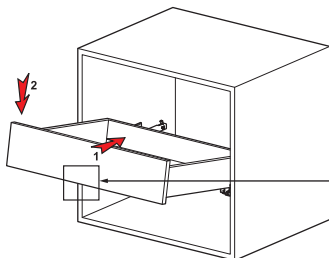

PIN - FIX ASSEMBLY INSTRUCTIONS

1