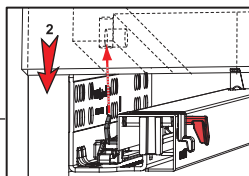

PIN - FIX ASSEMBLY INSTRUCTIONS

1