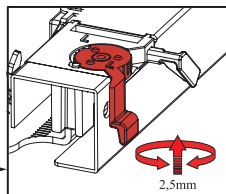

Important !!!
Make sure keep the safety pin open before the drawer is placed.

2