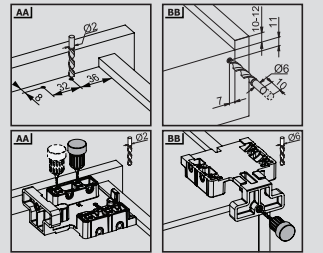

Single Extension Lock Fix [16 mm]

Boutique Package Right/Left SET			
NOMINAL SIZE	CODE With Brake	CODE Without Brake	PACKING
250 mm	12722821	12722811	12 Set
300 mm	12722822	12722812	12 Set
350 mm	12722823	12722813	12 Set
400 mm	12722824	12722814	12 Set
450 mm	12722825	12722815	12 Set
500 mm	12722826	12722816	12 Set
550 mm	12722827	12722817	12 Set
600 mm	12722828	12722818	12 Set

Drawer Dimensions

Industrial Package With Brake			
NOMINAL SIZE	CODE Right	CODE Left	PACKING
250 mm	12722851	12722861	24 Pcs
300 mm	12722852	12722862	24 Pcs
350 mm	12722853	12722863	24 Pcs
400 mm	12722854	12722864	24 Pcs
450 mm	12722855	12722865	24 Pcs
500 mm	12722856	12722866	24 Pcs
550 mm	12722857	12722867	24 Pcs
600 mm	12722858	12722868	24 Pcs

Industrial Package Without Brake			
NOMINAL SIZE	CODE Right	CODE Left	PACKING
250 mm	12722831	12722841	24 Pcs
300 mm	12722832	12722842	24 Pcs
350 mm	12722833	12722843	24 Pcs
400 mm	12722834	12722844	24 Pcs
450 mm	12722835	12722845	24 Pcs
500 mm	12722836	12722846	24 Pcs
550 mm	12722837	12722847	24 Pcs
600 mm	12722838	12722848	24 Pcs

Single Extension Push Open Lock Fix [16 mm]

Slidea Drawer Slide Right/Left SET			
NOMINAL SIZE	CODE	CODE ADJUSTABLE	PACKING
250 mm	12723511	12723711	12 Set
300 mm	12723512	12723712	12 Set
350 mm	12723513	12723713	12 Set
400 mm	12723514	12723714	12 Set
450 mm	12723515	12723715	12 Set
500 mm	12723516	12723716	12 Set
550 mm	12723517	12723717	12 Set
600 mm	12723518	12723718	12 Set

Lock System Right/Left			
CODE Right	CODE Left	PACKING	
12790791	12790792	100 Pcs	

Industrial Package Non-Adjustable			
NOMINAL SIZE	CODE Right	CODE Left	PACKING
250 mm	12723521	12723531	24 Pcs
300 mm	12723522	12723532	24 Pcs
350 mm	12723523	12723533	24 Pcs
400 mm	12723524	12723534	24 Pcs
450 mm	12723525	12723535	24 Pcs
500 mm	12723526	12723536	24 Pcs
550 mm	12723527	12723537	24 Pcs
600 mm	12723528	12723538	24 Pcs

Industrial Package Adjustable			
NOMINAL SIZE	CODE Adjustable right	CODE Adjustable left	PACKING
250 mm	12723721	12723731	24 Pcs
300 mm	12723722	12723732	24 Pcs
350 mm	12723723	12723733	24 Pcs
400 mm	12723724	12723734	24 Pcs
450 mm	12723725	12723735	24 Pcs
500 mm	12723726	12723736	24 Pcs
550 mm	12723727	12723737	24 Pcs
600 mm	12723728	12723738	24 Pcs