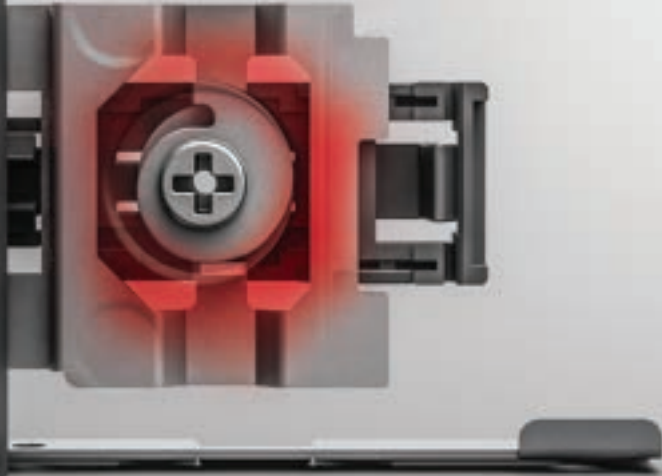

A close-up, low-angle shot of a mechanical assembly, likely a sliding door or window mechanism. The image is dominated by metallic surfaces in shades of grey and silver, with a prominent red component on the left. A large, semi-transparent red arrow is overlaid on the red component, pointing to the right, indicating the direction of movement. The background is a soft, out-of-focus grey, suggesting an indoor setting. The overall aesthetic is clean, modern, and industrial.

3D ADJUSTMENT

FlowBox's three-dimensional-adjustment mechanism with its high tolerance level was designed with consideration to both-users' and manufacturers' convenience.

TILT

The distinguished tilt adjustment mechanism of **FlowBox** ensures that the drawers are perfectly and easily adjusted on the front panel.

→ Tilt ←

HEIGHT & SIDE

The three-dimensional adjustment system provides precise gap alignment. Height and side adjustments are quick and easy with a special mechanism assembled inside the drawer.

↑
Up
Down
↓