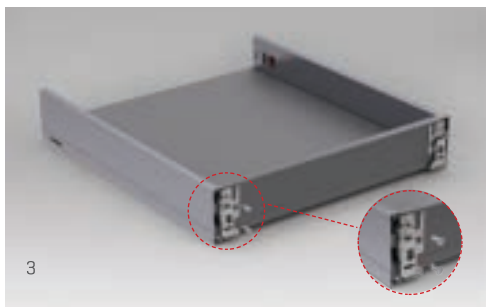

→ Tilt ←

HEIGHT & SIDE

The three-dimensional adjustment system provides precise gap alignment. Height and side adjustments are quick and easy with a special mechanism assembled inside the drawer.

↑
Up
Down
↓

← Left-Right →

FLOWBOX

ASSEMBLY INSTRUCTIONS

FLOWBOX

ADJUSTMENT

±1,5 mm

±2 mm

SCREW LOCATIONS FOR SLIDES

FLOWBOX

INDIVIDUAL PACKAGE

Individual Package	Height 106 mm
Code	Description
12716723830584	FlowBox H106 Bottom Panel:18 mm Soft Close Length 350 mm Black
12716723830684	FlowBox H106 Bottom Panel:18 mm Soft Close Length 350 mm Mocha
12716723830784	FlowBox H106 Bottom Panel:18 mm Soft Close Length 350 mm Anthracite
12716723840584	FlowBox H106 Bottom Panel:18 mm Soft Close Length 400 mm Black
12716723840684	FlowBox H106 Bottom Panel:18 mm Soft Close Length 400 mm Mocha
12716723840784	FlowBox H106 Bottom Panel:18 mm Soft Close Length 400 mm Anthracite
12716723850584	FlowBox H106 Bottom Panel:18 mm Soft Close Length 450 mm Black
12716723850684	FlowBox H106 Bottom Panel:18 mm Soft Close Length 450 mm Mocha
12716723850784	FlowBox H106 Bottom Panel:18 mm Soft Close Length 450 mm Anthracite
12716723860584	FlowBox H106 Bottom Panel:18 mm Soft Close Length 500 mm Black
12716723860684	FlowBox H106 Bottom Panel:18 mm Soft Close Length 500 mm Mocha
12716723860784	FlowBox H106 Bottom Panel:18 mm Soft Close Length 500 mm Anthracite
12716723870584	FlowBox H106 Bottom Panel:18 mm Soft Close Length 550 mm Black
12716723870684	FlowBox H106 Bottom Panel:18 mm Soft Close Length 550 mm Mocha
12716723870784	FlowBox H106 Bottom Panel:18 mm Soft Close Length 550 mm Anthracite