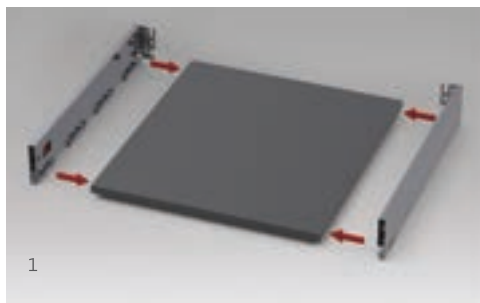

FLOWBOX

ASSEMBLY INSTRUCTIONS