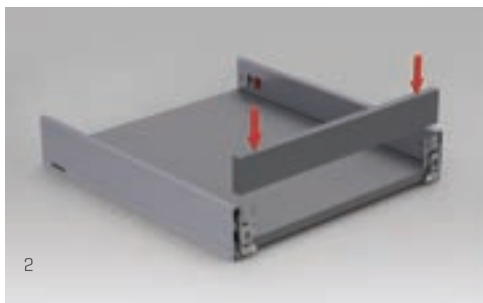

FLOWBOX

ASSEMBLY INSTRUCTIONS