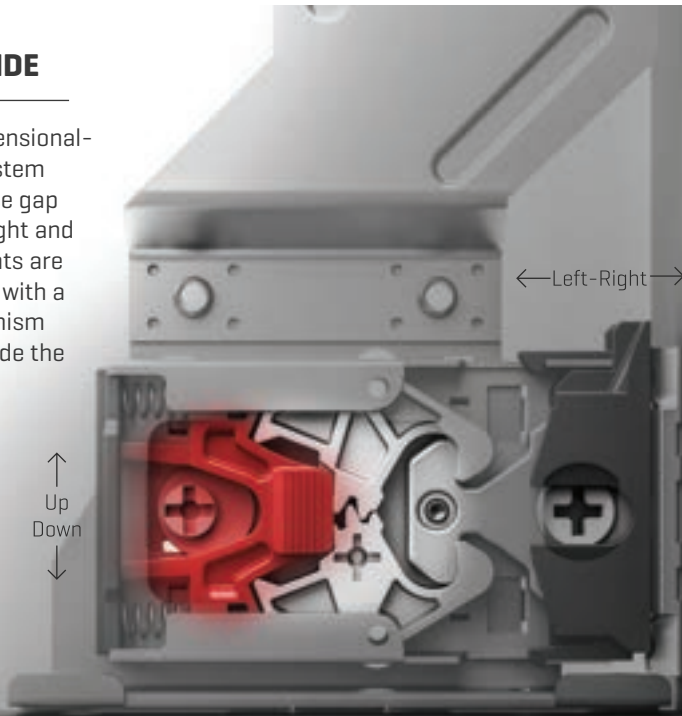

HEIGHT & SIDE

The three-dimensional adjustment system provides precise gap alignment. Height and side adjustments are quick and easy with a special mechanism assembled inside the drawer.

↑
Up
Down
↓

← Left-Right →