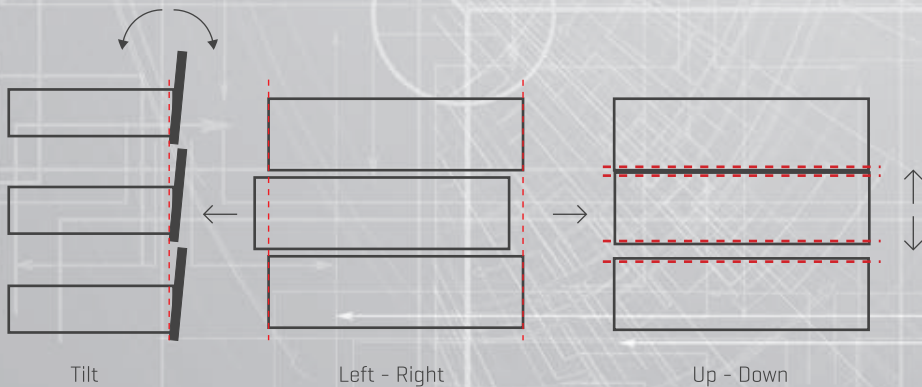

A close-up, low-angle shot of a mechanical assembly, likely a sliding door or window mechanism. The image is dominated by metallic surfaces in shades of grey and silver, with a prominent red component on the left. A large, semi-transparent red arrow is overlaid on the red component, pointing to the right, indicating the direction of movement. The background is a soft, out-of-focus grey, suggesting an indoor setting. The overall aesthetic is clean, modern, and industrial.

4 DIFFERENT SIDE HEIGHTS

FlowBox allow the creation of comfort and functionality.

H: 106 Side Panel
[Inner Height: 58]

H: 192 Side Panel
[Inner Height: 144]

H: 138 Side Panel
[Inner Height: 90]

H: 256 Side Panel
[Inner Height: 208]

3D ADJUSTMENT

FlowBox's three-dimensional-adjustment mechanism with its high tolerance level was designed with consideration to both-users' and manufacturers' convenience.

TILT

The distinguished tilt adjustment mechanism of **FlowBox** ensures that the drawers are perfectly and easily adjusted on the front panel.

→ Tilt ←

HEIGHT & SIDE

The three-dimensional adjustment system provides precise gap alignment. Height and side adjustments are quick and easy with a special mechanism assembled inside the drawer.

↑
Up
Down
↓