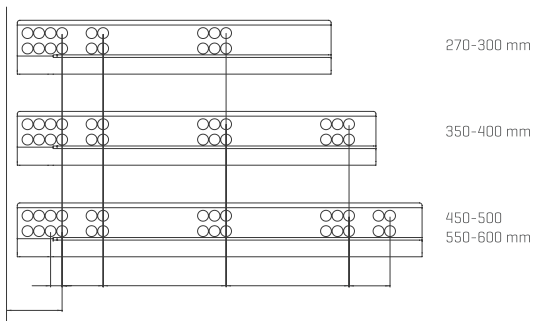

→ Tilt ←

HEIGHT & SIDE

The three-dimensional adjustment system provides precise gap alignment. Height and side adjustments are quick and easy with a special mechanism assembled inside the drawer.

↑
Up
Down
↓

← Left-Right →

FLOWBOX

ASSEMBLY INSTRUCTIONS

FLOWBOX

ADJUSTMENT

±1,5 mm

±2 mm

SCREW LOCATIONS FOR SLIDES

FLOWBOX

INDIVIDUAL PACKAGE

Individual Package	Height 106 mm
Code	Description
12716723830584	FlowBox H106 Bottom Panel:18 mm Soft Close Length 350 mm Black
12716723830684	FlowBox H106 Bottom Panel:18 mm Soft Close Length 350 mm Mocha
12716723830784	FlowBox H106 Bottom Panel:18 mm Soft Close Length 350 mm Anthracite
12716723840584	FlowBox H106 Bottom Panel:18 mm Soft Close Length 400 mm Black
12716723840684	FlowBox H106 Bottom Panel:18 mm Soft Close Length 400 mm Mocha
12716723840784	FlowBox H106 Bottom Panel:18 mm Soft Close Length 400 mm Anthracite
12716723850584	FlowBox H106 Bottom Panel:18 mm Soft Close Length 450 mm Black
12716723850684	FlowBox H106 Bottom Panel:18 mm Soft Close Length 450 mm Mocha
12716723850784	FlowBox H106 Bottom Panel:18 mm Soft Close Length 450 mm Anthracite
12716723860584	FlowBox H106 Bottom Panel:18 mm Soft Close Length 500 mm Black
12716723860684	FlowBox H106 Bottom Panel:18 mm Soft Close Length 500 mm Mocha
12716723860784	FlowBox H106 Bottom Panel:18 mm Soft Close Length 500 mm Anthracite
12716723870584	FlowBox H106 Bottom Panel:18 mm Soft Close Length 550 mm Black
12716723870684	FlowBox H106 Bottom Panel:18 mm Soft Close Length 550 mm Mocha
12716723870784	FlowBox H106 Bottom Panel:18 mm Soft Close Length 550 mm Anthracite