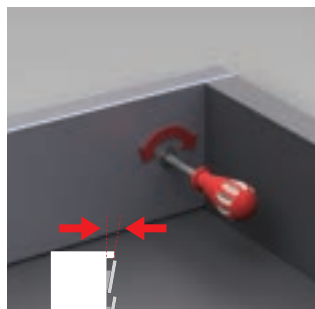

3D ADJUSTMENT

FlowBox's three-dimensional-adjustment mechanism with its high tolerance level was designed with consideration to both-users' and manufacturers' convenience.

TILT

The distinguished tilt adjustment mechanism of **FlowBox** ensures that the drawers are perfectly and easily adjusted on the front panel.

→ Tilt ←

HEIGHT & SIDE

The three-dimensional adjustment system provides precise gap alignment. Height and side adjustments are quick and easy with a special mechanism assembled inside the drawer.

↑
Up
Down
↓

← Left-Right →

FLOWBOX

ASSEMBLY INSTRUCTIONS

FLOWBOX

ADJUSTMENT

±1,5 mm

±2 mm

SCREW LOCATIONS FOR SLIDES

FLOWBOX

INDIVIDUAL PACKAGE

Individual Package	Height 106 mm
Code	Description
12716723830584	FlowBox H106 Bottom Panel:18 mm Soft Close Length 350 mm Black
12716723830684	FlowBox H106 Bottom Panel:18 mm Soft Close Length 350 mm Mocha
12716723830784	FlowBox H106 Bottom Panel:18 mm Soft Close Length 350 mm Anthracite
12716723840584	FlowBox H106 Bottom Panel:18 mm Soft Close Length 400 mm Black
12716723840684	FlowBox H106 Bottom Panel:18 mm Soft Close Length 400 mm Mocha
12716723840784	FlowBox H106 Bottom Panel:18 mm Soft Close Length 400 mm Anthracite
12716723850584	FlowBox H106 Bottom Panel:18 mm Soft Close Length 450 mm Black
12716723850684	FlowBox H106 Bottom Panel:18 mm Soft Close Length 450 mm Mocha
12716723850784	FlowBox H106 Bottom Panel:18 mm Soft Close Length 450 mm Anthracite
12716723860584	FlowBox H106 Bottom Panel:18 mm Soft Close Length 500 mm Black
12716723860684	FlowBox H106 Bottom Panel:18 mm Soft Close Length 500 mm Mocha
12716723860784	FlowBox H106 Bottom Panel:18 mm Soft Close Length 500 mm Anthracite
12716723870584	FlowBox H106 Bottom Panel:18 mm Soft Close Length 550 mm Black
12716723870684	FlowBox H106 Bottom Panel:18 mm Soft Close Length 550 mm Mocha
12716723870784	FlowBox H106 Bottom Panel:18 mm Soft Close Length 550 mm Anthracite