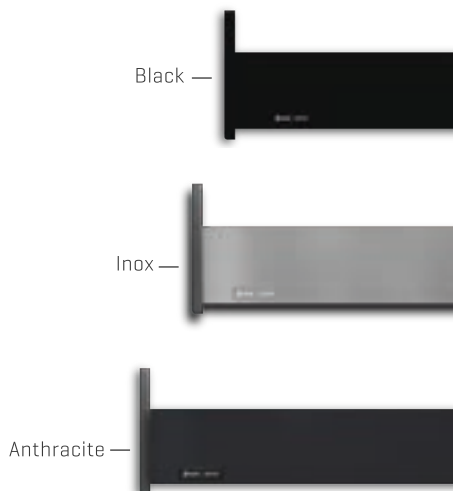

A close-up, low-angle shot of a mechanical assembly, likely a sliding door or window mechanism. The image is dominated by metallic surfaces in shades of grey and silver, with a prominent red component on the left. A large, semi-transparent red arrow is overlaid on the red component, pointing to the right, indicating the direction of movement. The background is a soft, out-of-focus grey, suggesting an indoor setting. The overall aesthetic is clean, modern, and industrial.

CHOOSE YOUR OWN
COLOUR

EXCLUSIVE COLOURS

FlowBox completes the new generation of furniture with its trendy colours to create a perfect total look.

SPECIAL COLOURS

The generous range of side colour options maximises the exclusivity of **FlowBox**.

3D ADJUSTMENT

FlowBox's three-dimensional-adjustment mechanism with its high tolerance level was designed with consideration to both-users' and manufacturers' convenience.

TILT

The distinguished tilt adjustment mechanism of **FlowBox** ensures that the drawers are perfectly and easily adjusted on the front panel.

→ Tilt ←

HEIGHT & SIDE

The three-dimensional adjustment system provides precise gap alignment. Height and side adjustments are quick and easy with a special mechanism assembled inside the drawer.

↑
Up
Down
↓