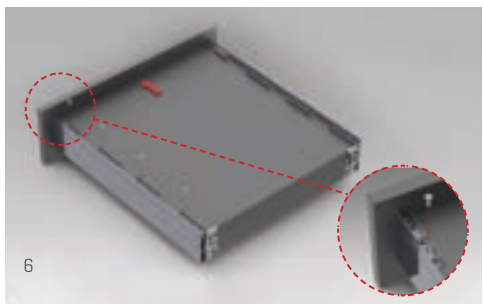

FLOWBOX

ASSEMBLY INSTRUCTIONS