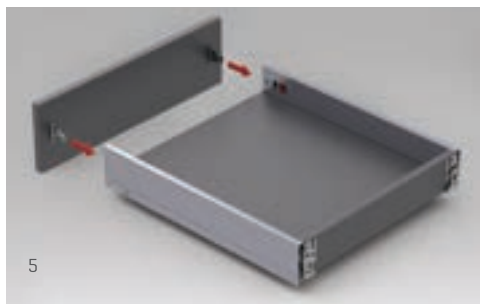

FLOWBOX

ASSEMBLY INSTRUCTIONS