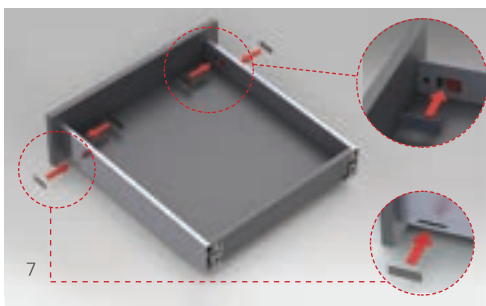

3D ADJUSTMENT

FlowBox's three-dimensional-adjustment mechanism with its high tolerance level was designed with consideration to both-users' and manufacturers' convenience.

TILT

The distinguished tilt adjustment mechanism of **FlowBox** ensures that the drawers are perfectly and easily adjusted on the front panel.

→ Tilt ←

HEIGHT & SIDE

The three-dimensional adjustment system provides precise gap alignment. Height and side adjustments are quick and easy with a special mechanism assembled inside the drawer.

↑
Up
Down
↓

← Left-Right →

FLOWBOX

ASSEMBLY INSTRUCTIONS

FLOWBOX

ADJUSTMENT

±1,5 mm

±2 mm

SCREW LOCATIONS FOR SLIDES

FLOWBOX

INDIVIDUAL PACKAGE

Individual Package	Height 106 mm
Code	Description
12716723830584	FlowBox H106 Bottom Panel:18 mm Soft Close Length 350 mm Black
12716723830684	FlowBox H106 Bottom Panel:18 mm Soft Close Length 350 mm Mocha
12716723830784	FlowBox H106 Bottom Panel:18 mm Soft Close Length 350 mm Anthracite
12716723840584	FlowBox H106 Bottom Panel:18 mm Soft Close Length 400 mm Black
12716723840684	FlowBox H106 Bottom Panel:18 mm Soft Close Length 400 mm Mocha
12716723840784	FlowBox H106 Bottom Panel:18 mm Soft Close Length 400 mm Anthracite
12716723850584	FlowBox H106 Bottom Panel:18 mm Soft Close Length 450 mm Black
12716723850684	FlowBox H106 Bottom Panel:18 mm Soft Close Length 450 mm Mocha
12716723850784	FlowBox H106 Bottom Panel:18 mm Soft Close Length 450 mm Anthracite
12716723860584	FlowBox H106 Bottom Panel:18 mm Soft Close Length 500 mm Black
12716723860684	FlowBox H106 Bottom Panel:18 mm Soft Close Length 500 mm Mocha
12716723860784	FlowBox H106 Bottom Panel:18 mm Soft Close Length 500 mm Anthracite
12716723870584	FlowBox H106 Bottom Panel:18 mm Soft Close Length 550 mm Black
12716723870684	FlowBox H106 Bottom Panel:18 mm Soft Close Length 550 mm Mocha
12716723870784	FlowBox H106 Bottom Panel:18 mm Soft Close Length 550 mm Anthracite