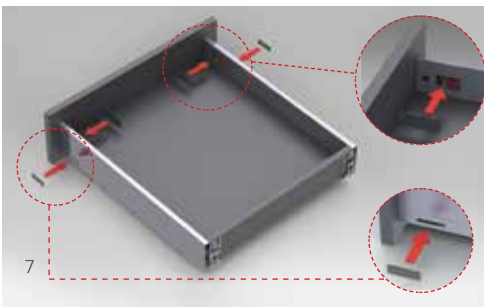

Perfect movement feature with advanced synchronisation technology.

Height & Side

The three-dimensional adjustment system provides precise gap alignment. Height and side adjustments can be done in an easy way with a special mechanism assembled inside the drawer.

Alphabox offers unique and convenient solutions in inner drawer system with its elegant design.

ALPHABOX

ALPHABOX | Power | ADJUSTMENT

±1,5 mm

±2 mm

ALPHABOX

SCREW LOCATIONS FOR SLIDES

ALPHABOX