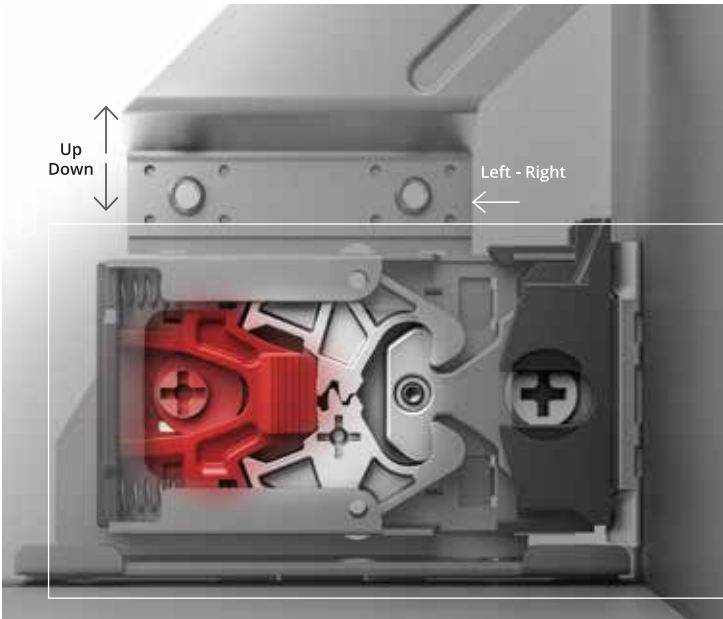

Perfect movement feature with advanced synchronisation technology.

Height & Side

The three-dimensional adjustment system provides precise gap alignment. Height and side adjustments can be done in an easy way with a special mechanism assembled inside the drawer.