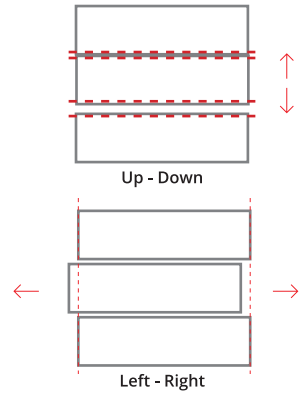

Perfect movement feature with advanced synchronisation technology.

Height & Side

The three-dimensional adjustment system provides precise gap alignment. Height and side adjustments can be done in an easy way with a special mechanism assembled inside the drawer.