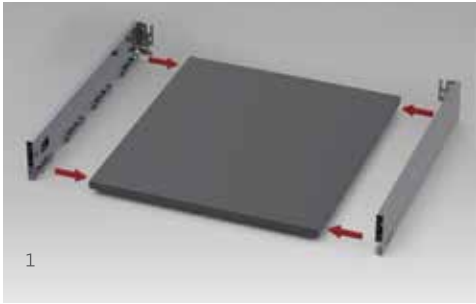

ALPHABOX

ALPHABOX | Power | ADJUSTMENT

±1,5 mm

±2 mm