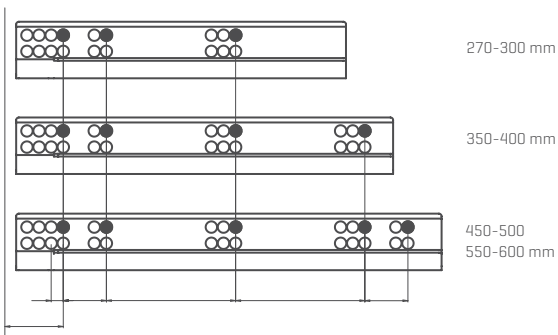

Alphabox offers unique and convenient solutions in inner drawer system with its elegant design.

ALPHABOX

ALPHABOX | Power | ADJUSTMENT

±1,5 mm

±2 mm

ALPHABOX

SCREW LOCATIONS FOR SLIDES

ALPHABOX