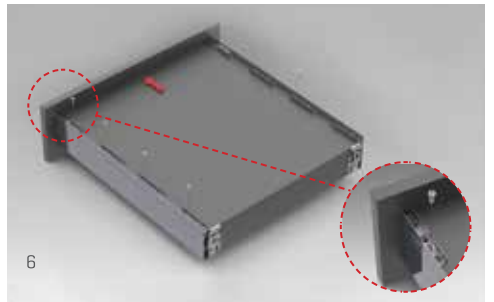

ALPHABOX

ALPHABOX | Power | ADJUSTMENT

±1,5 mm

±2 mm