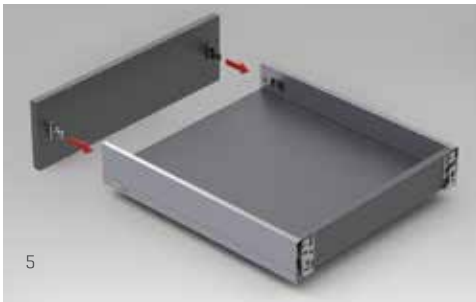

Perfect movement feature with advanced synchronisation technology.

Height & Side

The three-dimensional adjustment system provides precise gap alignment. Height and side adjustments can be done in an easy way with a special mechanism assembled inside the drawer.

Alphabox offers unique and convenient solutions in inner drawer system with its elegant design.

ALPHABOX

ALPHABOX | Power | ADJUSTMENT

±1,5 mm

±2 mm

ALPHABOX

SCREW LOCATIONS FOR SLIDES

ALPHABOX